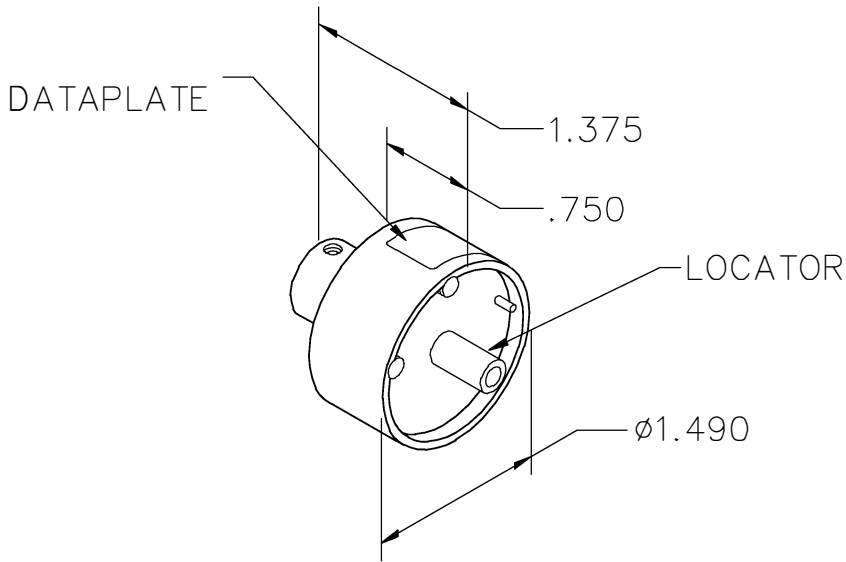

REVISIONS				
REV. SYM.	E.C.O. NUMBER	DESCRIPTION	BY DATE	APP'D DATE
A		ORIGINAL RELEASE	AAM 4-16-98	

AB CONNECTORS	16	WIRE SIZE
AB05-16-112-0-00-GM AB05-103-16-00-00-0	7	SELECTOR NUMBER

DATAPLATE

LOCATOR	
HOLE DIMENSIONS	ADDITIONAL FEATURES
ϕ .125 ∇ .620	

DRN. A. MOO-YOUNG	DATE 4-16-98	 DANIELS MANUFACTURING CORP. ORLANDO, FLORIDA CAGE 11851	
CHK'D.	DATE		
APP'D.	DATE		
APP'D.	DATE		
NOTE: THIS DRAWING IS AN OUTLINE DRAWING OF THE RESPECTIVE DMC PART NUMBER INDICATED. ACTUAL DMC PART NUMBER IS DRAWING NUMBER WITHOUT THE "-ENV" SUFFIX.		TITLE <p align="center">ENVELOPE DRAWING SINGLE POSITION HEAD</p>	
WHERE USED:			
SIZE A	SCALE NTS	CAD P/N TP1251-ENV	SHEET 1 OF 1
POSTING	P/N TP1251-ENV	REV. A	