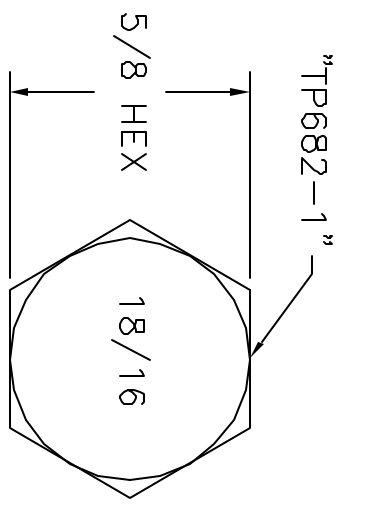

REVISIONS				
REV. SYM.	E.C.D. NUMBER	DESCRIPTION	BY DATE	APP'D DATE
1		ORIGINAL RELEASE	JML 6/9/05	RRR 6/9/05

**UNCONTROLLED DOCUMENT
WILL NOT BE UPDATED**

LOCATOR	ADDITIONAL FEATURES
HOLE DIMENSIONS	
∅.156	
↕ 1.312	

DO NOT SCALE DRAWING

DRN.	J. JOYCE	DATE	6/9/05
CHK'D.	RRR	DATE	6/9/05
APP'D.		DATE	

NOTE: THIS DRAWING IS AN OUTLINE DRAWING OF THE RESPECTIVE DMC PART NUMBER INDICATED. ACTUAL DMC PART NUMBER IS DRAWING NUMBER WITHOUT THE "-ENV" SUFFIX.

DMC DANIELS MANUFACTURING CORP.
ORLANDO, FLORIDA
CAGE 11851

TITLE
SINGLE POSITION HEAD ENVELOPE DRAWING

WHERE USED: M300-25A

SIZE	SCALE	CAD P/N	SHEET	OF
A	NTS	TP682-1-ENV	1	1

POSTING

DMG. NO.	REV.
TP682-1-ENV	1