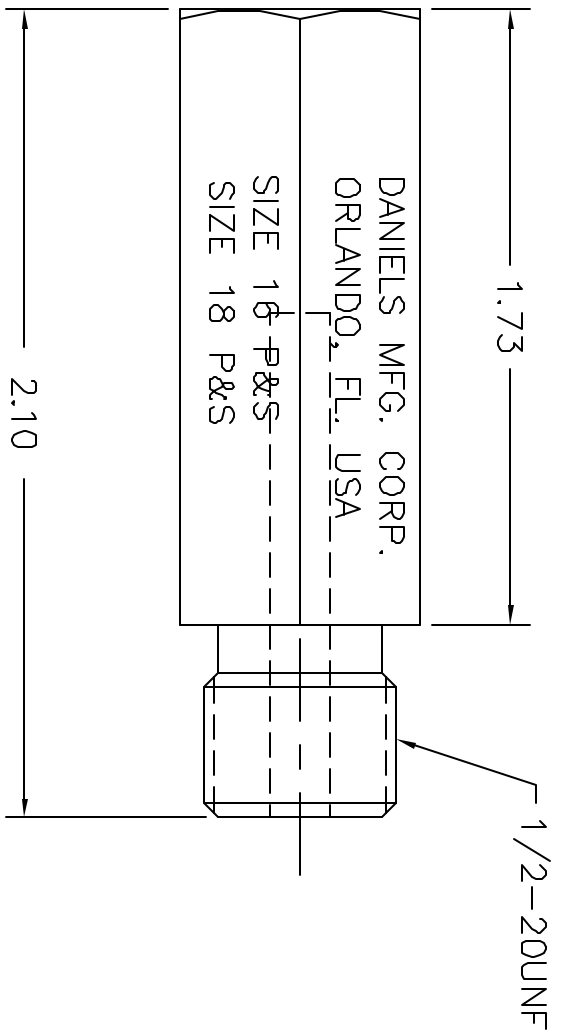

REVISIONS				
REV. SYM.	E.C.D. NUMBER	DESCRIPTION	BY DATE	APP'D DATE
1		ORIGINAL RELEASE	JML 6/9/05	RRR 6/9/05

**UNCONTROLLED DOCUMENT
WILL NOT BE UPDATED**

LOCATOR	ADDITIONAL FEATURES
HOLE DIMENSIONS	
∅.156	
↕ 1.312	

DO NOT SCALE DRAWING

DRN.	J. JOYCE	DATE	6/9/05
CHK'D.	RRR	DATE	6/9/05
APP'D.		DATE	

NOTE: THIS DRAWING IS AN OUTLINE DRAWING OF THE RESPECTIVE DMC PART NUMBER INDICATED. ACTUAL DMC PART NUMBER IS DRAWING NUMBER WITHOUT THE "-ENV" SUFFIX.

DMC DANIELS MANUFACTURING CORP.
ORLANDO, FLORIDA
CAGE 11851

TITLE
SINGLE POSITION HEAD ENVELOPE DRAWING

WHERE USED: M300-25A

SIZE	SCALE	CAD P/N	SHEET	OF
A	NTS	TP682-1-ENV	1	1

POSTING

DMG. NO.	REV.
TP682-1-ENV	1