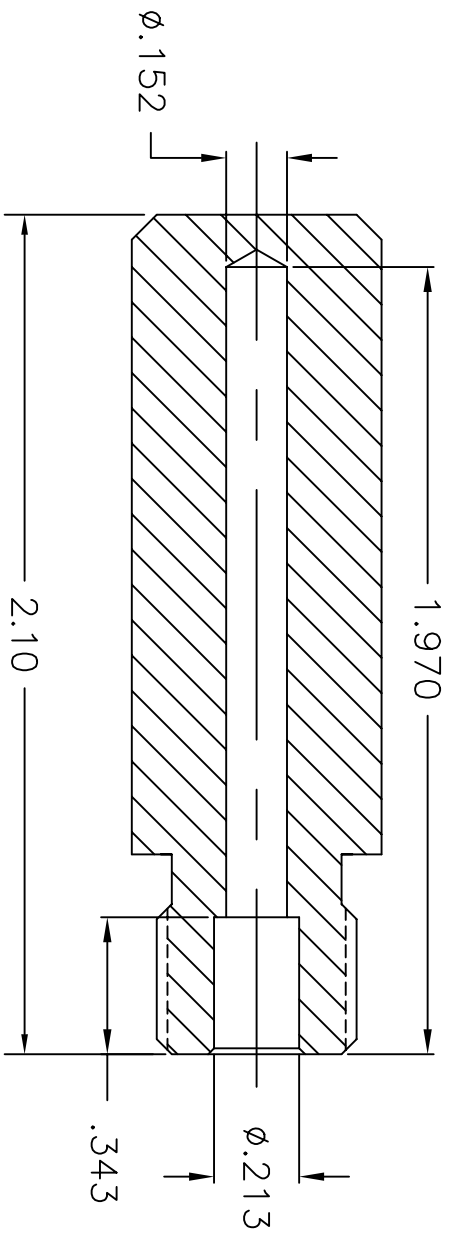

REVISIONS				
REV. SYM.	E.C.O. NUMBER	DESCRIPTION	BY DATE	APP'D DATE
1		ORIGINAL RELEASE	JWJ 3/9/06	RRR 3/9/06

**UNCONTROLLED DOCUMENT
WILL NOT BE UPDATED**

DANIELS MFG. CORP.
ORLANDO, FL. USA
SIZE 12 PIN

RESTRICTED & CONFIDENTIAL		DANIELS MFG. CORP. ORLANDO, FLORIDA CAGE 11851	
CONFIDENTIAL PROPERTY OF DANIELS MANUFACTURING CORP. NOT TO BE DISCLOSED TO OTHERS, REPRODUCED OR USED FOR ANY OTHER PURPOSE, EXCEPT AS AUTHORIZED IN WRITING BY DANIELS MANUFACTURING. MUST BE RETURNED TO DANIELS MANUFACTURING CORP. ON COMPLETION OF ORDER OR OTHER PURPOSE FOR WHICH LENT.			
DRN.	J. JOYCE	DATE	3/9/06
CHKD.	RRR	DATE	3/9/06
APP'D.		DATE	
APP'D.		DATE	
NOTE: THIS DRAWING IS AN OUTLINE DRAWING OF THE RESPECTIVE DMC PART NUMBER INDICATED. ACTUAL DMC PART NUMBER IS DRAWING NUMBER WITHOUT THE "-ENV" SUFFIX.			
DMC		POSITIONER ENVELOPE DRAWING	
WHERE USED:		CAD P/N	SHEET
SIZE	SCALE	TP683-1-ENV	1
A	NTS	TP683-1-ENV	1
POSTING	DWG. NO.	TP683-1-ENV	REV. 1

1. USE WITH M300-25A.
NOTES:

X-ON Electronics

Largest Supplier of Electrical and Electronic Components

Click to view similar products for [Crimpers / Crimping Tools](#) category:

Click to view products by [DMC](#) manufacturer: