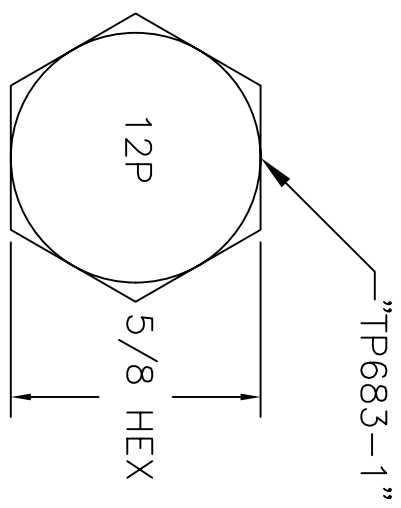

REVISIONS				
REV. SYM.	E.C.O. NUMBER	DESCRIPTION	BY DATE	APP'D DATE
1		ORIGINAL RELEASE	JWJ 3/9/06	RRR 3/9/06

**UNCONTROLLED DOCUMENT
WILL NOT BE UPDATED**