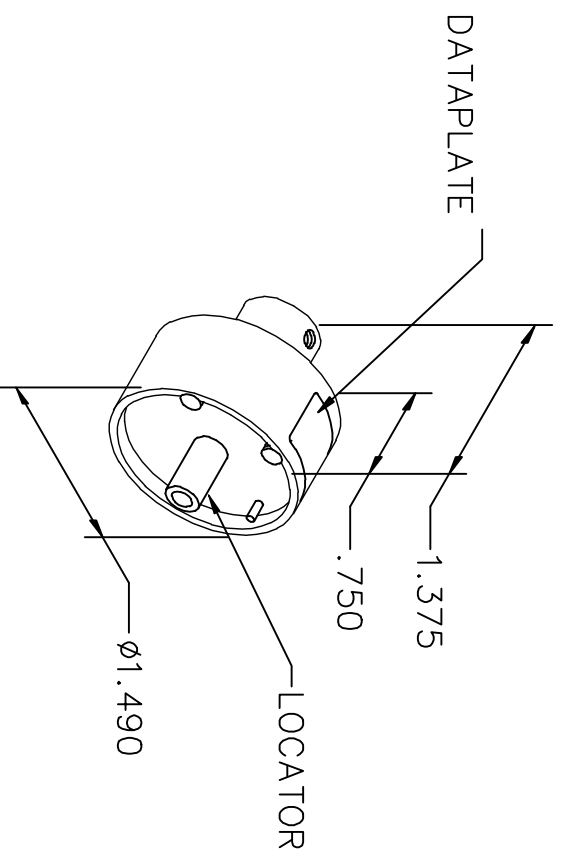

REVISIONS				
REV. SYM.	E.C.O. NUMBER	DESCRIPTION	BY DATE	APP'D DATE
1		ORIGINAL RELEASE	AAM 5-11-00	RRR 5-11-00

KEMILON PRODUCTS	SEL NO.	WIRE SIZE
16-B-1378	7	20
16-B-1379	8	

DATAPLATE

LOCATOR	
HOLE DIMENSIONS	ADDITIONAL FEATURES
ø.161 ±.575	

DO NOT SCALE DRAWING

DRN. A. MOO-YOUNG	DATE 5-11-00	 DANIELS MANUFACTURING CORP. ORLANDO, FLORIDA CAGE 11851	TITLE ENVELOPE DRAWING SINGLE POSITION HEAD
CHK'D. RRR	DATE 5-11-00		
APP'D.	DATE	WHERE USED: AF8	SIZE SCALE
APP'D.	DATE	A NONE	CAD P/N TP700-ENV
NOTE: THIS DRAWING IS AN OUTLINE DRAWING OF THE RESPECTIVE INDICATED. ACTUAL DMC PART NUMBER IS DRAWING NUMBER WITHOUT THE "-ENV" SUFFIX.		POSTING	DWG. NO. TP700-ENV
			SHEET 1 OF 1
			REV. 1