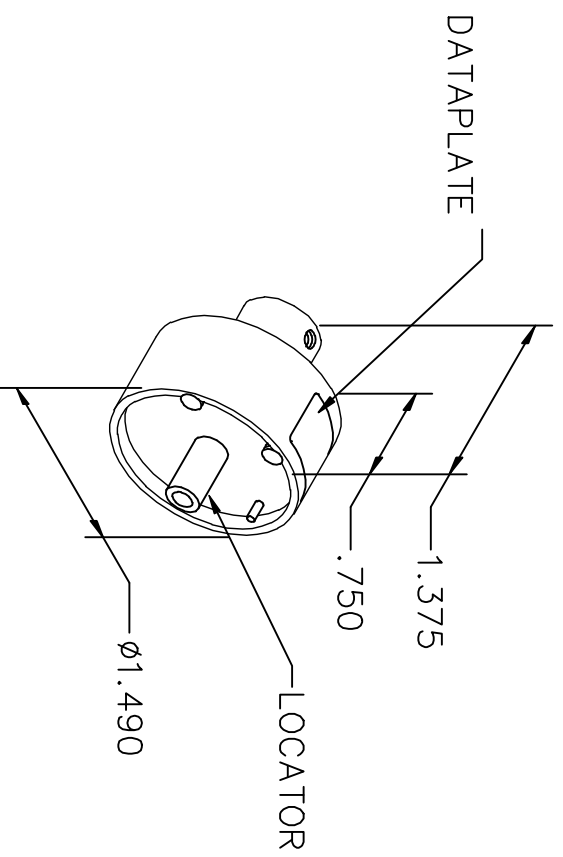

REVISIONS				
REV. SYM.	E.C.O. NUMBER	DESCRIPTION	BY DATE	APP'D DATE
1		ORIGINAL RELEASE	9-30-09	

**UNCONTROLLED DOCUMENT
WILL NOT BE UPDATED**

AIR LB CONTACTS	12	10	8	WIRE SIZE
001104-630	2	3		SELECTOR NUMBER
001104-620		5	6	

USE WITH M300BT

DATAPLATE

LOCATOR	
HOLE DIMENSIONS	ADDITIONAL FEATURES
∅.213 ▽.260	L ∅.257 ▽.108

RESTRICTED & CONFIDENTIAL

CONFIDENTIAL PROPERTY OF DANIELS MANUFACTURING CORP. NOT TO BE DISCLOSED TO OTHERS, REPRODUCED OR USED FOR ANY OTHER PURPOSE, EXCEPT AS AUTHORIZED IN WRITING BY DANIELS MANUFACTURING. MUST BE RETURNED TO DANIELS MANUFACTURING CORP. ON COMPLETION OF ORDER OR OTHER PURPOSE FOR WHICH LENT.

DO NOT SCALE DRAWING

DRN. <i>Jenny Sitworth</i>	DATE 9-30-09	TITLE	
CHK'D.	DATE	ENVELOPE DRAWING SINGLE POSITION HEAD	
APP'D.	DATE	WHERE USED: M300BT	
APP'D.	DATE	SIZE A	SCALE NONE
NOTE: THIS DRAWING IS AN OUTLINE DRAWING OF THE RESPECTIVE DMG PART NUMBER INDICATED. ACTUAL DMG PART NUMBER IS DRAWING NUMBER WITHOUT THE "-ENV" SUFFIX.		CAD P/N TP986-ENV	SHEET 1 OF 1
		DWG. NO. TP986-ENV	REV. 1