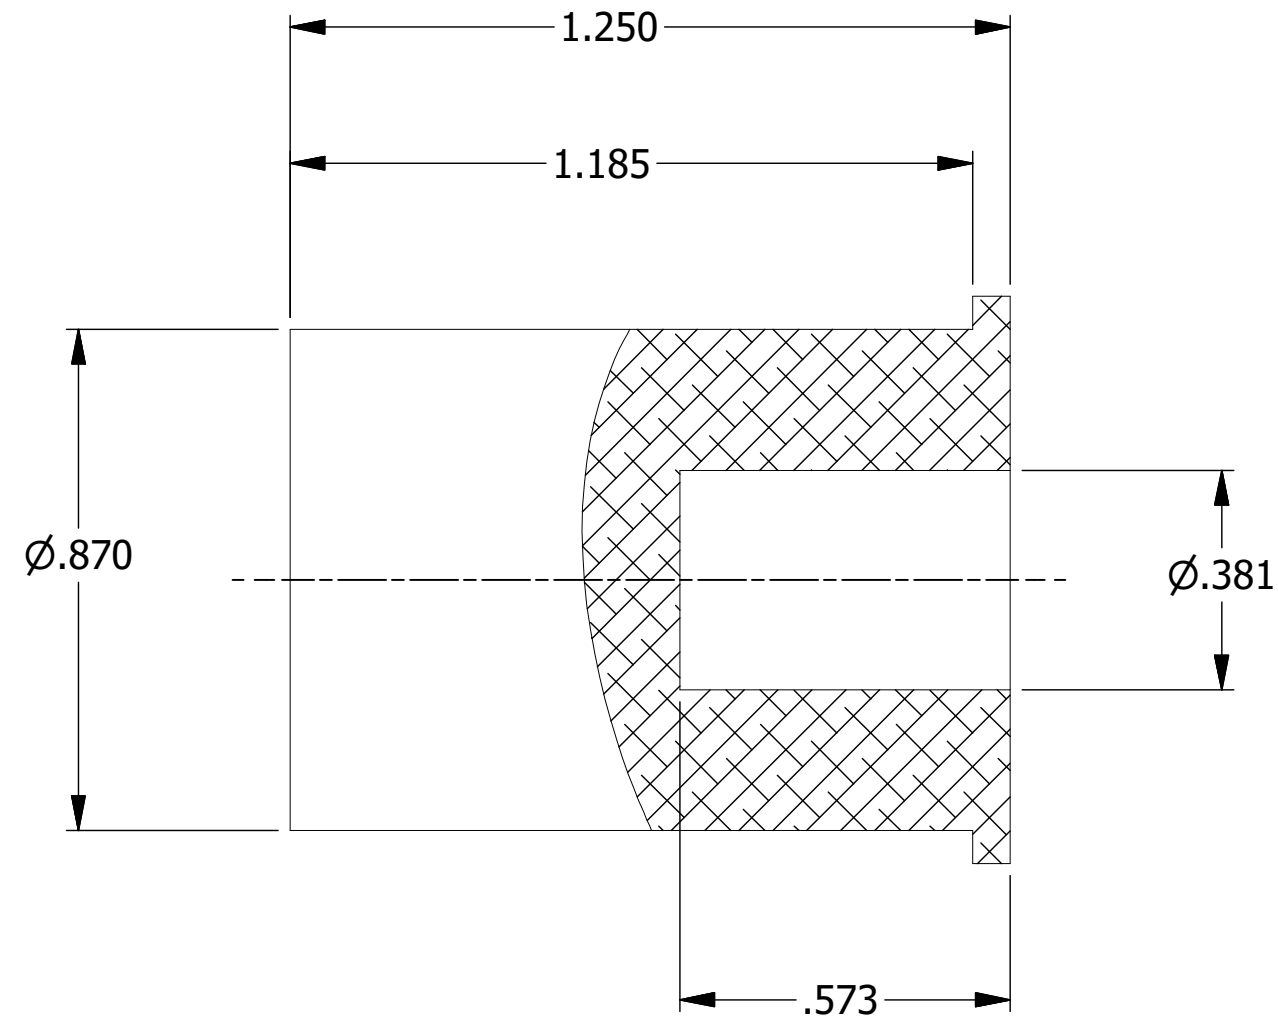

REVISIONS						
REV	ECO NO.	DESCRIPTION	BY	DATE	APP'D BY	DATE
1	25831	ORIGINAL RELEASE	TonyD	8/16/2019		

**UNCONTROLLED DOCUMENT
WILL NOT BE UPDATED**
DIMENSIONS IN INCHES - UNLESS OTHERWISE SPECIFIED

NOTES:

1. FOR USE WITH POSITRONIC CONTACTS:
   FC0404N2, FC0404N2S, MC0404N, MC0404NS
2. PROJECT 10566: POSITRONIC