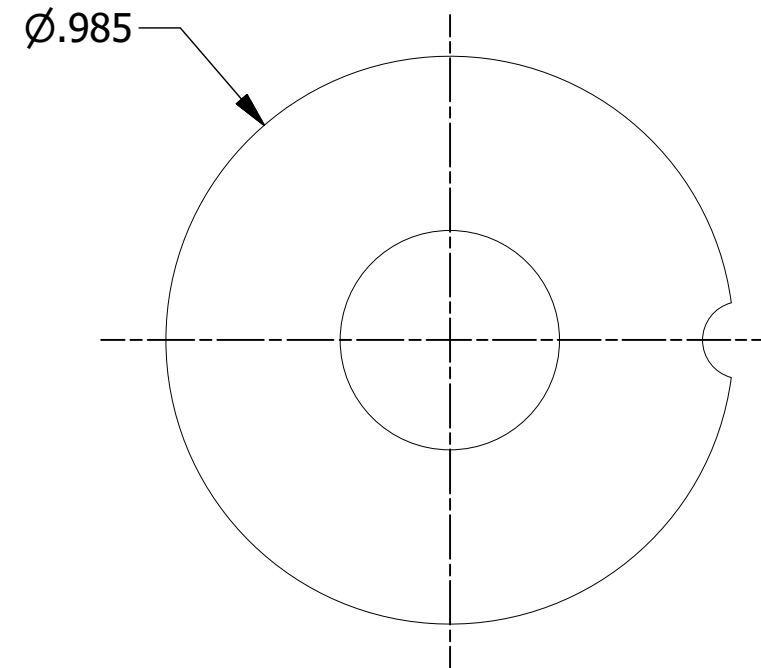

REVISIONS						
REV	ECO NO.	DESCRIPTION	BY	DATE	APP'D BY	DATE
1	25831	ORIGINAL RELEASE	TonyD	8/16/2019		

**UNCONTROLLED DOCUMENT
WILL NOT BE UPDATED**
DIMENSIONS IN INCHES - UNLESS OTHERWISE SPECIFIED

NOTES:

- FOR USE WITH POSITRONIC CONTACTS:
FC0404N2, FC0404N2S, MC0404N, MC0404NS
- PROJECT 10566: POSITRONIC

ISOMETRIC VIEW

MATERIAL	ITEM	PART NO.	QTY.	DESCRIPTION / REMARKS
N/A	DRN. <i>Tony Dilworth</i> CHK'D.	DATE 8/16/2019 DATE		DMC DANIELS MANUFACTURING CORP. ORLANDO, FLORIDA CAGE 11851
RESTRICTED & CONFIDENTIAL CONFIDENTIAL PROPERTY OF DANIELS MANUFACTURING CORP. NOT TO BE DISCLOSED TO OTHERS. REPRODUCTION OR USED FOR ANY OTHER PURPOSE EXCEPT AS AUTHORIZED IN WRITING BY DANIELS MANUFACTURING. MUST BE RETURNED TO DANIELS MANUFACTURING CORP. ON COMPLETION OF ORDER OR PURPOSES FOR WHICH LENT.	HEAT TREAT	N/A		TITLE LOCATOR ENVELOPE DRAWING
CREATED FROM AN INVENTOR MODEL. CHANGES MUST BE REFLECTED IN THE 3D PART	FINISH	N/A		WHERE USED: SIZE: B SCALE: 3 : 1 CAD P/N: WA23-458L-ENV SHEET: 1 OF 1
DO NOT SCALE DRAWING				DWG. NO.: WA23-458L REV.: 1