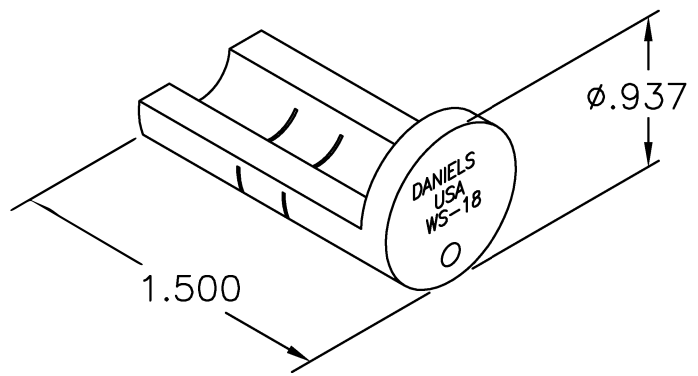

**UNCONTROLLED DOCUMENT  
WILL NOT BE UPDATED**

REVISIONS				
REV. SYM.	E.C.O. NUMBER	DESCRIPTION	BY DATE	APP'D DATE
1		ORIGINAL RELEASE	JWJ 12/11/03	RRR 12/11/03

1. KINGS EQUIVALENT KTJ-24

NOTES:

<p><b>RESTRICTED &amp; CONFIDENTIAL</b></p> <p>CONFIDENTIAL PROPERTY OF DANIELS MANUFACTURING CORP. NOT TO BE DISCLOSED TO OTHERS, REPRODUCED OR USED FOR ANY OTHER PURPOSE, EXCEPT AS AUTHORIZED IN WRITING BY DANIELS MANUFACTURING. MUST BE RETURNED TO DANIELS MANUFACTURING CORP. ON COMPLETION OF ORDER OR OTHER PURPOSE FOR WHICH LENT.</p>	ITEM	PART NO.	QTY.	DESCRIPTION/REMARKS	
	DRN.	J. JOYCE	DATE 12/11/03	 <p>DANIELS MANUFACTURING CORP. ORLANDO, FLORIDA CAGE 11851</p>	
	CHK'D.	RRR	DATE 12/11/03		
	APP'D.		DATE		
	APP'D.		DATE		
<p>NOTE: THIS DRAWING IS AN OUTLINE DRAWING OF THE RESPECTIVE DMC PART NUMBER INDICATED. ACTUAL DMC PART NUMBER IS DRAWING NUMBER WITHOUT THE "-ENV" SUFFIX.</p>			TITLE		
<p>WHERE USED:</p>				JACKET TRIM JIG ENVELOPE DRAWING	
DO NOT SCALE DRAWING		SIZE A	SCALE NTS	CAD P/N WS-18-ENV	SHEET OF 1 1
			POSTING	DWG. NO. WS-18-ENV	REV. 1