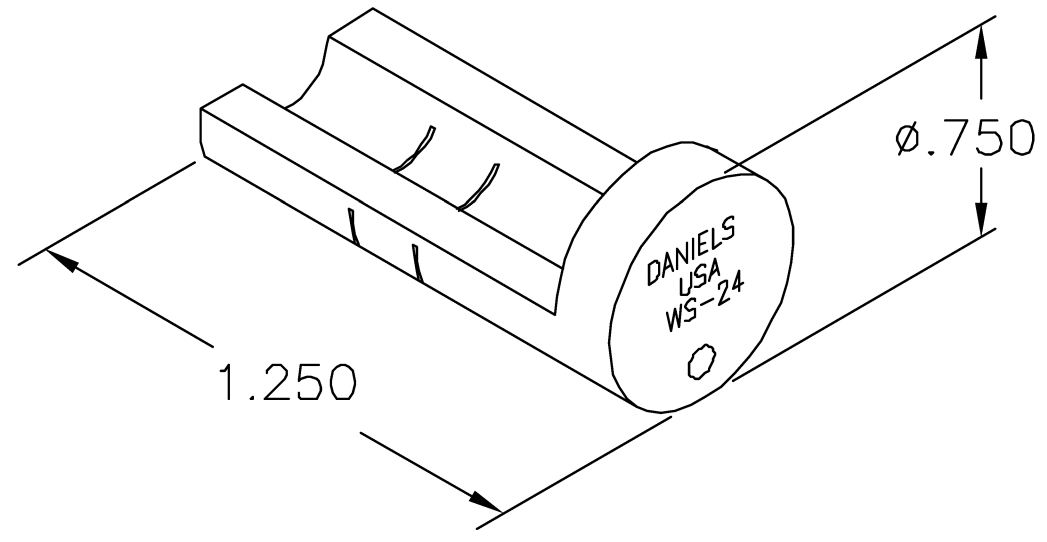

**UNCONTROLLED DOCUMENT  
WILL NOT BE UPDATED**

REVISIONS				
REV. SYM.	E.C.O. NUMBER	DESCRIPTION	BY DATE	APP'D DATE
1		ORIGINAL RELEASE	JMC 5-8-03	JWJ 5-8-03

1. KINGS EQUIVALENT KTJ-57.

NOTES:

<p><b>RESTRICTED &amp; CONFIDENTIAL</b></p> <p>CONFIDENTIAL PROPERTY OF DANIELS MANUFACTURING CORP. NOT TO BE DISCLOSED TO OTHERS, REPRODUCED OR USED FOR ANY OTHER PURPOSE, EXCEPT AS AUTHORIZED IN WRITING BY DANIELS MANUFACTURING. MUST BE RETURNED TO DANIELS MANUFACTURING CORP. ON COMPLETION OF ORDER OR OTHER PURPOSE FOR WHICH LENT.</p>	ITEM	PART NO.	QTY.	DESCRIPTION/REMARKS
	DRN.	JMC	DATE 5-8-03	 <p>DANIELS MANUFACTURING CORP. ORLANDO, FLORIDA CAGE 11851</p>
	CHK'D.	JWJ	DATE 5-8-03	
	APP'D.		DATE	
APP'D.		DATE		
DO NOT SCALE DRAWING	NOTE: THIS DRAWING IS AN OUTLINE DRAWING OF THE RESPECTIVE DMC PART NUMBER INDICATED. ACTUAL DMC PART NUMBER IS DRAWING NUMBER WITHOUT THE "-ENV" SUFFIX.		TITLE  JACKET TRIM JIG ENVELOPE DRAWING	
	SIZE A	SCALE NTS	CAD P/N WS-24-ENV	SHEET OF 1 1
	POSTING	DWG. NO. WS-24-ENV		REV. 1