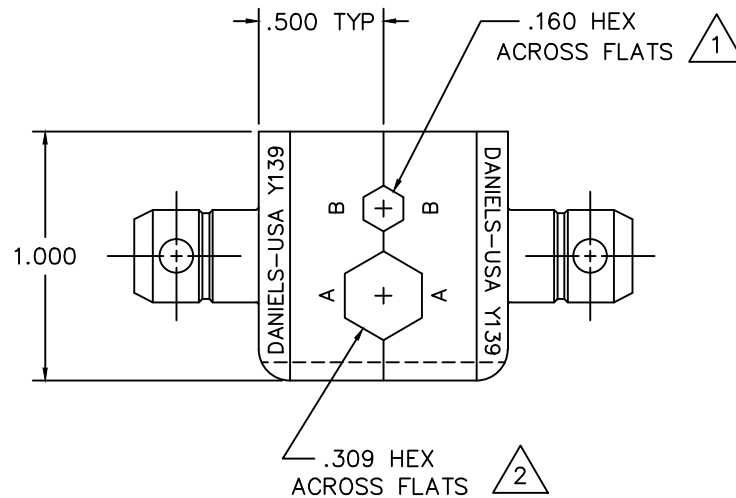

REVISIONS				
REV. SYM.	E.C.O. NUMBER	DESCRIPTION	BY DATE	APP'D DATE
4		FIXED NOTE 1	K. KOONS 7.10.11S	

**UNCONTROLLED DOCUMENT
WILL NOT BE UPDATED**
DIMENSIONS IN INCHES - UNLESS OTHERWISE SPECIFIED

- 2 USE GAGE G195 (NO-GO .3125 & GO .3055).
- 1 USE GAGE G188 (NO-GO .1635 & GO .1565).

NOTES:

<p>RESTRICTED & CONFIDENTIAL</p> <p>CONFIDENTIAL PROPERTY OF DANIELS MANUFACTURING CORP. NOT TO BE DISCLOSED TO OTHERS, REPRODUCED OR USED FOR ANY OTHER PURPOSE, EXCEPT AS AUTHORIZED IN WRITING BY DANIELS MANUFACTURING. MUST BE RETURNED TO DANIELS MANUFACTURING CORP. ON COMPLETION OF ORDER OR OTHER PURPOSE FOR WHICH LENT.</p> <p>DO NOT SCALE DRAWING</p>	MATERIAL	ITEM	PART NO.	QTY.	DESCRIPTION/REMARKS	
	HEAT TREAT	DRN.	DUNG CAO	DATE	DANIELS MANUFACTURING CORP. ORLANDO, FLORIDA CAGE 11851	
	FINISH	CHK'D.	DE	DATE		
			APP'D.		DATE	TITLE
		NOTE:	THIS DRAWING IS AN OUTLINE DRAWING OF THE RESPECTIVE DMC PART NUMBER INDICATED. ACTUAL DMC PART NUMBER IS DRAWING NUMBER WITHOUT THE "-ENV" SUFFIX.			
		WHERE USED:	SIZE	SCALE	CAD P/N	SHEET OF
			B	2X	Y139-ENV	1 1
		POSTING	DWG. NO.	REV.		
			Y139-ENV	4		