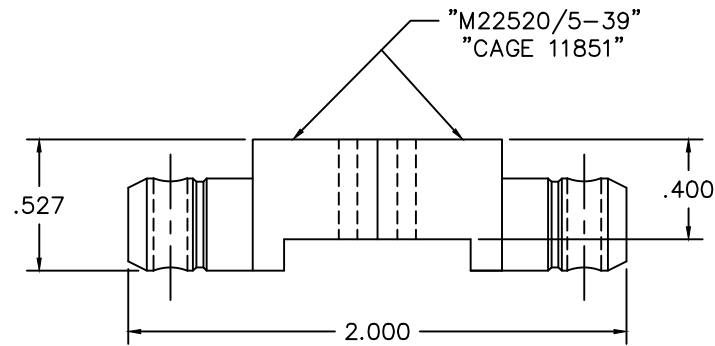

REVISIONS				
REV. SYM.	E.C.O. NUMBER	DESCRIPTION	BY DATE	APP'D DATE
4		FIXED NOTE 1	K. KOONS 7.10.11S	

**UNCONTROLLED DOCUMENT
WILL NOT BE UPDATED**
DIMENSIONS IN INCHES - UNLESS OTHERWISE SPECIFIED

- 2 USE GAGE G195 (NO-GO .3125 & GO .3055).
- 1 USE GAGE G188 (NO-GO .1635 & GO .1565).

NOTES:

<p>RESTRICTED & CONFIDENTIAL</p> <p>CONFIDENTIAL PROPERTY OF DANIELS MANUFACTURING CORP. NOT TO BE DISCLOSED TO OTHERS, REPRODUCED OR USED FOR ANY OTHER PURPOSE, EXCEPT AS AUTHORIZED IN WRITING BY DANIELS MANUFACTURING. MUST BE RETURNED TO DANIELS MANUFACTURING CORP. ON COMPLETION OF ORDER OR OTHER PURPOSE FOR WHICH LENT.</p> <p>DO NOT SCALE DRAWING</p>	MATERIAL	ITEM	PART NO.	QTY.	DESCRIPTION/REMARKS	
	HEAT TREAT	DRN.	DUNG CAO	DATE	DANIELS MANUFACTURING CORP. ORLANDO, FLORIDA CAGE 11851	
	FINISH	CHK'D.	DE	DATE		
			APP'D.		DATE	TITLE
		NOTE:	THIS DRAWING IS AN OUTLINE DRAWING OF THE RESPECTIVE DMC PART NUMBER INDICATED. ACTUAL DMC PART NUMBER IS DRAWING NUMBER WITHOUT THE "-ENV" SUFFIX.			
		WHERE USED:	SIZE	SCALE	CAD P/N	SHEET OF
			B	2X	Y139-ENV	1 1
		POSTING	DWG. NO.	REV.		
			Y139-ENV	4		