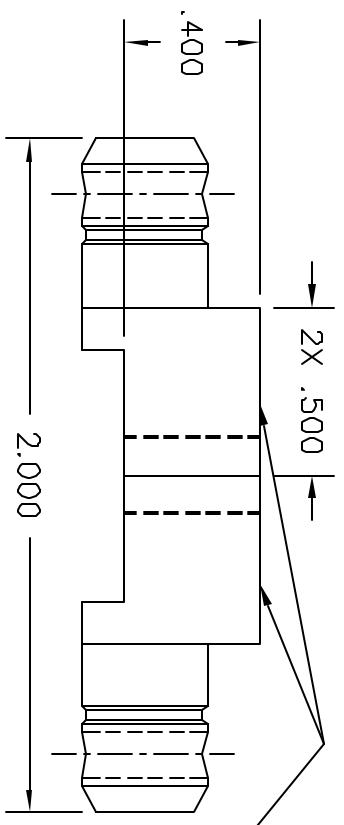

REVISIONS				
REV. SYM.	E.C.O. NUMBER	DESCRIPTION	BY DATE	APP'D DATE
1		ORIGINAL RELEASE	J. BODJACK 10-5-87	J. BODJACK 10-5-87

"M22520/5-45"  
"GAGE 11851"

.218 HEX ACROSS FLATS

.231 HEX ACROSS FLATS

USE GAGE G191

MATERIAL		ITEM		PART NO.		QTY.		DESCRIPTION/REMARKS	
		DRN.	J. BODJACK	DATE	10-5-87			DANIELS MANUFACTURING CORP. ORLANDO, FLORIDA FSCM 11851	
		CHK'D.	T. STANFILL	DATE	10-5-87				
		APP'D.	A. MOD-YOUNG	DATE	10-9-87				
		HEAT TREAT		DATE					

FINISH		WHERE USED:		CAD FILE NO		SHEET OF	
		TITLE		Y143-ENV		1 1	
		DIE SET (M22520/5-45) ENVELOPE DRAWING		Y143-ENV		REV. 1	

**DO NOT SCALE DRAWING**