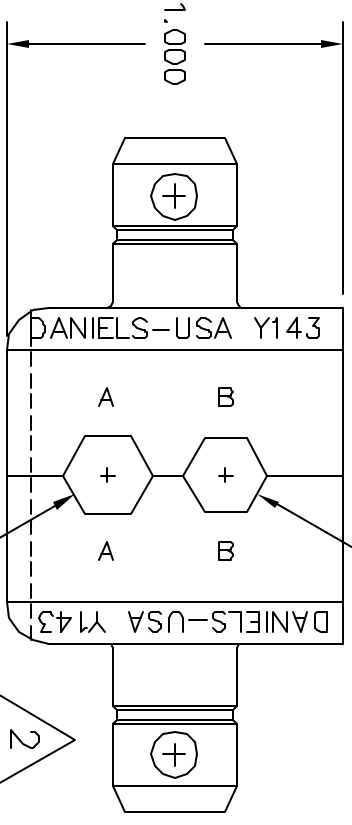

REVISIONS				
REV. SYM.	E.C.O. NUMBER	DESCRIPTION	BY DATE	APP'D DATE
1		ORIGINAL RELEASE	J. BODJACK 10-5-87	J. BODJACK 10-5-87

"M22520/5-45"  
"GAGE 11851"

.218 HEX ACROSS FLATS

.231 HEX ACROSS FLATS

USE GAGE G191