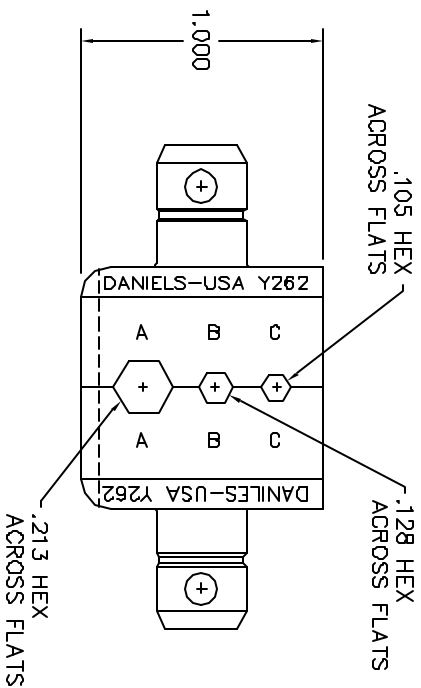

REVISIONS				
REV. STN.	ECLA NUMBER	DESCRIPTION	BY DATE	APP'D DATE
1		ORIGINAL RELEASE	4/24/88	4/24/88

**UNCONTROLLED DOCUMENT
WILL NOT BE UPDATED**

RESTRICTED & CONFIDENTIAL			
<p>CONFIDENTIAL PROPERTY OF DANIELS MANUFACTURING CORP. NOT TO BE REPRODUCED OR TRANSMITTED IN ANY FORM OR BY ANY MEANS, ELECTRONIC OR MECHANICAL, INCLUDING PHOTOCOPYING, RECORDING, OR BY ANY INFORMATION STORAGE AND RETRIEVAL SYSTEM, WITHOUT PERMISSION IN WRITING BY DANIELS MANUFACTURING CORP. THIS DOCUMENT IS THE PROPERTY OF DANIELS MANUFACTURING CORP. IT IS TO BE RETURNED TO DANIELS MANUFACTURING CORP. ON COMPLETION OF WHICH EVER WHICH EDIT.</p>			
MATERIAL		HEAT TREAT	
FINISH		FINISH	
ITEM	PART NO.	QTY.	DESCRIPTION/REMARKS
DATE	DATE		
LLW	4/28/88		
CH/CL	4/28/88		
JS	4/28/88		
W/P	4/28/88		
AAM	4/28/88		
<p>Daniel's Manufacturing Corp. DANIELS MANUFACTURING CORP. ORLANDO, FLORIDA PAGE 11851</p>			
TITLE			
DIE SET			
ENVELOPE DRAWING			
WHERE USED:			
SIZE	SCALE	DWG P/N	SHEET OF
B	2X	Y262-ENV	1 OF 1
POSTING		P/N	REV
		Y262-ENV	1

DO NOT SCALE DRAWING

X-ON Electronics

Largest Supplier of Electrical and Electronic Components

Click to view similar products for [Crimpers / Crimping Tools](#) category:

Click to view products by [DMC](#) manufacturer: