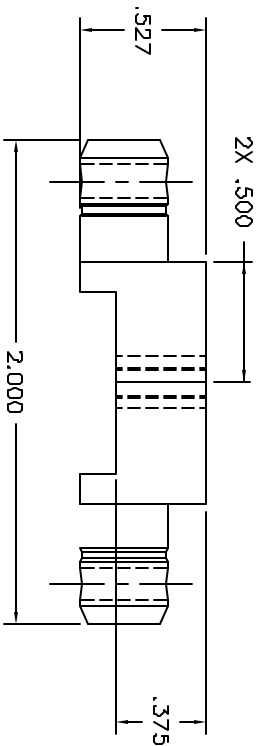

REVISIONS				
REV. STN.	ECLA NUMBER	DESCRIPTION	BY DATE	APP'D DATE
1		ORIGINAL RELEASE	4/24/88	4/24/88

**UNCONTROLLED DOCUMENT
WILL NOT BE UPDATED**

RESTRICTED & CONFIDENTIAL			
<p>CONFIDENTIAL PROPERTY OF DANIELS MANUFACTURING CORP. NOT TO BE REPRODUCED OR TRANSMITTED IN ANY FORM OR BY ANY MEANS, ELECTRONIC OR MECHANICAL, INCLUDING PHOTOCOPYING, RECORDING, OR BY ANY INFORMATION STORAGE AND RETRIEVAL SYSTEM, WITHOUT PERMISSION IN WRITING BY DANIELS MANUFACTURING CORP. THIS DOCUMENT IS THE PROPERTY OF DANIELS MANUFACTURING CORP. IT IS TO BE RETURNED TO DANIELS MANUFACTURING CORP. ON COMPLETION OF WHICH EVER WHICH EDIT.</p>			
MATERIAL		HEAT TREAT	
FINISH		FINISH	
ITEM	PART NO.	QTY.	DESCRIPTION/REMARKS
DATE	DATE		
LLW	4/28/88		
CH/CL	4/28/88		
JS	4/28/88		
W/P	4/28/88		
AAM	4/28/88		
<p>Daniel's Manufacturing Corp. DANIELS MANUFACTURING CORP. ORLANDO, FLORIDA PAGE 11851</p>			
TITLE			
DIE SET			
ENVELOPE DRAWING			
WHERE USED:			
SIZE	SCALE	DWG P/N	SHEET OF
B	2X	Y262-ENV	1 OF 1
POSTING		P/N	REV
		Y262-ENV	1

DO NOT SCALE DRAWING

X-ON Electronics

Largest Supplier of Electrical and Electronic Components

Click to view similar products for [Crimpers / Crimping Tools](#) category:

Click to view products by [DMC](#) manufacturer: