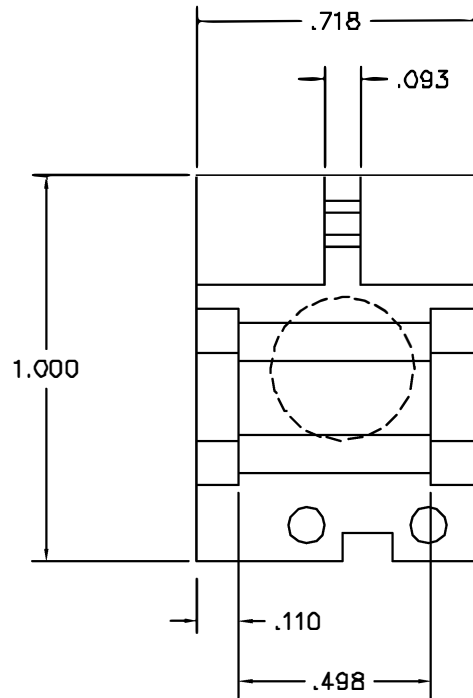

REVISIONS				
REV. SYN.	E.C.G. NUMBER	DESCRIPTION	BY DATE	APP'D DATE
1		ORIGINAL RELEASE	D.A.D. 5-14-87	DE 5-87

VIEW A-A
TYPICAL

**UNCONTROLLED DOCUMENT
WILL NOT BE UPDATED**

1. KTH-2212 FUNCTIONAL EQUIV.
NOTES:

<p>RESTRICTED & CONFIDENTIAL</p> <p>CONFIDENTIAL PROPERTY OF DANIELS MANUFACTURING CORP. NOT TO BE DISCLOSED TO OTHERS, REPRODUCED OR USED FOR ANY OTHER PURPOSE, EXCEPT AS AUTHORIZED IN WRITING BY DANIELS MANUFACTURING. MUST BE RETURNED TO DANIELS MANUFACTURING CORP. ON COMPLETION OF ORDER OR OTHER PURPOSE FOR WHICH LENT.</p>	MATERIAL	ITEM	PART NO.	QTY.	DESCRIPTION/REMARKS			
	HEAT TREAT	DRN.	D.DEPAIVA	DATE	 <p>DANIELS MANUFACTURING CORP. ORLANDO, FLORIDA CAGE 11B51</p>			
	FINISH	CHK'D.	DE	DATE				
	DO NOT SCALE DRAWING	APP'D.	APP'D.	DATE	DATE	TITLE		
		NOTE:		WHERE USED:				
		THIS DRAWING IS AN OUTLINE DRAWING OF THE RESPECTIVE DMC PART NUMBER INDICATED. ACTUAL DMC PART NUMBER IS DRAWING NUMBER WITHOUT THE "DMC" SUFFIX.		SIZE	SCALE	CAD P/N	SHEET	OF
				B	3X	Y890-ENV	1	1
				POSTNO	DMC NO.	Y890-ENV	REV.	
							1	