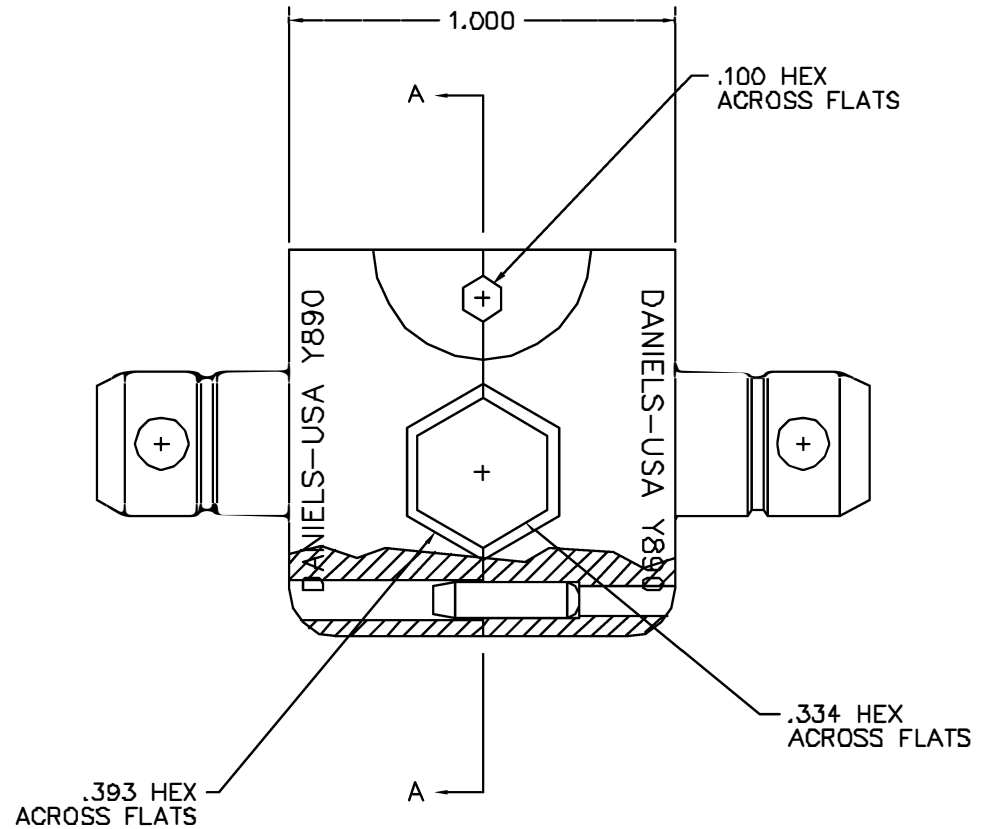

REVISIONS				
REV. SYN.	E.C.G. NUMBER	DESCRIPTION	BY DATE	APP'D DATE
1		ORIGINAL RELEASE	D.A.D. 5-14-87	DE 5-87

VIEW A-A
TYPICAL

**UNCONTROLLED DOCUMENT
WILL NOT BE UPDATED**

1. KTH-2212 FUNCTIONAL EQUIV.
NOTES:

<p>RESTRICTED & CONFIDENTIAL</p> <p>CONFIDENTIAL PROPERTY OF DANIELS MANUFACTURING CORP. NOT TO BE DISCLOSED TO OTHERS, REPRODUCED OR USED FOR ANY OTHER PURPOSE, EXCEPT AS AUTHORIZED IN WRITING BY DANIELS MANUFACTURING. MUST BE RETURNED TO DANIELS MANUFACTURING CORP. ON COMPLETION OF ORDER OR OTHER PURPOSE FOR WHICH LENT.</p>	MATERIAL	ITEM	PART NO.	QTY.	DESCRIPTION/REMARKS			
	HEAT TREAT	DRN.	D.DEPAIVA	DATE	 <p>DANIELS MANUFACTURING CORP. ORLANDO, FLORIDA CAGE 11B51</p>			
	FINISH	CHK'D.	DE	DATE				
	DO NOT SCALE DRAWING	APP'D.	APP'D.	DATE	DATE	TITLE		
		NOTE:		WHERE USED:				
		THIS DRAWING IS AN OUTLINE DRAWING OF THE RESPECTIVE DMC PART NUMBER INDICATED. ACTUAL DMC PART NUMBER IS DRAWING NUMBER WITHOUT THE "DMC" SUFFIX.		SIZE	SCALE	CAD P/N	SHEET	OF
				B	3X	Y890-ENV	1	1
				POSTNO	DMC NO.	Y890-ENV	REV.	
							1	