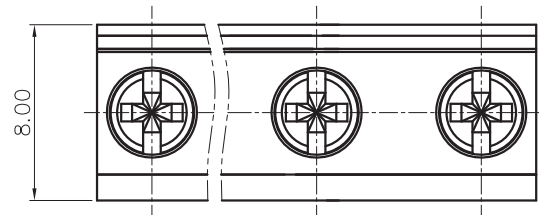

NOTES2:

- 1.Dimension shall be interpreted per ASME Y14.5-2009
- 2.Pitch : 7.5mm, Poles : N=02~03P
- 3.Stripping length : 5-6mm
- 4.Withstanding voltage : AC2500V/1Min
- 5.Operating temperature: -40°C~+105°C
- 6.Undimensioned tolerances:

Pitch range in mm		Nominal dimension range in mm							
TO	Over	Over	Over	Over	Over	Over	0.1/10		
6	10	10	24	30	60	100	150		
±0.15	±0.20	±0.30	±0.30	±0.50	±0.70	±1.00	±1.30	±2*	

7.RoHS Compliance

PCB LAYOUT