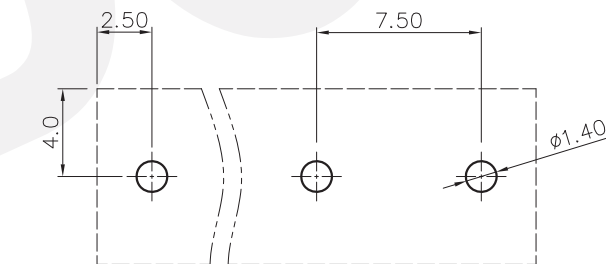

REVISION RECORD				
REV	ECN	DESCRIPTION	DRFT	DATE

NOTES1:

UL Standard

- 1.Rated voltage/current : 300V / 10A
- 2.Torque value : M2.6 , 3.01~3.54Lb.in
- 3.Wire range : 26~14AWG

IEC Standard

- 1.Rated voltage/current : 450V / 18A
- 2.Torque value : M2.6 , 0.34~0.40N·m
- 3.Wire range : 0.5~2.5mm²

NOTES2:

- 1.Dimension shall be interpreted per ASME Y14.5-2009
- 2.Pitch : 7.5mm, Poles : N=02~03P
- 3.Stripping length : 5-6mm
- 4.Withstanding voltage : AC2500V/1Min
- 5.Operating temperature: -40°C~+105°C
- 6.Undimensioned tolerances:

Pitch range in mm		Nominal dimension range in mm							
TO	Over	Over	Over	Over	Over	Over	0.1/10		
6	10	10	24	30	60	100	150		
±0.15	±0.20	±0.30	±0.30	±0.50	±0.70	±1.00	±1.30	±2*	

7.RoHS Compliance

PCB LAYOUT

DB126 - 7.5 - XXP - 1Y - 90A (H)
 (RoHS)
 90A-(Customer Request)
 (Series No.) (Pitch) (Poles) (Single Pitch) (Color):1.(Grey)
 2.(Blue)
 3.(Black)
 4.(Green)
 5.(Orange)
 6.(Red)
 7.(Transparent)
 8.(Yellow)
 9.(White)