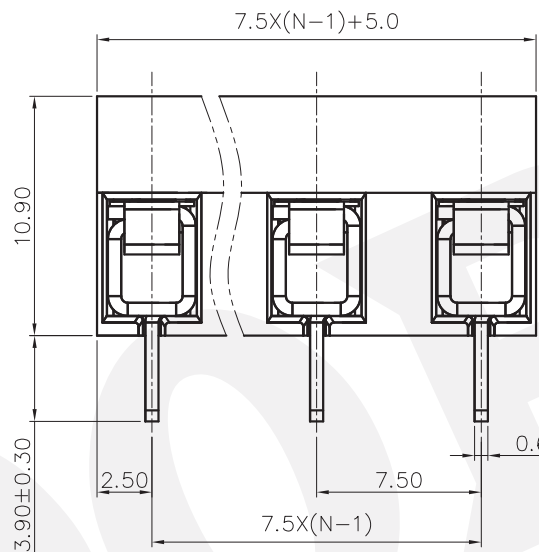

REVISION RECORD				
REV	ECN	DESCRIPTION	DRFT	DATE

NOTES1:

UL Standard

- 1.Rated voltage/current : 300V / 10A
- 2.Torque value : M2.6 , 3.01~3.54Lb.in
- 3.Wire range : 26~14AWG

IEC Standard

- 1.Rated voltage/current : 450V / 18A
- 2.Torque value : M2.6 , 0.34~0.40N·m
- 3.Wire range : 0.5~2.5mm²

NOTES2:

- 1.Dimension shall be interpreted per ASME Y14.5-2009
- 2.Pitch : 7.5mm, Poles : N=02~03P
- 3.Stripping length : 5-6mm
- 4.Withstanding voltage : AC2500V/1Min
- 5.Operating temperature: -40°C~+105°C
- 6.Undimensioned tolerances:

Pitch range in mm		Nominal dimension range in mm							
TO	Over	Over	Over	Over	Over	Over	0.1/10		
6	10	10	24	30	60	100	150		
±0.15	±0.20	±0.30	±0.30	±0.50	±0.70	±1.00	±1.30	±2*	

7.RoHS Compliance

PCB LAYOUT

DB126 - 7.5 - XXP - 1Y - 90A (H)
 (RoHS)
 90A-(Customer Request)
 (Series No.) (Pitch) (Poles) (Single Pitch) (Color):1.(Grey)
 2.(Blue)
 3.(Black)
 4.(Green)
 5.(Orange)
 6.(Red)
 7.(Transparent)
 8.(Yellow)
 9.(White)