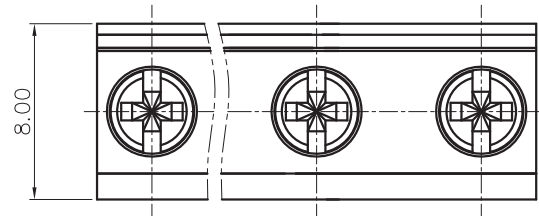

REVISION RECORD				
REV	ECN	DESCRIPTION	DRFT	DATE

NOTES1:

UL Standard

- 1.Rated voltage/current : 300V / 10A
- 2.Torque value : M2.6 , 3.01~3.54Lb.in
- 3.Wire range : 26~14AWG

IEC Standard

- 1.Rated voltage/current : 450V / 18A
- 2.Torque value : M2.6 , 0.34~0.40N·m
- 3.Wire range : 0.5~2.5mm<sup>2</sup>

NOTES2:

- 1.Dimension shall be interpreted per ASME Y14.5-2009
- 2.Pitch : 7.5mm, Poles : N=02~03P
- 3.Stripping length : 5-6mm
- 4.Withstanding voltage : AC2500V/1Min
- 5.Operating temperature: -40°C~+105°C
- 6.Undimensioned tolerances:

Pitch range in mm		Nominal dimension range in mm						0.1/10
TO	Over	TO	Over	TO	Over	TO	Over	
6	10	10	24	30	60	100	150	±2*
6	10	30	60	100	150	150	150	
±0.15	±0.20	±0.30	±0.30	±0.50	±0.70	±1.00	±1.30	

7.RoHS Compliance