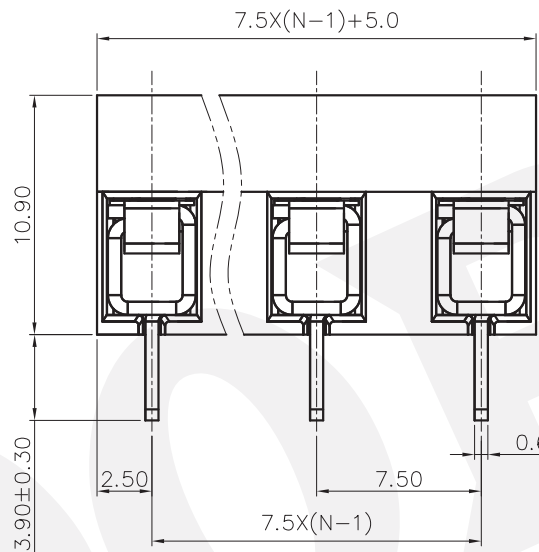

REVISION RECORD				
REV	ECN	DESCRIPTION	DRFT	DATE

NOTES1:

UL Standard

- 1.Rated voltage/current : 300V / 10A
- 2.Torque value : M2.6 , 3.01~3.54Lb.in
- 3.Wire range : 26~14AWG

IEC Standard

- 1.Rated voltage/current : 450V / 18A
- 2.Torque value : M2.6 , 0.34~0.40N·m
- 3.Wire range : 0.5~2.5mm<sup>2</sup>

NOTES2:

- 1.Dimension shall be interpreted per ASME Y14.5-2009
- 2.Pitch : 7.5mm, Poles : N=02~03P
- 3.Stripping length : 5-6mm
- 4.Withstanding voltage : AC2500V/1Min
- 5.Operating temperature: -40°C~+105°C
- 6.Undimensioned tolerances:

Pitch range in mm		Nominal dimension range in mm						0.1/10
TO	Over	TO	Over	TO	Over	TO	Over	
6	10	10	24	30	60	100	150	±2*
6	10	30	60	100	150	150	150	
±0.15	±0.20	±0.30	±0.30	±0.50	±0.70	±1.00	±1.30	

7.RoHS Compliance

PCB LAYOUT

**DORABO**  
DB126-7.5

DB126 - 7.5 - XXP - 1Y - 90A (H)  
 (Series No.) (Pitch) (Poles) (Single Pitch) (Color):1.(Grey)  
 2.(Blue)  
 3.(Black)  
 4.(Green)  
 5.(Orange)  
 6.(Red)  
 7.(Transparent)  
 8.(Yellow)  
 9.(White)  
 (RoHS)  
 90A-(Customer Request)