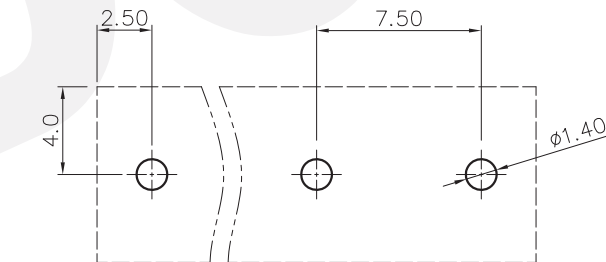

REVISION RECORD				
REV	ECN	DESCRIPTION	DRFT	DATE

NOTES1:

UL Standard

- 1.Rated voltage/current : 300V / 10A
- 2.Torque value : M2.6 , 3.01~3.54Lb.in
- 3.Wire range : 26~14AWG

IEC Standard

- 1.Rated voltage/current : 450V / 18A
- 2.Torque value : M2.6 , 0.34~0.40N·m
- 3.Wire range : 0.5~2.5mm<sup>2</sup>

NOTES2:

- 1.Dimension shall be interpreted per ASME Y14.5-2009
- 2.Pitch : 7.5mm, Poles : N=02~03P
- 3.Stripping length : 5-6mm
- 4.Withstanding voltage : AC2500V/1Min
- 5.Operating temperature: -40°C~+105°C
- 6.Undimensioned tolerances:

Pitch range in mm		Nominal dimension range in mm						0.1/10
TO	Over	TO	Over	TO	Over	TO	Over	
6	10	10	24	30	60	100	150	±2*
6	10	30	60	100	150	150	150	
±0.15	±0.20	±0.30	±0.30	±0.50	±0.70	±1.00	±1.30	

7.RoHS Compliance

PCB LAYOUT

**DORABO**  
DB126-7.5

DB126 - 7.5 - XXP - 1Y - 90A (H)  
 (Series No.) (Pitch) (Poles) (Single Pitch) (Color):1.(Grey)  
 2.(Blue)  
 3.(Black)  
 4.(Green)  
 5.(Orange)  
 6.(Red)  
 7.(Transparent)  
 8.(Yellow)  
 9.(White)  
 (RoHS)  
 90A-(Customer Request)