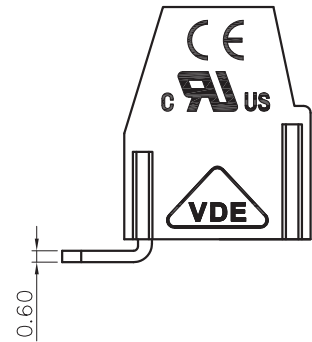

REVISION RECORD				
REV	ECN	DESCRIPTION	DRFT	DATE

NOTES1:

- UL Standard
- 1.Rated Voltage/Current : 300V / 12A
- 2.Torque Value : M2.5 , 3.54Lb.in
- 3.Wire Range : 26~14AWG

IEC Standard

- 1.Rated Voltage/Current : 250V / 15A
- 2.Torque Value : M2.5 , 0.4N.m
- 3.Wire Range : 0.75~1.5mm²

NOTES2:

- 1.Dimension shall be interpreted per ASME Y14.5-2009
- 2.Pitch : 5.0mm, Poles : N=02~XXP
- 3.Stripping length : 6~7mm
- 4.Withstanding Voltage : AC2000V/1Min.
- 5.Operating temperature : -40°C~+105°C
- 6.Undimensioned Tolerances:

Pitch range in mm		Nominal dimension range in mm				Tolerances	
TO	Over TO	TO	Over TO	TO	Over TO	0.1/10	∇
6	10	30	60	100	150		
±0.15	±0.20	±0.30	±0.50	±0.70	±1.00	±1.30	±2'

7.RoHS Compliance

PCB LAYOUT

DB127R - 5.0/5.08 - XXP - 1Y - S
 (Series No.) (Pitch) (Poles) (Single Pitch)