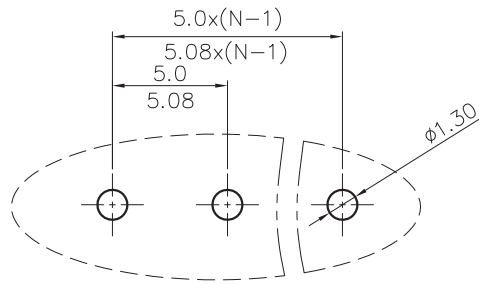

REVISION RECORD				
REV	ECN	DESCRIPTION	DRFT	DATE

NOTES1:

- UL Standard
- 1.Rated Voltage/Current : 300V / 12A
- 2.Torque Value : M2.5 , 3.54Lb.in
- 3.Wire Range : 26~14AWG

IEC Standard

- 1.Rated Voltage/Current : 250V / 15A
- 2.Torque Value : M2.5 , 0.4N.m
- 3.Wire Range : 0.75~1.5mm²

NOTES2:

- 1.Dimension shall be interpreted per ASME Y14.5-2009
- 2.Pitch : 5.0mm, Poles : N=02~XXP
- 3.Stripping length : 6~7mm
- 4.Withstanding Voltage : AC2000V/1Min.
- 5.Operating temperature : -40°C~+105°C
- 6.Undimensioned Tolerances:

Pitch range in mm		Nominal dimension range in mm				Tolerances	
TO	Over TO	TO	Over TO	TO	Over TO	0.1/10	∇
6	10	30	60	100	150		
±0.15	±0.20	±0.30	±0.50	±0.70	±1.00	±1.30	±2'

7.RoHS Compliance

PCB LAYOUT

DB127R - 5.0/5.08 - XXP - 1Y - S
 (Series No.) (Pitch) (Poles) (Single Pitch)