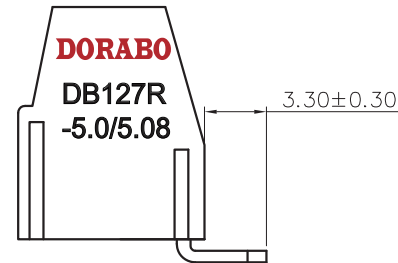

REVISION RECORD				
REV	ECN	DESCRIPTION	DRFT	DATE

NOTES1:

- UL Standard
- 1.Rated Voltage/Current : 300V / 12A
- 2.Torque Value : M2.5 , 3.54Lb.in
- 3.Wire Range : 26~14AWG

IEC Standard

- 1.Rated Voltage/Current : 250V / 15A
- 2.Torque Value : M2.5 , 0.4N.m
- 3.Wire Range : 0.75~1.5mm²

NOTES2:

- 1.Dimension shall be interpreted per ASME Y14.5-2009
- 2.Pitch : 5.0mm, Poles : N=02~XXP
- 3.Stripping length : 6~7mm
- 4.Withstanding Voltage : AC2000V/1Min.
- 5.Operating temperature : -40°C~+105°C
- 6.Undimensioned Tolerances:

Pitch range in mm		Nominal dimension range in mm				Tolerances	
TO	Over TO	TO	Over TO	TO	Over TO	0.1/10	∇
6	10	30	60	100	150		
±0.15	±0.20	±0.30	±0.50	±0.70	±1.00	±1.30	±2'

7.RoHS Compliance

PCB LAYOUT

DB127R - 5.0/5.08 - XXP - 1Y - S
 (Series No.) (Pitch) (Poles) (Single Pitch)