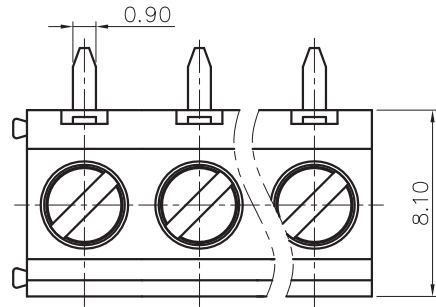

REVISION RECORD				
REV	ECN	DESCRIPTION	DRFT	DATE

NOTES1:

- UL Standard
- 1.Rated Voltage/Current : 300V / 12A
- 2.Torque Value : M2.5 , 3.54Lb.in
- 3.Wire Range : 26~14AWG

IEC Standard

- 1.Rated Voltage/Current : 250V / 15A
- 2.Torque Value : M2.5 , 0.4N.m
- 3.Wire Range : 0.75~1.5mm²

NOTES2:

- 1.Dimension shall be interpreted per ASME Y14.5-2009
- 2.Pitch : 5.0mm, Poles : N=02~XXP
- 3.Stripping length : 6~7mm
- 4.Withstanding Voltage : AC2000V/1Min.
- 5.Operating temperature : -40°C~+105°C
- 6.Undimensioned Tolerances:

Pitch range in mm		Nominal dimension range in mm				Tolerances	
TO	Over TO	TO	Over TO	TO	Over TO	0.1/10	∇
6	10	30	60	100	150		
±0.15	±0.20	±0.30	±0.50	±0.70	±1.00	±1.30	±2'

7.RoHS Compliance

PCB LAYOUT

DB127R - 5.0/5.08 - XXP - 1Y - S
 (Series No.) (Pitch) (Poles) (Single Pitch)