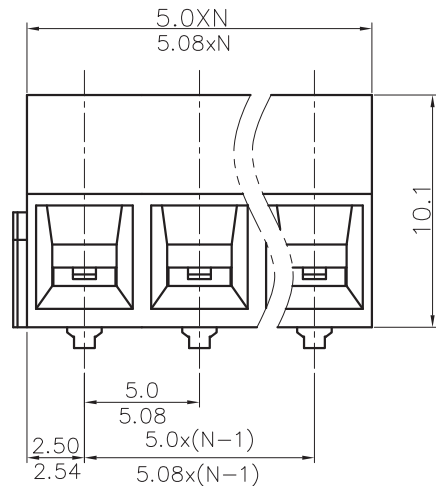

REVISION RECORD				
REV	ECN	DESCRIPTION	DRFT	DATE

NOTES1:

- UL Standard
- 1.Rated Voltage/Current : 300V / 12A
- 2.Torque Value : M2.5 , 3.54Lb.in
- 3.Wire Range : 26~14AWG

IEC Standard

- 1.Rated Voltage/Current : 250V / 15A
- 2.Torque Value : M2.5 , 0.4N.m
- 3.Wire Range : 0.75~1.5mm²

NOTES2:

- 1.Dimension shall be interpreted per ASME Y14.5-2009
- 2.Pitch : 5.0mm, Poles : N=02~XXP
- 3.Stripping length : 6~7mm
- 4.Withstanding Voltage : AC2000V/1Min.
- 5.Operating temperature : -40°C~+105°C
- 6.Undimensioned Tolerances:

Pitch range in mm		Nominal dimension range in mm				Tolerances	
TO	Over TO	TO	Over TO	TO	Over TO	0.1/10	∇
6	10	30	60	100	150		
±0.15	±0.20	±0.30	±0.50	±0.70	±1.00	±1.30	±2'

7.RoHS Compliance

PCB LAYOUT

DB127R - 5.0/5.08 - XXP - 1Y - S
 (Series No.) (Pitch) (Poles) (Single Pitch)