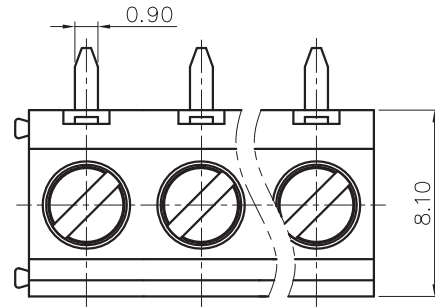

REVISION RECORD

REV	ECN	DESCRIPTION	DRFT	DATE

NOTES1:

- UL Standard
- 1.Rated Voltage/Current : 300V / 12A
- 2.Torque Value : M2.5 , 3.54Lb.in
- 3.Wire Range : 26~14AWG

IEC Standard

- 1.Rated Voltage/Current : 250V / 15A
- 2.Torque Value : M2.5 , 0.4N.m
- 3.Wire Range : 0.75~1.5mm²

NOTES2:

- 1.Dimension shall be interpreted per ASME Y14.5-2009
- 2.Pitch : 5.0mm, Poles : N=02~XXP
- 3.Stripping length : 6~7mm
- 4.Withstanding Voltage : AC2000V/1Min.
- 5.Operating temperature : -40°C~+105°C
- 6.Undimensioned Tolerances:

Pitch range in mm		Nominal dimension range in mm				Tolerances	
TO	Over TO	TO	Over TO	TO	Over TO	0.1/10	∠
6	10	30	60	100	150		
6	24	30	60	100	150	<	
±0.15	±0.20	±0.30	±0.50	±0.70	±1.00	±1.30	±2'

7.RoHS Compliance

PCB LAYOUT

DB127R - 5.0/5.08 - XXP - 1Y - S
 (Series No.) (Pitch) (Poles) (Single Pitch)

(Color) :1.(Grey)2.(Blue)3.(Black)4.(Green)5.(Orange)
 6.(Red)7.(Transparent)8.(Yellow)9.(White)

DETACHED LISTS	PART NO.:	/			
	APPD:	/			
	CHKD:	/			
	DRFT:	/			
	PART NO.:	DORABO 慈溪市地博电子有限公司 CIXI DORABO ELECTRONICS CO.,LTD			
	NAME:	DB127R-5.0/5.08-XXP-1Y-S			
	TITLE:	CUSTOMER DRAWING	REV	DO	
	DRAWING NO.:	/	SHEET	1/1	
	THIRD ANGLE PROJECTION	MM (INCH)	DO NOT SCALE DRAWING	SCALE	1:1