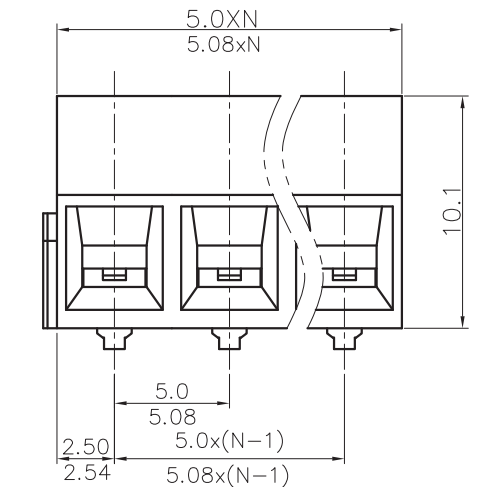

REVISION RECORD

REV	ECN	DESCRIPTION	DRFT	DATE

NOTES1:

- UL Standard
- 1.Rated Voltage/Current : 300V / 12A
- 2.Torque Value : M2.5 , 3.54Lb.in
- 3.Wire Range : 26~14AWG

IEC Standard

- 1.Rated Voltage/Current : 250V / 15A
- 2.Torque Value : M2.5 , 0.4N.m
- 3.Wire Range : 0.75~1.5mm²

NOTES2:

- 1.Dimension shall be interpreted per ASME Y14.5-2009
- 2.Pitch : 5.0mm, Poles : N=02~XXP
- 3.Stripping length : 6~7mm
- 4.Withstanding Voltage : AC2000V/1Min.
- 5.Operating temperature : -40°C~+105°C
- 6.Undimensioned Tolerances:

Pitch range in mm		Nominal dimension range in mm				Tolerances	
TO	Over TO	TO	Over TO	TO	Over TO	0.1/10	∠
6	10	30	60	100	150		
6	24	30	60	100	150	<	
±0.15	±0.20	±0.30	±0.50	±0.70	±1.00	±1.30	±2'

7.RoHS Compliance

PCB LAYOUT

DB127R - 5.0/5.08 - XXP - 1Y - S
 (Series No.) (Pitch) (Poles) (Single Pitch)

(Color) :1.(Grey)2.(Blue)3.(Black)4.(Green)5.(Orange)
 6.(Red)7.(Transparent)8.(Yellow)9.(White)

DETACHED LISTS	PART NO.:	/			
	APPD:	/			
	CHKD:	/			
	DRFT:	/			
	PART NO.:	DORABO 慈溪市地博电子有限公司 CIXI DORABO ELECTRONICS CO.,LTD			
	NAME:	DB127R-5.0/5.08-XXP-1Y-S			
	TITLE:	CUSTOMER DRAWING	REV	DO	
	DRAWING NO.:	/	SHEET	1/1	
	THIRD ANGLE PROJECTION	MM (INCH)	DO NOT SCALE DRAWING	SCALE	1:1