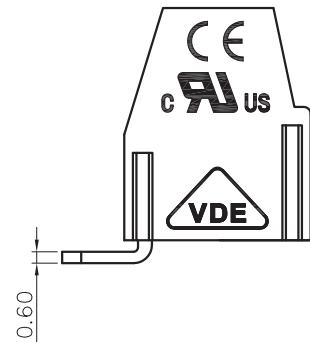

REVISION RECORD

REV	ECN	DESCRIPTION	DRFT	DATE

NOTES1:

- UL Standard
- 1.Rated Voltage/Current : 300V / 12A
- 2.Torque Value : M2.5 , 3.54Lb.in
- 3.Wire Range : 26~14AWG

IEC Standard

- 1.Rated Voltage/Current : 250V / 15A
- 2.Torque Value : M2.5 , 0.4N.m
- 3.Wire Range : 0.75~1.5mm²

NOTES2:

- 1.Dimension shall be interpreted per ASME Y14.5-2009
- 2.Pitch : 5.0mm, Poles : N=02~XXP
- 3.Stripping length : 6~7mm
- 4.Withstanding Voltage : AC2000V/1Min.
- 5.Operating temperature : -40°C~+105°C
- 6.Undimensioned Tolerances:

Pitch range in mm		Nominal dimension range in mm				Tolerances	
TO	Over TO	TO	Over TO	TO	Over TO	0.1/10	∠
6	10	30	60	100	150		
6	24	30	60	100	150	<	
±0.15	±0.20	±0.30	±0.50	±0.70	±1.00	±1.30	±2'

7.RoHS Compliance

PCB LAYOUT

DB127R - 5.0/5.08 - XXP - 1Y - S
 (Series No.) (Pitch) (Poles) (Single Pitch)

(Color) :1.(Grey)2.(Blue)3.(Black)4.(Green)5.(Orange)
 6.(Red)7.(Transparent)8.(Yellow)9.(White)

DETACHED LISTS	PART NO.:	/			
	APPD:	/			
	CHKD:	/			
	DRFT:	/			
	PART NO.:	DORABO 慈溪市地博电子有限公司 CIXI DORABO ELECTRONICS CO.,LTD			
	NAME:	DB127R-5.0/5.08-XXP-1Y-S			
	TITLE:	CUSTOMER DRAWING	REV	DO	
	DRAWING NO.:	/	SHEET	1/1	
	THIRD ANGLE PROJECTION	MM (INCH)	DO NOT SCALE DRAWING	SCALE	1:1