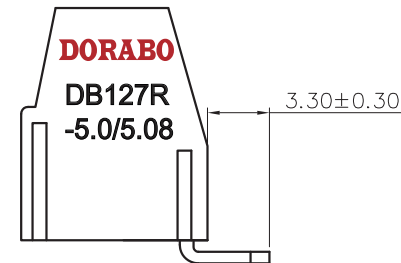

REVISION RECORD

REV	ECN	DESCRIPTION	DRFT	DATE

NOTES1:

- UL Standard
- 1.Rated Voltage/Current : 300V / 12A
- 2.Torque Value : M2.5 , 3.54Lb.in
- 3.Wire Range : 26~14AWG

IEC Standard

- 1.Rated Voltage/Current : 250V / 15A
- 2.Torque Value : M2.5 , 0.4N.m
- 3.Wire Range : 0.75~1.5mm²

NOTES2:

- 1.Dimension shall be interpreted per ASME Y14.5-2009
- 2.Pitch : 5.0mm, Poles : N=02~XXP
- 3.Stripping length : 6~7mm
- 4.Withstanding Voltage : AC2000V/1Min.
- 5.Operating temperature : -40°C~+105°C
- 6.Undimensioned Tolerances:

Pitch range in mm		Nominal dimension range in mm				Tolerances	
TO	Over TO	TO	Over TO	TO	Over TO	0.1/10	∠
6	10	30	60	100	150		
6	24	30	60	100	150	<	
±0.15	±0.20	±0.30	±0.50	±0.70	±1.00	±1.30	±2'

7.RoHS Compliance

PCB LAYOUT

DB127R - 5.0/5.08 - XXP - 1Y - S
 (Series No.) (Pitch) (Poles) (Single Pitch)

(Color) :1.(Grey)2.(Blue)3.(Black)4.(Green)5.(Orange)
 6.(Red)7.(Transparent)8.(Yellow)9.(White)

DETACHED LISTS	PART NO.:	/			
	APPD:	/			
	CHKD:	/			
	DRFT:	/			
	PART NO.:	DORABO 慈溪市地博电子有限公司 CIXI DORABO ELECTRONICS CO.,LTD			
	NAME:	DB127R-5.0/5.08-XXP-1Y-S			
	TITLE:	CUSTOMER DRAWING	REV	DO	
	DRAWING NO.:	/	SHEET	1/1	
	THIRD ANGLE PROJECTION	MM (INCH)	DO NOT SCALE DRAWING	SCALE	1:1