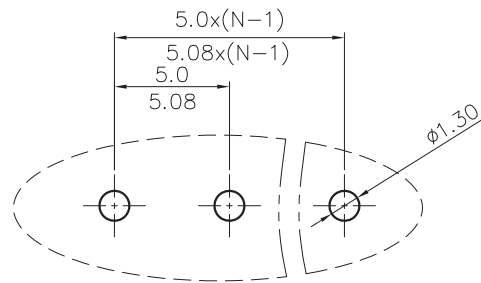

REVISION RECORD

REV	ECN	DESCRIPTION	DRFT	DATE

NOTES1:

- UL Standard
- 1.Rated Voltage/Current : 300V / 12A
- 2.Torque Value : M2.5 , 3.54Lb.in
- 3.Wire Range : 26~14AWG

IEC Standard

- 1.Rated Voltage/Current : 250V / 15A
- 2.Torque Value : M2.5 , 0.4N.m
- 3.Wire Range : 0.75~1.5mm²

NOTES2:

- 1.Dimension shall be interpreted per ASME Y14.5-2009
- 2.Pitch : 5.0mm, Poles : N=02~XXP
- 3.Stripping length : 6~7mm
- 4.Withstanding Voltage : AC2000V/1Min.
- 5.Operating temperature : -40°C~+105°C
- 6.Undimensioned Tolerances:

Pitch range in mm		Nominal dimension range in mm				Tolerances	
TO	Over TO	TO	Over TO	TO	Over TO	0.1/10	∠
6	10	30	60	100	150		
6	24	30	60	100	150	<	
±0.15	±0.20	±0.30	±0.50	±0.70	±1.00	±1.30	±2'

7.RoHS Compliance

PCB LAYOUT

DB127R - 5.0/5.08 - XXP - 1Y - S
 (Series No.) (Pitch) (Poles) (Single Pitch)

(Color) :1.(Grey)2.(Blue)3.(Black)4.(Green)5.(Orange)
 6.(Red)7.(Transparent)8.(Yellow)9.(White)

DETACHED LISTS	PART NO.:	/			
	APPD:	/			
	CHKD:	/			
	DRFT:	/			
	PART NO.:	DORABO 慈溪市地博电子有限公司 CIXI DORABO ELECTRONICS CO.,LTD			
	NAME:	DB127R-5.0/5.08-XXP-1Y-S			
	TITLE:	CUSTOMER DRAWING	REV	DO	
	DRAWING NO.:	/	SHEET	1/1	
	THIRD ANGLE PROJECTION	MM (INCH)	DO NOT SCALE DRAWING	SCALE	1:1