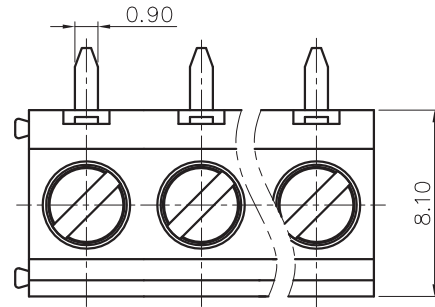

REVISION RECORD				
REV	ECN	DESCRIPTION	DRFT	DATE

NOTES1:

UL Standard

- 1.Rated Voltage/Current : 300V / 12A
- 2.Torque Value : M2.5 , 3.54Lb.in
- 3.Wire Range : 26~14AWG

IEC Standard

- 1.Rated Voltage/Current : 250V / 15A
- 2.Torque Value : M2.5 , 0.4N.m
- 3.Wire Range : 0.75~1.5mm²

NOTES2:

- 1.Dimension shall be interpreted per ASME Y14.5-2009
- 2.Pitch : 5.0mm, Poles : N=02~XXP
- 3.Stripping length : 6~7mm
- 4.Withstanding Voltage : AC2000V/1Min.
- 5.Operating temperature : -40°C~+105°C
- 6.Undimensioned Tolerances:

Pitch range in mm		Nominal dimension range in mm				□	∇	∠
TO	Over TO	TO	Over TO	TO	Over TO	0.1/10		
6	10	30	60	100	150			
±0.15	±0.20	±0.30	±0.30	±0.50	±0.70	±1.00	±1.30	±2'

7.RoHS Compliance

0.60

DB127R - 5.0/5.08 - XXP - 1Y - 00A (H)
 (Series No.) (Pitch) (Poles) (Single Pitch) (RoHS) 00A--(Standard)