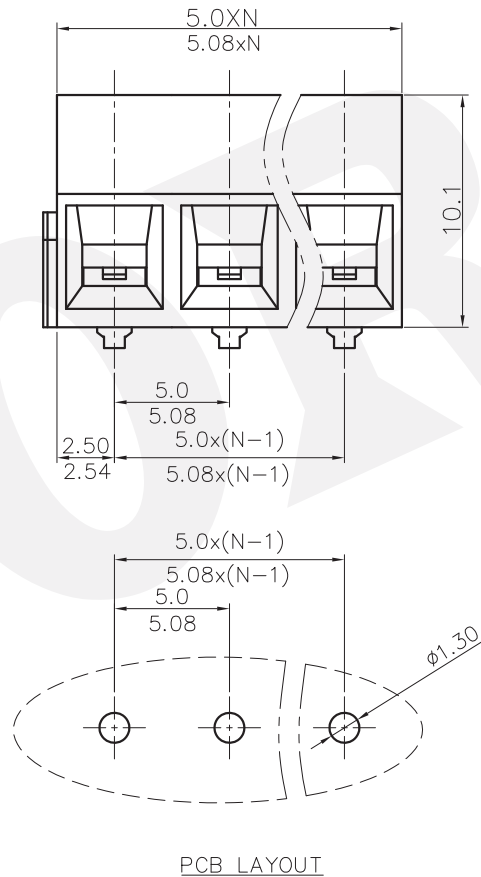

REVISION RECORD				
REV	ECN	DESCRIPTION	DRFT	DATE

NOTES1:

UL Standard

- 1.Rated Voltage/Current : 300V / 12A
- 2.Torque Value : M2.5 , 3.54Lb.in
- 3.Wire Range : 26~14AWG

IEC Standard

- 1.Rated Voltage/Current : 250V / 15A
- 2.Torque Value : M2.5 , 0.4N.m
- 3.Wire Range : 0.75~1.5mm²

NOTES2:

- 1.Dimension shall be interpreted per ASME Y14.5-2009
- 2.Pitch : 5.0mm, Poles : N=02~XXP
- 3.Stripping length : 6~7mm
- 4.Withstanding Voltage : AC2000V/1Min.
- 5.Operating temperature : -40°C~+105°C
- 6.Undimensioned Tolerances:

Pitch range in mm		Nominal dimension range in mm				□	∇	∠
TO	Over TO	TO	Over TO	TO	Over TO	0.1/10		
6	10	30	60	100	150			
±0.15	±0.20	±0.30	±0.30	±0.50	±0.70	±1.00	±1.30	±2'

7.RoHS Compliance

0.60

DB127R - 5.0/5.08 - XXP - 1Y - 00A (H)
 (Series No.) (Pitch) (Poles) (Single Pitch) (RoHS) 00A--(Standard)

(Color) :1.(Grey)2.(Blue)3.(Black)4.(Green)5.(Orange)
 6.(Red)7.(Transparent)8.(Yellow)9.(White)

DETACHED LISTS	PART NO.:	DORABO 慈溪市地博电子有限公司 CIXI DORABO ELECTRONICS CO.,LTD			
	APPD:	NAME: DB127R-5.0/5.08-XXP-1Y-00A(H)			
	CHKD:	TITLE: CUSTOMER DRAWING			
	DRFT:	DRAWING NO.:		REV	DO
THIRD ANGLE PROJECTION		MM (INCH)	DO NOT SCALE DRAWING	SCALE	1:1