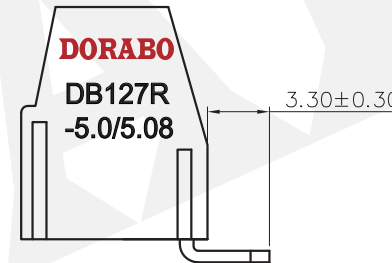

REVISION RECORD				
REV	ECN	DESCRIPTION	DRFT	DATE

NOTES1:

UL Standard

- 1.Rated Voltage/Current : 300V / 12A
- 2.Torque Value : M2.5 , 3.54Lb.in
- 3.Wire Range : 26~14AWG

IEC Standard

- 1.Rated Voltage/Current : 250V / 15A
- 2.Torque Value : M2.5 , 0.4N.m
- 3.Wire Range : 0.75~1.5mm²

Pitch range in mm		Nominal dimension range in mm				□	∇	∠
TO	Over TO	TO	Over TO	TO	Over TO	0.1/10		
6	10	30	60	100	150			
±0.15	±0.20	±0.30	±0.30	±0.50	±0.70	±1.00	±1.30	±2'

7.RoHS Compliance

0.60

DB127R - 5.0/5.08 - XXP - 1Y - 00A (H)
 (Series No.) (Pitch) (Poles) (Single Pitch) (RoHS) 00A--(Standard)