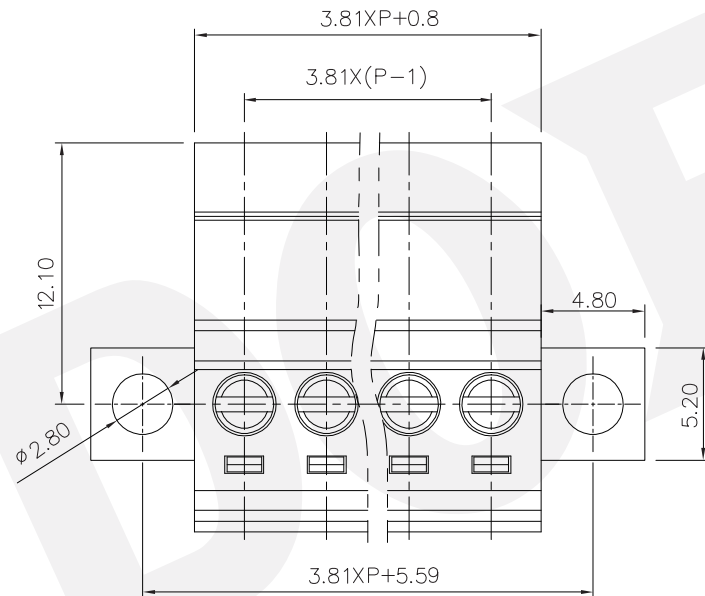

IEC Standard

1. Pollution degree	2
Overvoltage category	II
Rate impulse voltage(KV)	2.5KV
Rate voltage(V)	250V
Rate current(A)	7A

- 2.Torque value : M2 , 0.2N·m
- 3.Wire range : 0.5~1.5mm²

NOTES2:

- 1.Dimension shall be interpreted per ASME Y14.5-2009
- 2.Pitch : 3.81mm, Poles : N=02~24P
- 3.Stripping length : 6~7mm
- 4.Operating temperature: -40°C~+105°C
- 5.Undimensioned tolerances:

Pitch range in mm		Nominal dimension range in mm						±	∩	∇
TO	Over TO	Over TO	Over TO	Over TO	Over TO	Over TO	0.1/10			
6	6 TO 10	10 TO 24	30 TO 60	60 TO 100	100 TO 150	150	±0.15	±0.20	±0.30	
							±0.30	±0.50	±0.70	
							±1.00	±1.30	±2'	

(Single Pitch)

DETACHED LISTS	PART NO.:	/		
	APPD:	/		
	CHKD:	/		
	DRFT:	/		
	NAME:	DB2EKRN-3.81-XXP-1Y-00A(H)		
	TITLE:	CUSTOMER DRAWING	REV	DO
	DRAWING NO.:	/	SHEET	1/1
	THIRD ANGLE PROJECTION	MM (INCH)	DO NOT SCALE DRAWING	SCALE 1:1