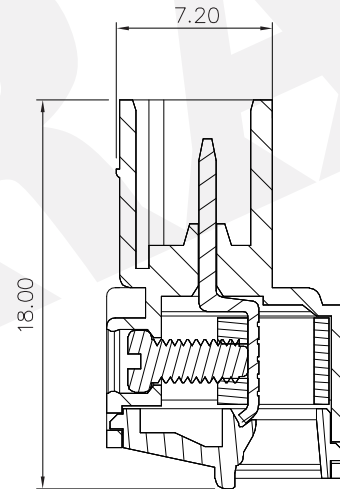

IEC Standard

1. Pollution degree	2
Overvoltage category	II
Rate impulse voltage(KV)	2.5KV
Rate voltage(V)	250V
Rate current(A)	7A

- 2.Torque value : M2 , 0.2N·m
- 3.Wire range : 0.5~1.5mm²

NOTES2:

- 1.Dimension shall be interpreted per ASME Y14.5-2009
- 2.Pitch : 3.81mm, Poles : N=02~24P
- 3.Stripping length : 6~7mm
- 4.Operating temperature: -40°C~+105°C
- 5.Undimensioned tolerances:

Pitch range in mm		Nominal dimension range in mm						±	∩	∇
TO	Over TO	Over TO	Over TO	Over TO	Over TO	Over TO	0.1/10			
6	6 TO 10	10 TO 24	30 TO 60	60 TO 100	100 TO 150	150	±0.15	±0.20	±0.30	
							±0.30	±0.50	±0.70	
							±1.00	±1.30	±2'	

6.RoHS Compliance

DB2EKRN - 3.81 - XXP - 1Y - 00A (H)

(Series No.) (Pitch) (Poles) (Color): 1.(Grey)
2.(Blue)
3.(Black)
4.(Green)
5.(Orange)
6.(Red)
7.(Transparent)
8.(Yellow)
9.(White)

(RoHS)
00A-(Standard)

(Single Pitch)

DETACHED LISTS	PART NO.:	/		
	APPD:	/		
	CHKD:	/		
	DRFT:	/		
	NAME:	DB2EKRN-3.81-XXP-1Y-00A(H)		
	TITLE:	CUSTOMER DRAWING	REV	DO
	DRAWING NO.:	/	SHEET	1/1
	THIRD ANGLE PROJECTION	MM (INCH)	DO NOT SCALE DRAWING	SCALE 1:1