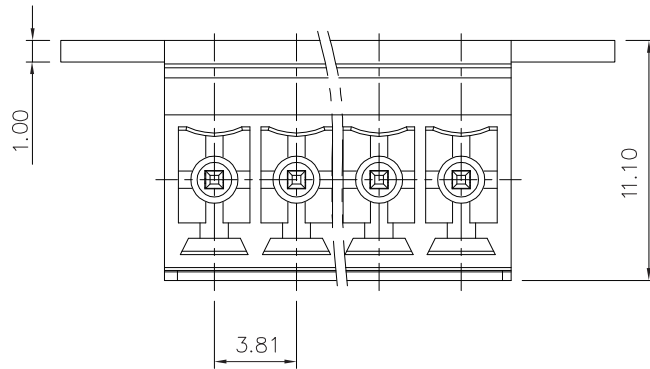

IEC Standard

1. Pollution degree	2
Overvoltage category	II
Rate impulse voltage(KV)	2.5KV
Rate voltage(V)	250V
Rate current(A)	7A

- 2.Torque value : M2 , 0.2N·m
- 3.Wire range : 0.5~1.5mm²

NOTES2:

- 1.Dimension shall be interpreted per ASME Y14.5-2009
- 2.Pitch : 3.81mm, Poles : N=02~24P
- 3.Stripping length : 6~7mm
- 4.Operating temperature: -40°C~+105°C
- 5.Undimensioned tolerances:

Pitch range in mm		Nominal dimension range in mm						±	∩	∇
TO	Over TO	Over TO	Over TO	Over TO	Over TO	Over TO	0.1/10			
6	6 TO 10	10 TO 24	30 TO 60	60 TO 100	100 TO 150	150	±0.15	±0.20	±0.30	
							±0.30	±0.50	±0.70	
							±1.00	±1.30	±2'	

6.RoHS Compliance

DB2EKRN - 3.81 - XXP - 1Y - 00A (H)

(Series No.) (Pitch) (Poles) (Color): 1.(Grey)
2.(Blue)
3.(Black)
4.(Green)
5.(Orange)
6.(Red)
7.(Transparent)
8.(Yellow)
9.(White)

(RoHS)
00A-(Standard)

(Single Pitch)

DETACHED LISTS	PART NO.:	/		
	APPD:	/		
	CHKD:	/		
	DRFT:	/		
	NAME:	DB2EKRN-3.81-XXP-1Y-00A(H)		
	TITLE:	CUSTOMER DRAWING	REV	DO
	DRAWING NO.:	/	SHEET	1/1
	THIRD ANGLE PROJECTION	MM (INCH)	DO NOT SCALE DRAWING	SCALE 1:1