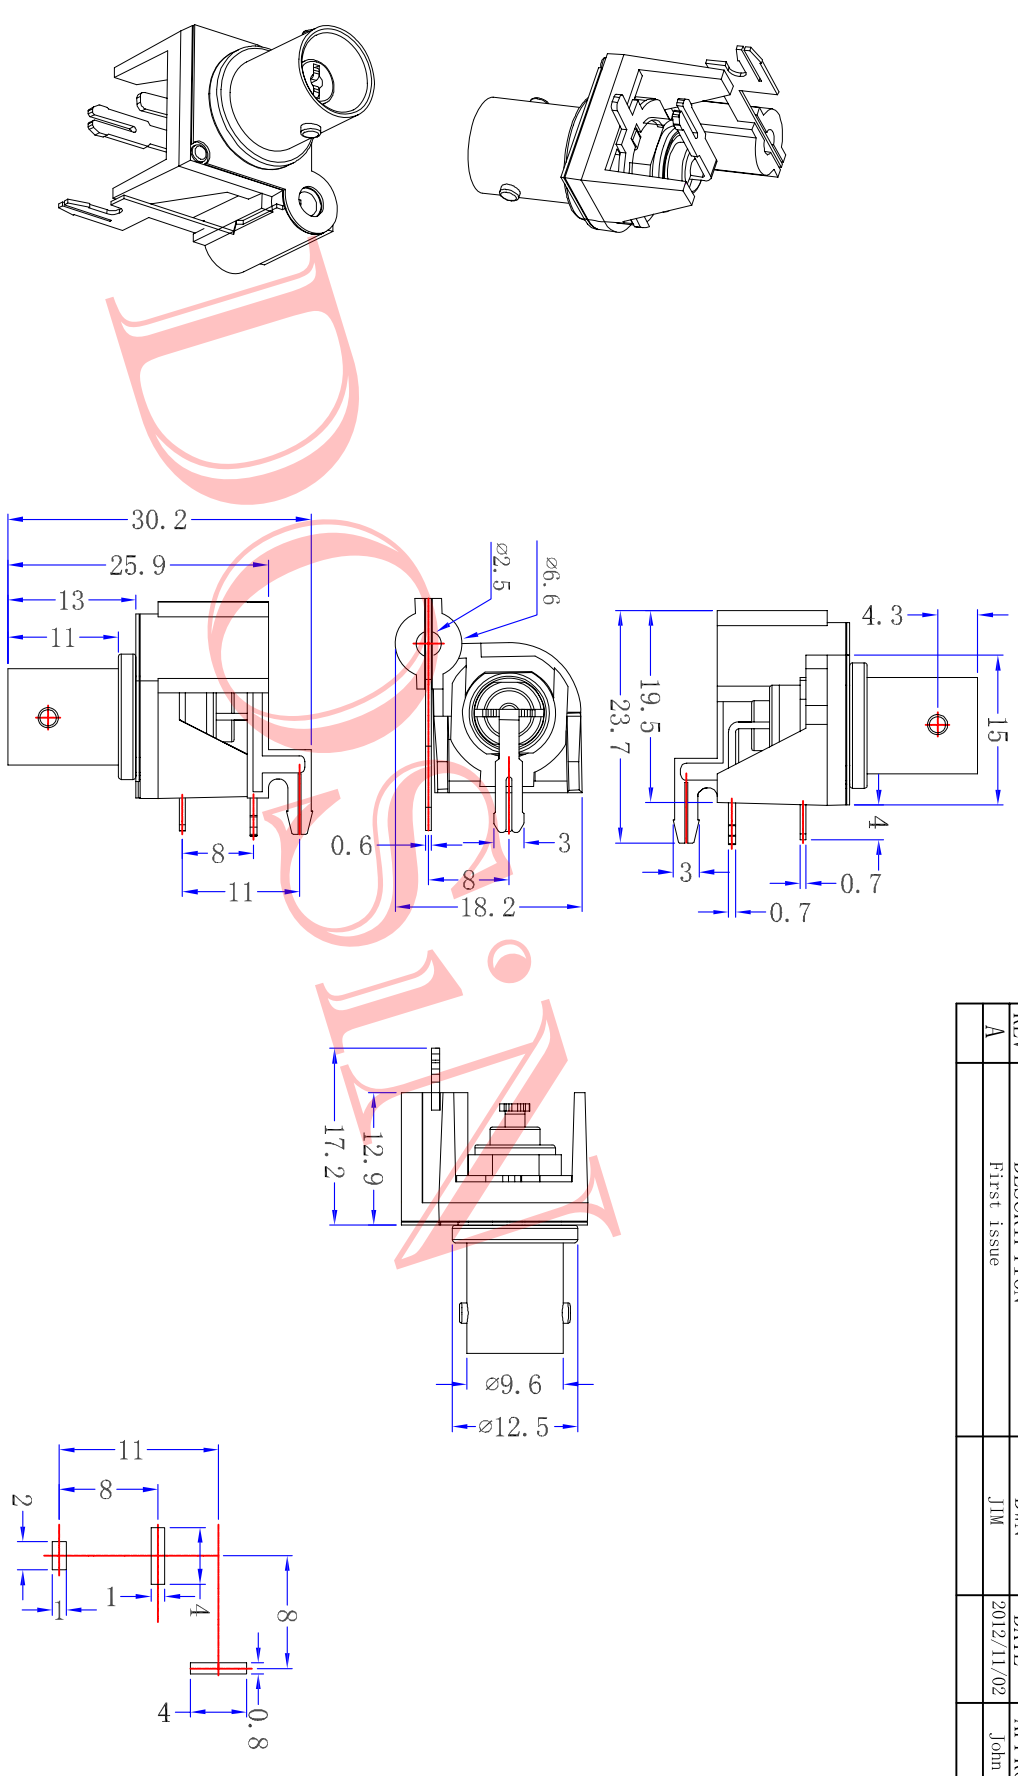

Product NO.		DOSIN-801-0001-1		
REV	DESCRIPTION	DWN	DATE	APPROVEN
A	First Issue	JJM	2012/11/02	John kime

NOTE:

6	Insulator	POM	WHITE	1	DRAWN Zelin Zhang 2012/11/10 CHECKED APPROVALS John Kime 19/04/2012	Tolerance	0-6 6-30 30-120 Angular	$\pm 0.05$ $\pm 0.10$ $\pm 0.20$ $\pm 2^\circ$
5	Solder column	Iron	NICKEL	1		View	$\phi$	
4	IRON PLATES	Iron	NICKEL	1		UNIT	MM	
3	PANEL	ABS	BLACK	1		SCALE	1:1	
2	PIN	BRASS	NICKEL	1				
1	BODY	ZINC	NICKEL	1				
NO	DESCRIPTION	MATERIAL	FINISH	QTY				

Name: BNC 1x1 CONNECTOR  
 SIZE A  
 Product NO. DOSIN-801-0001-1

Date/Time 2012/11/02  
 CAD FILE D:/company drawings/BD  
 SHEET: 1 OF 1