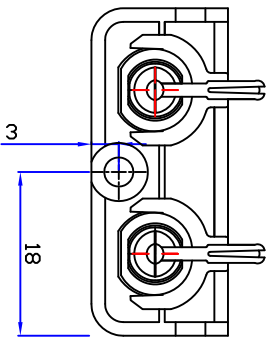

Product NO.		DOSIN-801-0005		
REV	DESCRIPTION	DWN	DATE	APPROVEN
A	First issue	JJM	2012/11/02	John kine

PCB

NOTE:		Tolerance		0-6 6-30 30-120 Angular		±0.05 ±0.10 ±0.20 ±2°	
DRAWN		View		UNIT		MM	
Zelin Zhang		Checked		SCALE		1:1	
APPROVALS		UNIT		DATE		REV	
John		UNIT		12/04.2012		1 OF 1	
DESCRIPTION		MATERIAL		FINISH		QTY	
BODY		ZINC		NICKEL		2	
PIN		BRASS		NICKEL		2	
PANEL		ABS		BLACK		1	
IRON PLATES		Iron		NICKEL		1	
Solder column		Iron		NICKEL		2	
Insulator		POM		---		2	

Name: BNC 1x2 CONNECTOR

SIZE A Product NO. DOSIN-801-0005

Date/Time 2012/11/02 CAD FILE D:/company drawings/BD

X-ON Electronics

Largest Supplier of Electrical and Electronic Components

Click to view similar products for [RF Connectors / Coaxial Connectors](#) category: