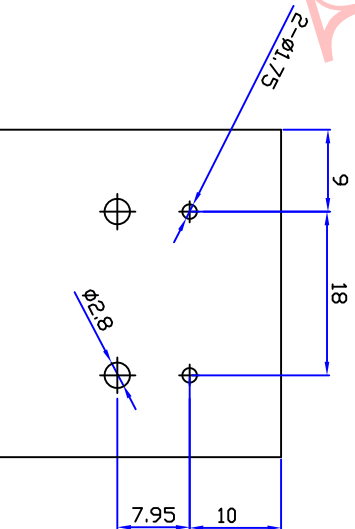

Product NO.		DOSIN-801-0005		
REV	DESCRIPTION	DWN	DATE	APPROVEN
A	First issue	JJM	2012/11/02	John kine

PCB

NOTE:		Tolerance		0-6 6-30 30-120 Angular		±0.05 ±0.10 ±0.20 ±2°	
DRAWN		View		UNIT		MM	
Zelin Zhang		Checked		SCALE		1:1	
APPROVALS		UNIT		DATE		REV	
John		UNIT		12/04.2012		1 OF 1	
DESCRIPTION		MATERIAL		FINISH		QTY	
BODY		ZINC		NICKEL		2	
PIN		BRASS		NICKEL		2	
PANEL		ABS		BLACK		1	
IRON PLATES		Iron		NICKEL		1	
Solder column		Iron		NICKEL		2	
Insulator		POM		---		2	

Name: BNC 1x2 CONNECTOR

SIZE A Product NO. DOSIN-801-0005

Date/Time 2012/11/02 CAD FILE D:/company drawings/BD

X-ON Electronics

Largest Supplier of Electrical and Electronic Components

Click to view similar products for [RF Connectors / Coaxial Connectors](#) category: