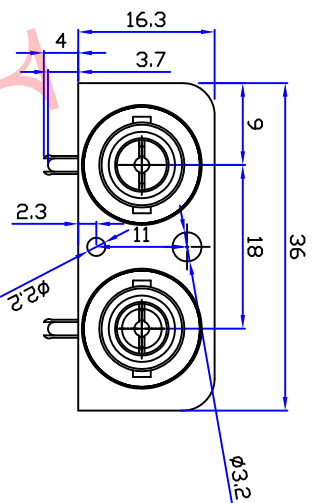

Product NO.		DOSIN-801-0005		
REV	DESCRIPTION	DWN	DATE	APPROVEN
A	First issue	JJM	2012/11/02	John kine

PCB

NOTE:		Tolerance		0-6 6-30 30-120 Angular		±0.05 ±0.10 ±0.20 ±2°	
DRAWN		View		UNIT		MM	
Zelin Zhang		Checked		SCALE		1:1	
APPROVALS		UNIT		DATE		REV	
John		UNIT		12/04.2012		1 OF 1	
DESCRIPTION		MATERIAL		FINISH		QTY	
BODY		ZINC		NICKEL		2	
PIN		BRASS		NICKEL		2	
PANEL		ABS		BLACK		1	
IRON PLATES		Iron		NICKEL		1	
Solder column		Iron		NICKEL		2	
Insulator		POM		---		2	

Name: BNC 1x2 CONNECTOR

SIZE A Product NO. DOSIN-801-0005

Date/Time 2012/11/02 CAD FILE D:/company drawings/BD

X-ON Electronics

Largest Supplier of Electrical and Electronic Components

Click to view similar products for [RF Connectors / Coaxial Connectors](#) category: