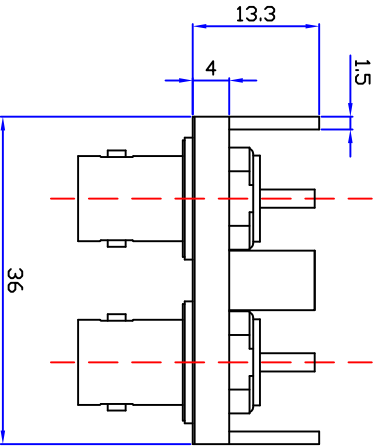

Product NO.		DOSIN-801-0005		
REV	DESCRIPTION	DWN	DATE	APPROVEN
A	First issue	JJM	2012/11/02	John kine

PCB

NOTE:		Tolerance		0-6 6-30 30-120 Angular		±0.05 ±0.10 ±0.20 ±2°	
DRAWN		View		UNIT		MM	
Zelin Zhang		Checked		SCALE		1:1	
APPROVALS		UNIT		DATE		REV	
John		UNIT		12/04.2012		1 OF 1	
DESCRIPTION		MATERIAL		FINISH		QTY	
BODY		ZINC		NICKEL		2	
PIN		BRASS		NICKEL		2	
PANEL		ABS		BLACK		1	
IRON PLATES		Iron		NICKEL		1	
Solder column		Iron		NICKEL		2	
Insulator		POM		---		2	

Name: BNC 1x2 CONNECTOR

SIZE A Product NO. DOSIN-801-0005

Date/Time 2012/11/02 CAD FILE D:/company drawings/BD

X-ON Electronics

Largest Supplier of Electrical and Electronic Components

Click to view similar products for [RF Connectors / Coaxial Connectors](#) category: