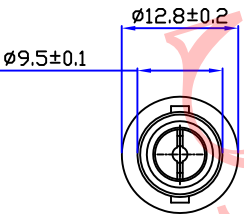

Product NO.		DOSIN-801-0005		
REV	DESCRIPTION	DWN	DATE	APPROVEN
A	First issue	JJM	2012/11/02	John kine

PCB

NOTE:		Tolerance		0-6 6-30 30-120 Angular		±0.05 ±0.10 ±0.20 ±2°	
DRAWN		View		UNIT		MM	
Zelin Zhang		Checked		SCALE		1:1	
APPROVALS		UNIT		DATE		REV	
John		UNIT		12/04.2012		1 OF 1	
DESCRIPTION		MATERIAL		FINISH		QTY	
BODY		ZINC		NICKEL		2	
PIN		BRASS		NICKEL		2	
PANEL		ABS		BLACK		1	
IRON PLATES		Iron		NICKEL		1	
Solder column		Iron		NICKEL		2	
Insulator		POM		---		2	

Name: BNC 1x2 CONNECTOR

SIZE A Product NO. DOSIN-801-0005

Date/Time 2012/11/02 CAD FILE D:/company drawings/BD

X-ON Electronics

Largest Supplier of Electrical and Electronic Components

Click to view similar products for [RF Connectors / Coaxial Connectors](#) category: