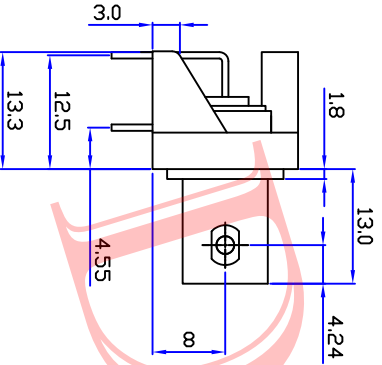

Product NO.		DOSIN-801-0005		
REV	DESCRIPTION	DWN	DATE	APPROVEN
A	First issue	JJM	2012/11/02	John kine

PCB

NOTE:		Tolerance		0-6 6-30 30-120 Angular		±0.05 ±0.10 ±0.20 ±2°	
DRAWN		View		UNIT		MM	
Zelin Zhang		Checked		SCALE		1:1	
APPROVALS		UNIT		DATE		REV	
John		UNIT		12/04.2012		1 OF 1	
DESCRIPTION		MATERIAL		FINISH		QTY	
BODY		ZINC		NICKEL		2	
PIN		BRASS		NICKEL		2	
PANEL		ABS		BLACK		1	
IRON PLATES		Iron		NICKEL		1	
Solder column		Iron		NICKEL		2	
Insulator		POM		---		2	

Name: BNC 1x2 CONNECTOR

SIZE A Product NO. DOSIN-801-0005

Date/Time 2012/11/02 CAD FILE D:/company drawings/BD

X-ON Electronics

Largest Supplier of Electrical and Electronic Components

Click to view similar products for [RF Connectors / Coaxial Connectors](#) category: