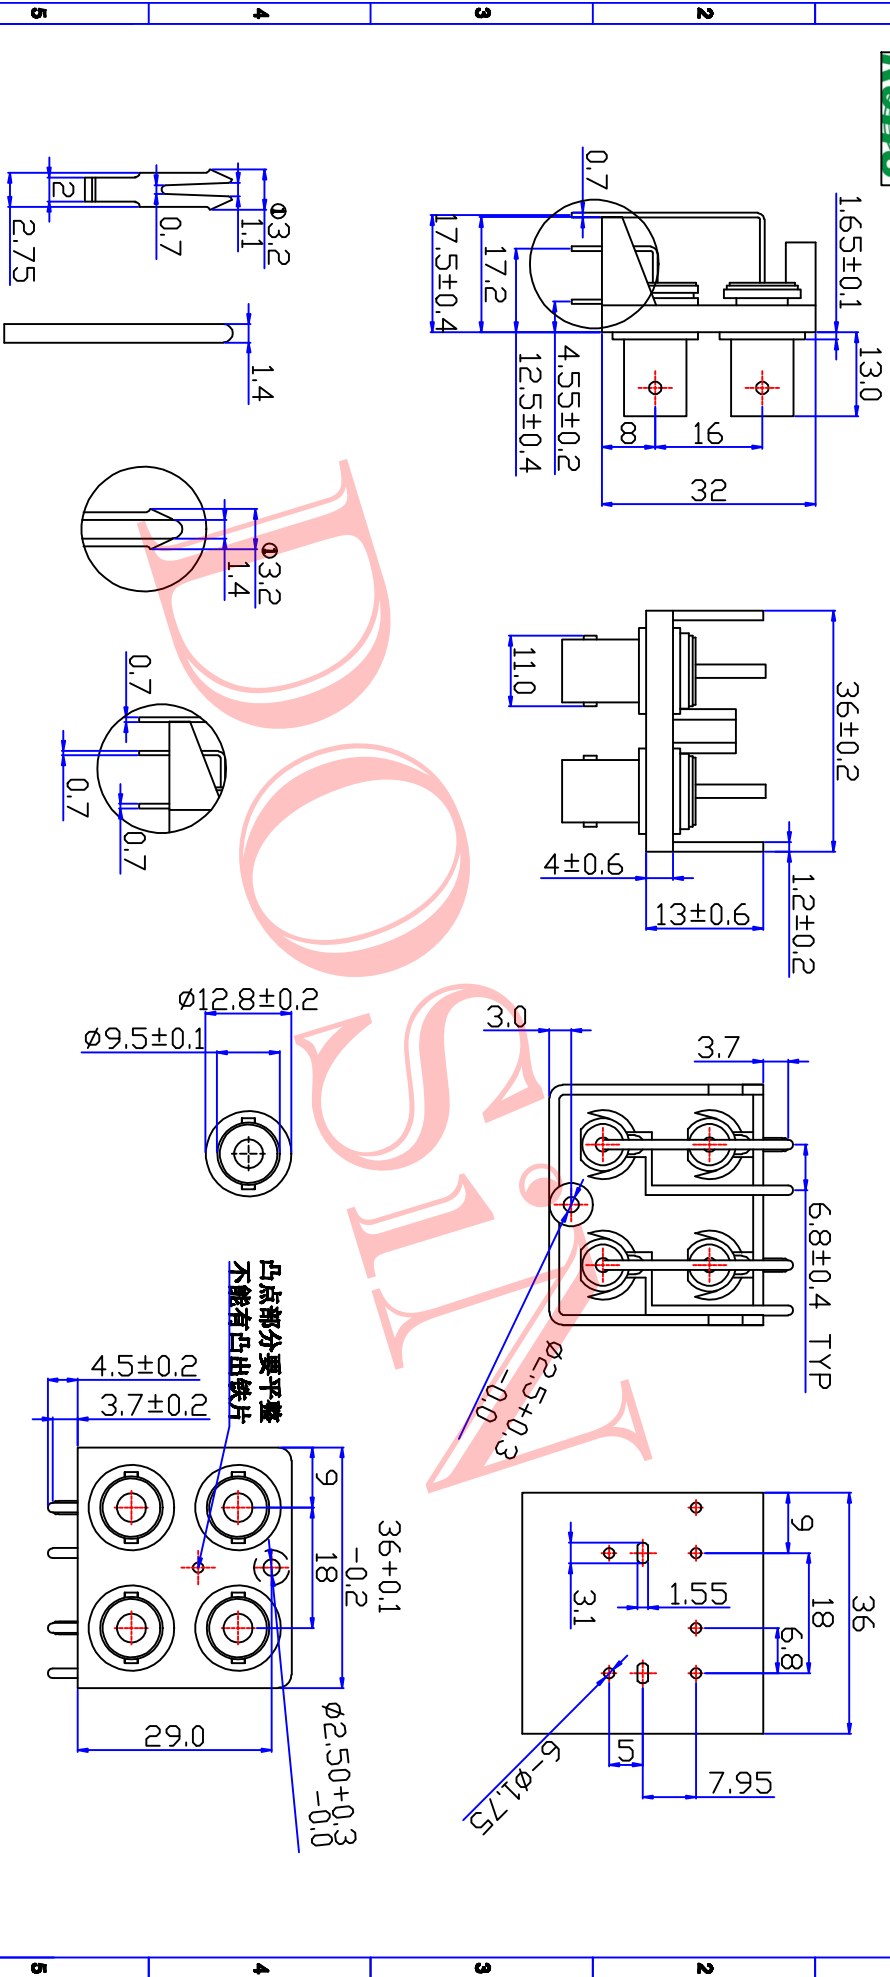

Product NO.		DOSIN-801-0014	
REV	DESCRIPTION	DWN	DATE
A	First Issue	JTM	2012/11/02
B	Change Size (Ø2.95±.2)	JTM	2013/11/25
		JTM	John Kine
			John Kine

NOTE:

6	Insulator	POM	WHITE	4	DRAWN	2012/11/10	View	0-6 6-30 30-120 Angular ±2°	±0.15 ±0.20 ±0.5
5	Solder column	Iron	NICKEL	4					
4	IRON PLATES	Iron	NICKEL	1	CHECKED		UNT	NM	1:1
3	PANEL	ABS	BLACK	1	Name: BNC 2x2 CONNECTOR DNN				
2	PIN	BRASS	NICKEL	4	SIZE A Product NO. DOSIN-801-0014				
1	BODY	ZINC	NICKEL	4	DateTime 2012/11/02 CAD FILE D/company drawings/RD SHEET: 1 OF 1				
ND	DESCRIPTION	MATERIAL	FINISH	QTY	APPROVALS John Kine 12/04/2012				