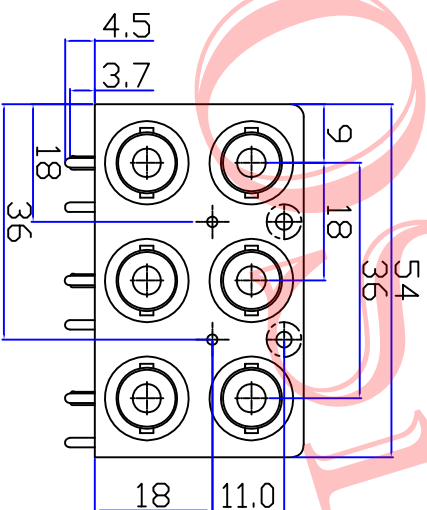

Product NO.		DOSIN-801-0016		
REV	DESCRIPTION	DWN	DATE	APPROVEN
A	First Issue	Mr. Wang	2015/07/03	John Kine
B				

1	Body	Zinc	Nickel	6	NOTE: DRAWN Zelin. Zhang CHECKED	Tolerance 0-6 ±0.15 6-30 ±0.20 30-120 ±0.30 Angular ±5°	View 	UNIT MM	SCALE 1:1	Date/Time 2015/07/03	Product NO. DOSIN-801-0016	CAD FILE H/company drawings/BD	SHEET: 1 OF 1	REV A
2	Insulator	POM	White	6										
3	Center contact	Brass	Nickel	6										
4	PANEL	ABS	BLACK	1										
5	IRON PLATES	IRON	Nickel	1										
6	SOLDER COLUMN	IRON	Nickel	6										
7														
8														
9														
10	Component Number	Material	Finish	QTY										