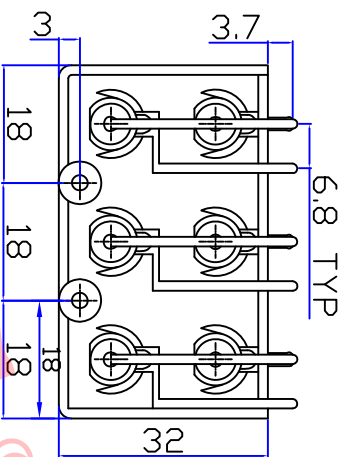

Product NO.		DOSIN-801-0016		
REV	DESCRIPTION	DWN	DATE	APPROVEN
A	First Issue	Mr. Wang	2015/07/03	John Kine
B				

1	Body	Zinc	Nickel	6	NOTE: DRAWN Zelin. Zhang CHECKED	Tolerance 0-6 ±0.15 6-30 ±0.20 30-120 ±0.30 Angular ±5°	View 	UNIT MM	SCALE 1:1	Date/Time 2015/07/03	Product NO. DOSIN-801-0016	CAD FILE H/company drawings/BD	SHEET: 1 OF 1	REV A
2	Insulator	POM	White	6										
3	Center contact	Brass	Nickel	6										
4	PANEL	ABS	BLACK	1										
5	IRON PLATES	IRON	Nickel	1										
6	SOLDER COLUMN	IRON	Nickel	6										
7														
8														
9														
10	Component Number	Material	Finish	QTY										