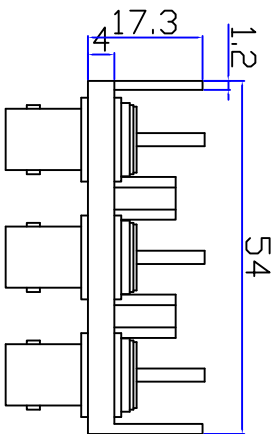

Product NO.		DOSIN-801-0016		
REV	DESCRIPTION	DWN	DATE	APPROVEN
A	First Issue	Mr. Wang	2015/07/03	John Kine
B				

1	Body	Zinc	Nickel	6	NOTE: DRAWN Zelin. Zhang CHECKED	Tolerance 0-6 ±0.15 6-30 ±0.20 30-120 ±0.30 Angular ±5°	View 	UNIT MM	SCALE 1:1	Date/Time 2015/07/03	Product NO. DOSIN-801-0016	CAD FILE H/company drawings/BD	SHEET: 1 OF 1	REV A
2	Insulator	POM	White	6										
3	Center contact	Brass	Nickel	6										
4	PANEL	ABS	BLACK	1										
5	IRON PLATES	IRON	Nickel	1										
6	SOLDER COLUMN	IRON	Nickel	6										
7														
8														
9														
10	Component Number	Material	Finish	QTY										