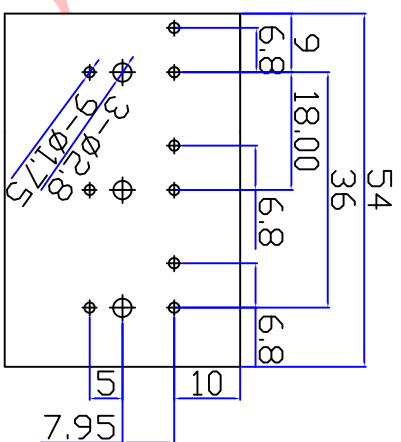

Product NO.		DOSIN-801-0016		
REV	DESCRIPTION	DWN	DATE	APPROVEN
A	First Issue	Mr. Wang	2015/07/03	John Kine
B				

1	Body	Zinc	Nickel	6	NOTE: DRAWN Zelin. Zhang CHECKED	Tolerance 0-6 ±0.15 6-30 ±0.20 30-120 ±0.30 Angular ±5°	View 	UNIT MM	SCALE 1:1	Date/Time 2015/07/03	Product NO. DOSIN-801-0016	CAD FILE H/company drawings/BD	SHEET: 1 OF 1	REV A
2	Insulator	POM	White	6										
3	Center contact	Brass	Nickel	6										
4	PANEL	ABS	BLACK	1										
5	IRON PLATES	IRON	Nickel	1										
6	SOLDER COLUMN	IRON	Nickel	6										
7														
8														
9														
10	Component Number	Material	Finish	QTY										