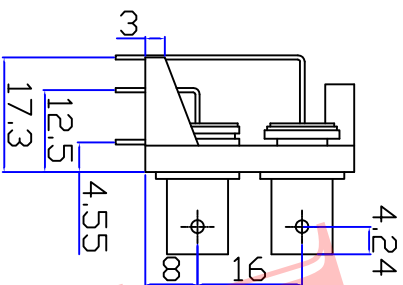

Product NO.		DOSIN-801-0016		
REV	DESCRIPTION	DWN	DATE	APPROVEN
A	First Issue	Mr. Wang	2015/07/03	John Kine
B				

1	Body	Zinc	Nickel	6	NOTE: DRAWN Zelin. Zhang CHECKED	Tolerance 0-6 ±0.15 6-30 ±0.20 30-120 ±0.30 Angular ±5°	View 	UNIT MM	SCALE 1:1	Date/Time 2015/07/03	Product NO. DOSIN-801-0016	CAD FILE H/company drawings/BD	SHEET: 1 OF 1	REV A
2	Insulator	POM	White	6										
3	Center contact	Brass	Nickel	6										
4	PANEL	ABS	BLACK	1										
5	IRON PLATES	IRON	Nickel	1										
6	SOLDER COLUMN	IRON	Nickel	6										
7														
8														
9														
10	Component Number	Material	Finish	QTY										