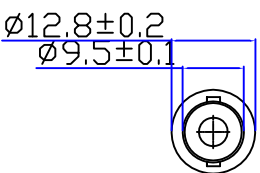

Product NO.		DOSIN-801-0016		
REV	DESCRIPTION	DWN	DATE	APPROVEN
A	First Issue	Mr. Wang	2015/07/03	John Kine
B				

1	Body	Zinc	Nickel	6	NOTE: DRAWN Zelin. Zhang CHECKED	Tolerance 0-6 ±0.15 6-30 ±0.20 30-120 ±0.30 Angular ±5°	View 	UNIT MM	SCALE 1:1	Date/Time 2015/07/03	Product NO. DOSIN-801-0016	CAD FILE H/company drawings/BD	SHEET: 1 OF 1	REV A
2	Insulator	POM	White	6										
3	Center contact	Brass	Nickel	6										
4	PANEL	ABS	BLACK	1										
5	IRON PLATES	IRON	Nickel	1										
6	SOLDER COLUMN	IRON	Nickel	6										
7														
8														
9														
10	Component Number	Material	Finish	QTY										