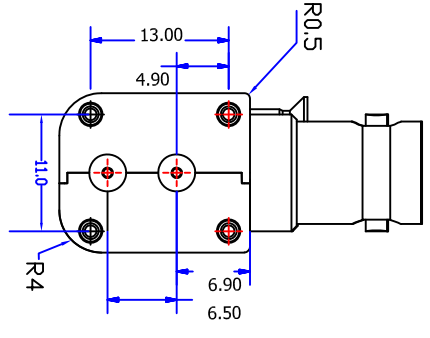

Product NO.		DOSIN-801-0266		
REV	DESCRIPTION	DWN	DATE	APPROVEN
A	First issue	JJM	2012/11/02	John Kine

4	Insulator	PPFE	NICKEL	2
3	INSULATION PLASTIC	ABS	BLACK	2
2	PIN	Phosphor copper	NICKEL	2
1	BODY	ZINC	NICKEL	2
NO	DESCRIPTION	MATERIAL	FINISH	QTY

NOTE:	
DRAWN	2012/11/10
Zelin Zhang	10
CHECKED	
APPROVALS	12/04/2012
John Kine	

Tolerance	0-6 6-30 30-120 Angular	± 0.15 ± 0.20 ± 0.5 $\pm 2^\circ$
View		
UNIT	MM	
SCALE	1:1	

Name:	BNC CONNECTOR DNN		
SIZE	Product NO.	CAD FILE	REV
A	DOSIN-801-0266	D:\company drawings\BD	A
Date/Time	2012/11/02	SHEET:	1 OF 1

DOSIN Dongsin Industrial (H.K) Co. Ltd
东莞市德奈五金电子有限公司
Dosin Hardware Electronics Co., Ltd
E-mail: dosin2005@163.com
dosin2005@dosing-china.com
Web: http://www.dosing.com
TEL: (0086) 769-81153906
FAX: (0086) 769-81875836