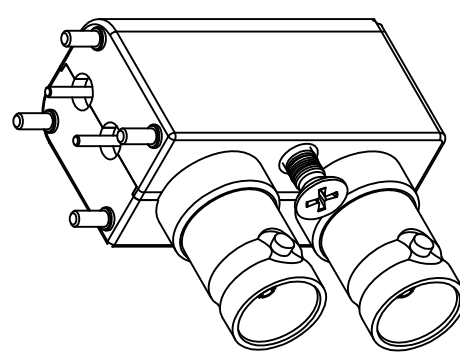

Product NO.		DOSIN-801-0266		
REV	DESCRIPTION	DWN	DATE	APPROVEN
A	First issue	JJM	2012/11/02	John Kine

4	Insulator	PPFE	NICKEL	2
3	INSULATION PLASTIC	ABS	BLACK	2
2	PIN	Phosphor copper	NICKEL	2
1	BODY	ZINC	NICKEL	2
NO	DESCRIPTION	MATERIAL	FINISH	QTY

NOTE:	
DRAWN	2012/11/10
Zelin Zhang	10
CHECKED	
APPROVALS	12/04/2012
John Kine	

Tolerance	0-6 6-30 30-120 Angular	± 0.15 ± 0.20 ± 0.5 $\pm 2^\circ$
View		
UNIT	MM	
SCALE	1:1	

Name:	BNC CONNECTOR DNN		
SIZE	Product NO.	CAD FILE	REV
A	DOSIN-801-0266	D:\company drawings\BD	A
Date/Time	2012/11/02	SHEET:	1 OF 1

DOSIN Dongsin Industrial (H.K) Co. Ltd
东莞市德奈五金电子有限公司
Dosin Hardware Electronics Co., Ltd
E-mail: dosin2005@163.com
dosin2005@dosing-china.com
Web: http://www.dosing.com
TEL: (0086) 769-81153906
FAX: (0086) 769-81875836