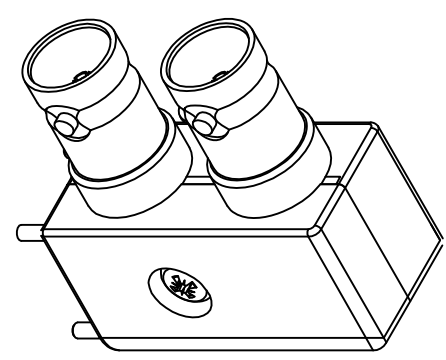

Product NO.		DOSIN-801-0266		
REV	DESCRIPTION	DWN	DATE	APPROVEN
A	First issue	JJM	2012/11/02	John Kine

4	Insulator	PPFE	NICKEL	2
3	INSULATION PLASTIC	ABS	BLACK	2
2	PIN	Phosphor copper	NICKEL	2
1	BODY	ZINC	NICKEL	2
NO	DESCRIPTION	MATERIAL	FINISH	QTY

NOTE:	
DRAWN	2012/11/10
Zelin Zhang	10
CHECKED	
APPROVALS	12/04/2012
John Kine	

Tolerance	0-6 6-30 30-120 Angular	± 0.15 ± 0.20 ± 0.5 $\pm 2^\circ$
View		
UNIT	MM	
SCALE	1:1	

Name:	BNC CONNECTOR DNN		
SIZE	Product NO.	CAD FILE	REV
A	DOSIN-801-0266	D:\company drawings\BD	A
Date/Time	2012/11/02	SHEET:	1 OF 1

DOSIN Dongsin Industrial (H.K) Co. Ltd
东莞市德奈五金电子有限公司
Dosin Hardware Electronics Co., Ltd
E-mail: dosin2005@163.com
dosin2005@dosing-china.com
Web: http://www.dosing.com
TEL: (0086) 769-81153906
FAX: (0086) 769-81875836