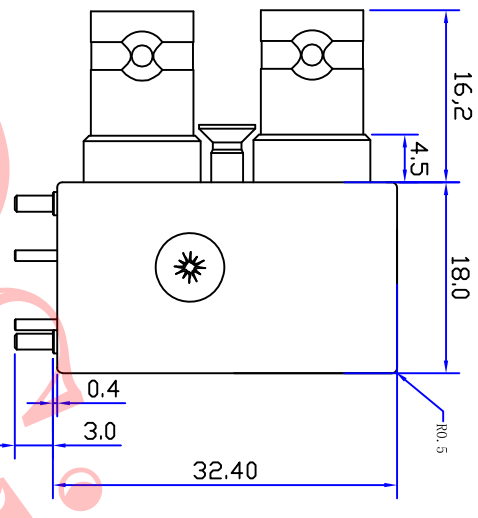

Product NO.		DOSIN-801-0266		
REV	DESCRIPTION	DWN	DATE	APPROVEN
A	First issue	JJM	2012/11/02	John Kine

4	Insulator	PPFE	NICKEL	2
3	INSULATION PLASTIC	ABS	BLACK	2
2	PIN	Phosphor copper	NICKEL	2
1	BODY	ZINC	NICKEL	2
NO	DESCRIPTION	MATERIAL	FINISH	QTY

NOTE:	
DRAWN	2012/11/10
Zelin Zhang	10
CHECKED	
APPROVALS	12/04/2012
John Kine	

Tolerance	0-6 6-30 30-120 Angular	± 0.15 ± 0.20 ± 0.5 $\pm 2^\circ$
View		
UNIT	MM	
SCALE	1:1	

Name:	BNC CONNECTOR DNN		
SIZE	Product NO.	CAD FILE	REV
A	DOSIN-801-0266	D:\company drawings\BD	A
Date/Time	2012/11/02	SHEET:	1 OF 1

DOSIN Dongsin Industrial (H.K) Co. Ltd
东莞市德奈五金电子有限公司
Dosin Hardware Electronics Co., Ltd
E-mail: dosin2005@163.com
dosin2005@dosing-china.com
Web: http://www.dosing.com
TEL: (0086) 769-81153906
FAX: (0086) 769-81875836