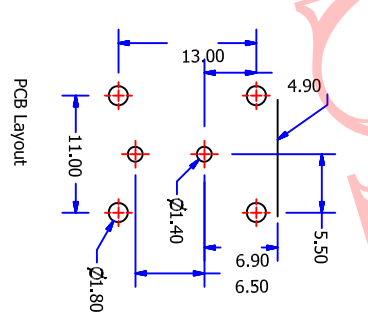

Product NO.		DOSIN-801-0266		
REV	DESCRIPTION	DWN	DATE	APPROVEN
A	First issue	JJM	2012/11/02	John Kine

4	Insulator	PPFE	NICKEL	2
3	INSULATION PLASTIC	ABS	BLACK	2
2	PIN	Phosphor copper	NICKEL	2
1	BODY	ZINC	NICKEL	2
NO	DESCRIPTION	MATERIAL	FINISH	QTY

NOTE:	
DRAWN	2012/11/10
Zelin Zhang	10
CHECKED	
APPROVALS	12/04/2012
John Kine	

Tolerance	0-6 6-30 30-120 Angular	± 0.15 ± 0.20 ± 0.5 $\pm 2^\circ$
View		
UNIT	MM	
SCALE	1:1	

Name:	BNC CONNECTOR DNN		
SIZE	Product NO.	CAD FILE	REV
A	DOSIN-801-0266	D:\company drawings\BD	A
Date/Time	2012/11/02	SHEET:	1 OF 1

DOSIN Dongsin Industrial (H.K) Co. Ltd
东莞市德奈五金电子有限公司
Dosin Hardware Electronics Co., Ltd
E-mail: dosin2005@163.com
dosin2005@dosing-china.com
Web: http://www.dosing.com
TEL: (0086) 769-81153906
FAX: (0086) 769-81875836