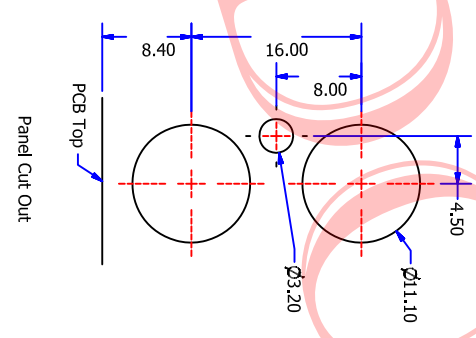

Product NO.		DOSIN-801-0266		
REV	DESCRIPTION	DWN	DATE	APPROVEN
A	First issue	JJM	2012/11/02	John Kine

4	Insulator	PPFE	NICKEL	2
3	INSULATION PLASTIC	ABS	BLACK	2
2	PIN	Phosphor copper	NICKEL	2
1	BODY	ZINC	NICKEL	2
NO	DESCRIPTION	MATERIAL	FINISH	QTY

NOTE:	
DRAWN	2012/11/10
Zelin Zhang	10
CHECKED	
APPROVALS	12/04/2012
John Kine	

Tolerance	0-6 6-30 30-120 Angular	± 0.15 ± 0.20 ± 0.5 $\pm 2^\circ$
View		
UNIT	MM	
SCALE	1:1	

Name:	BNC CONNECTOR DNN		
SIZE	Product NO.	CAD FILE	REV
A	DOSIN-801-0266	D:\company drawings\BD	A
Date/Time	2012/11/02	SHEET:	1 OF 1

DOSIN Dongsin Industrial (H.K) Co. Ltd
东莞市德奈五金电子有限公司
Dosin Hardware Electronics Co., Ltd
E-mail: dosin2005@163.com
dosin2005@dosing-china.com
Web: http://www.dosing.com
TEL: (0086) 769-81153906
FAX: (0086) 769-81875836