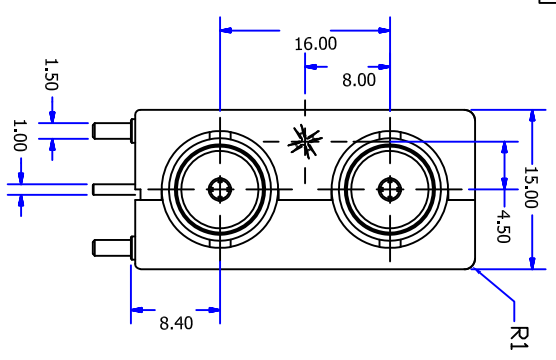

Product NO.		DOSIN-801-0266		
REV	DESCRIPTION	DWN	DATE	APPROVEN
A	First issue	JJM	2012/11/02	John Kine

4	Insulator	PPFE	NICKEL	2
3	INSULATION PLASTIC	ABS	BLACK	2
2	PIN	Phosphor copper	NICKEL	2
1	BODY	ZINC	NICKEL	2
NO	DESCRIPTION	MATERIAL	FINISH	QTY

NOTE:	
DRAWN	2012/11/10
Zelin Zhang	10
CHECKED	
APPROVALS	12/04/2012
John Kine	

Tolerance	0-6 6-30 30-120 Angular	± 0.15 ± 0.20 ± 0.5 $\pm 2^\circ$
View		
UNIT	MM	
SCALE	1:1	

Name:	BNC CONNECTOR DNN		
SIZE	Product NO.	CAD FILE	REV
A	DOSIN-801-0266	D:\company drawings\BD	A
Date/Time	2012/11/02	SHEET:	1 OF 1

DOSIN Dongsin Industrial (H.K) Co. Ltd
东莞市德奈五金电子有限公司
Dosin Hardware Electronics Co., Ltd
E-mail: dosin2005@163.com
dosin2005@dosing-china.com
Web: http://www.dosing.com
TEL: (0086) 769-81153906
FAX: (0086) 769-81875836