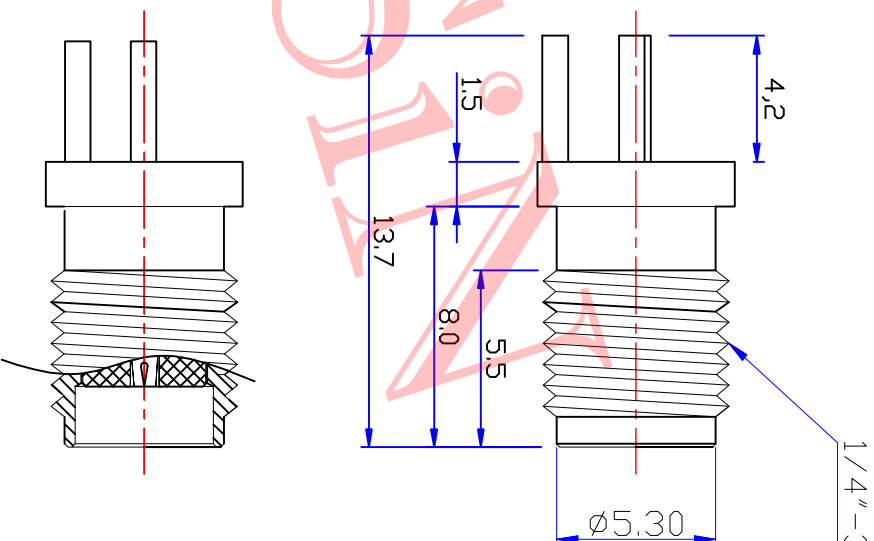

Product NO.		DOSIN-806-0134	
REV	DESCRIPTION	DWN	DATE
A	First Issue	Mr. Kang	2015/11/22
B			
		APPROVEN	John Kline

Specifications:

- IMPEDANCE: 50 Ohms
- Frequency range: 0~6GHZ
- VSWR: 1.5MAX
- Working voltage: 500V rms @ sea level
- Insulation resistance: 5000 Ohms min
- Temperature range: -55°C TO +155°C
- Relative temperature: ≤95% (40° C±2° C)

1	Body	Brass	Au: 1u"	NOTE:					
2	Insulator	TEFLON	White						
3	Center contact	Phosphor	Au: 3u"						
4				DRAWN					
5				Ze Jin Zhang					
6				CHECKED					
7									
8									
9									
10	Component Number	Material	Finish	APPROVALS	SCALE	UNIT	MM	1:1	DATE
A				Ze Jin Zhang					2015/11/22