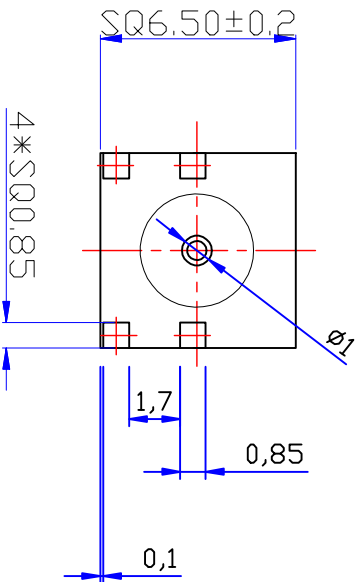

Product NO.		DOSIN-806-0134	
REV	DESCRIPTION	DWN	DATE
A	First Issue	Mr. Kang	2015/11/22
B			
		APPROVEN	John Kline

Specifications:

- IMPEDANCE: 50 Ohms
- Frequency range: 0~6GHZ
- VSWR: 1.5MAX
- Working voltage: 500V rms @ sea level
- Insulation resistance: 5000 Ohms min
- Temperature range: -55°C TO +155°C
- Relative temperature: ≤95% (40° C±2° C)

1	Body	Brass	Au: 1u"	NOTE:					
2	Insulator	TEFLON	White						
3	Center contact	Phosphor	Au: 3u"						
4				DRAWN					
5				Ze Jin Zhang					
6				CHECKED					
7									
8									
9									
10	Component Number	Material	Finish	APPROVALS	SCALE	UNIT	MM	1:1	DATE
A				Ze Jin Zhang					2015/11/22