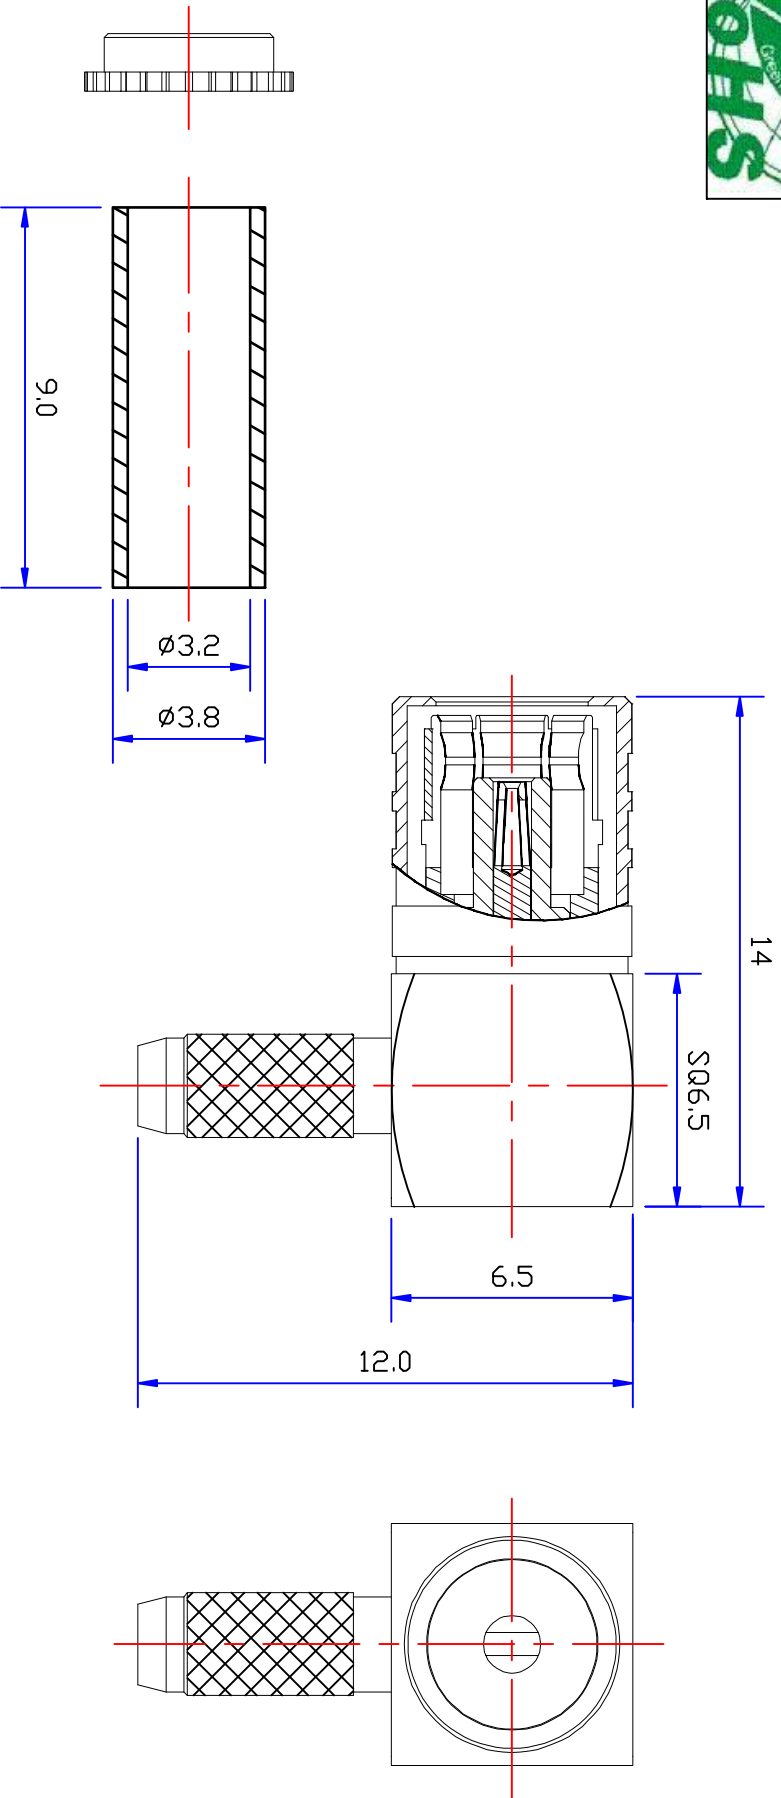

Product NO.		DOSIN-807-0020	
REV	DESCRIPTION	DWN	DATE
A	First Issue	Mr. Kang	2015/08/04
B			APPROVEN
			John Kline

1	FERRULE	BRASS	GOLD PLATED
1	COVER	BRASS	GOLD PLATED
1	CONTACT	BERYLLIUM COPPER	GOLD PLATED
1	BODY	BRASS	GOLD PLATED
1	BODY	BRASS	GOLD PLATED
1	SLEEVE	BRASS	GOLD PLATED
1	INSULATOR	TEFLON	NONE
1	RETAINING RING	SUS-304	NONE
QTY	DESCRIPTION	MATERIAL	FINISH

NOTE:		Tolerance	0-6 6-30 30-120 Angular	±0.15 ±0.20 ±0.30 ±5°
DRAWN Zel in. Zhang		View		
CHECKED		UNIT	MM	
APPROVALS <i>John Kline</i>		SCALE	1:1	

**Dosin Industrial (HK) Co Ltd**  
 东莞市松泽五金电子有限公司  
*Dosin Hardware Electronics Co, Ltd*  
 Name: **SMB R/A PLUG FOR RG174 CABLE**