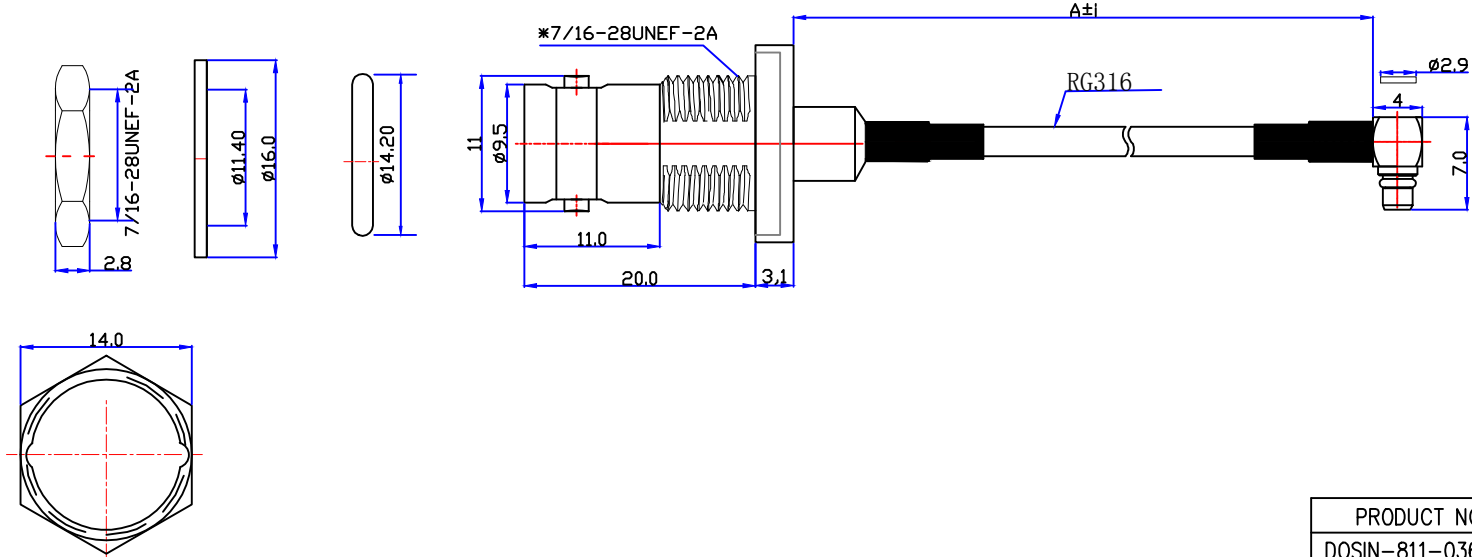

Customer NO: DOSIN-811-0368				
REV	DESCRIPTION	DWN	DATE	APPROVEN
A	First issue	Mr. CHEN	2017/6/17	John kine
B	增加线长300mm料号	CHEN	2021/4/19	John kine

PRODUCT NO	SLZE(A)	TOLERANCE(i)
DOSIN-811-0368	230mm	5.0mm
DOSIN-811-0368A	300mm	5.0mm

DESCRIPTION	MATERIAL	FINISH	QTY	
6	GASKET	SILICONE	RED	1
5	HEX NUT	BRASS	NICKEL	1
4	LOCK WASHER	BRASS	NICKEL	1
3	MMCX PLUG R/A	BRASS	GOLD	1
2	CABLE	RG316	BROWN	230
1	BNC JACK	BRASS	NICKEL	1

NOTE:	Tolerance	X. ±0.15 X.X ±0.10 X.XX ±0.05 Angular ±5°
DRAWN CHEN	View	
CHECKED	UNIT	MM
APPROVALS John	SCALE	1:1

Name: BNC JACK TO MMCX PLUG R/A, RG316 CABLE

SIZE A	Product NO.	REV B
	DOSIN-811-0368	
DateTime	CAD FILE	SHEET: 1 OF 1
2021/4/19	H/company drawings/BD	

X-ON Electronics

Largest Supplier of Electrical and Electronic Components