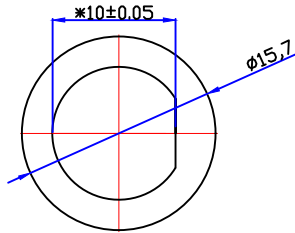

Customer NO: DOSIN-811-0368				
REV	DESCRIPTION	DWN	DATE	APPROVEN
A	First issue	Mr. CHEN	2017/6/17	John kine
B	增加线长300mm料号	CHEN	2021/4/19	John kine

PRODUCT NO	SLZE(A)	TOLERANCE(i)
DOSIN-811-0368	230mm	5.0mm
DOSIN-811-0368A	300mm	5.0mm

DESCRIPTION	MATERIAL	FINISH	QTY	
6	GASKET	SILICONE	RED	1
5	HEX NUT	BRASS	NICKEL	1
4	LOCK WASHER	BRASS	NICKEL	1
3	MMCX PLUG R/A	BRASS	GOLD	1
2	CABLE	RG316	BROWN	230
1	BNC JACK	BRASS	NICKEL	1

NOTE:	Tolerance	X. ±0.15 X.X ±0.10 X.XX ±0.05 Angular ±5°
DRAWN CHEN	View	
CHECKED	UNIT	MM
APPROVALS John	SCALE	1:1

DOSIN Dosin Industrial (HK) Co., Ltd
东莞市德索五金电子制品有限公司
Dosin Hardware Electronics Co., Ltd

E-mail: dosin2005@163.com
dosin2005@dosin-china.com
Web: http://www.dosinconn.com
TEL: (0086) 769-81153906
FAX: (0086) 769-81875836

Name: BNC JACK TO MMCX PLUG R/A, RG316 CABLE

SIZE A	Product NO.	REV B
	DOSIN-811-0368	
DateTime	CAD FILE	SHEET: 1 OF 1
2021/4/19	H/company drawings/BD