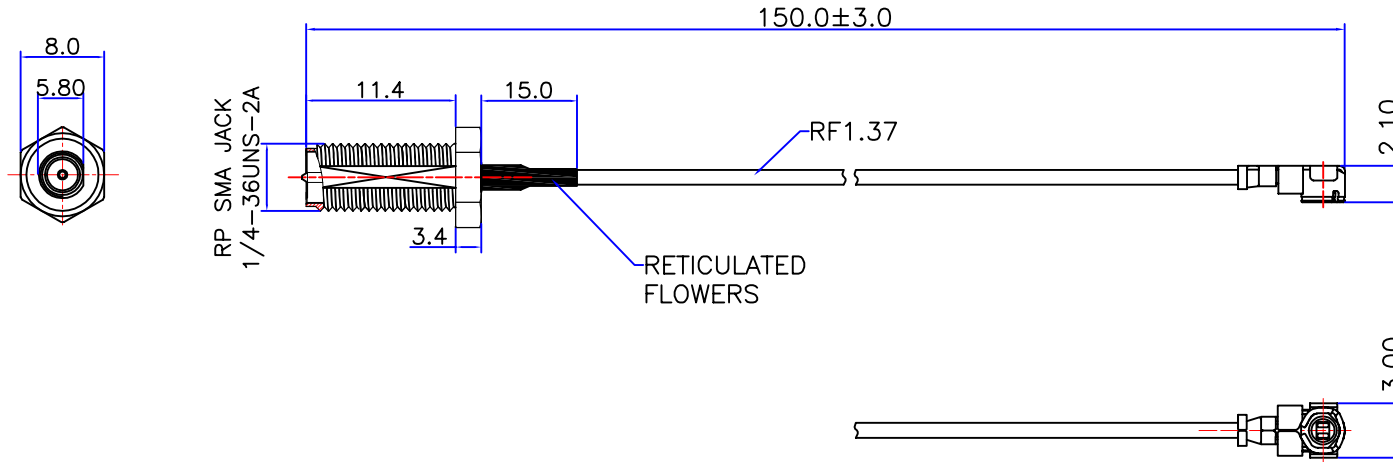

PRODUCT NO:		DOSIN-811-1005		
REV	DESCRIPTION	DWN	DATE	APPROVEN
A	FIRST ISSUE	W.cheng	2020/09/26	John kine
B				

**SPECIFICATIONS:**

IMPEDANCE: 50 ohms  
 FREQUENCY RANGE: 0~6GHz  
 VSWR: 1.5MAX  
 WITHSTANDING VOLTAGE: 500VRMS  
 INSULATION RESISTANCE: 5000 megohms  
 TEMPERATURE RANGE: ≤ -65°C +165°C

TOIERANCE	UNLESS OTHER WISPECIFIED TOLERANCES FDR INCHES ARE 0.5-8MM±0.20MM 8-30MM±0.40MM 30-120MM±0.50MM
VIEW	
UNIT	MM
SCALE	1 : 1
D	

<b>DOSIN INDUSTRIAL(HK)CO.,LTD</b>		Web: <a href="http://www.dosinconn.com">http://www.dosinconn.com</a> dosin2005@dosin-china.com E-mail: dosin2005@163.com Tel: (0086)769-81153906 Fax: (0086)769-81875836	
<b>东莞市德索五金电子有限公司</b> Dongguan Dosin Hardware Electronics Co.,Ltd.		NAME: RP SMA JACK TO I-PEX FOR RF1.37 CABLE	
SIZE	A	PRODUCT NO:	DOSIN-811-1005
DATE	TIME	CAD FILE	REV
2020/09/26		H/companydrawings/BD	A
			SHEET: 1 OF 1
F		G	