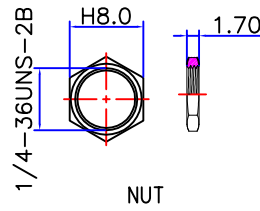

PRODUCT NO:		DOSIN-811-1005		
REV	DESCRIPTION	DWN	DATE	APPROVEN
A	FIRST ISSUE	W.cheng	2020/09/26	John kine
B				

**SPECIFICATIONS:**

IMPEDANCE: 50 ohms  
 FREQUENCY RANGE: 0~6GHz  
 VSWR: 1.5MAX  
 WITHSTANDING VOLTAGE: 500VRMS  
 INSULATION RESISTANCE: 5000 megohms  
 TEMPERATURE RANGE: ≤ -65°C +165°C

NUT

WASHER

1	RP SMA JACK	BRASS	GOLD	1
2	CABLE	RF1.37	BLACK	1
3	I-PEX	BRASS	GOLD	1
4	WASHER	BRASS	GOLD	1
5	NUT	BRASS	GOLD	1
6				
7				
8				
9				
10				
NO	COMPONENT NUMBER	MATERIAL	FINISH	QTY
	A	B		

NOTE:	
DRAWN	2020/09/26
W.cheng	
CHECKED	
APPROVALS	
C	

TOIERANCE	UNLESS OTHER WISPECIFIED TOLERANCES FDR INCHES ARE 0.5-8MM±0.20MM 8-30MM±0.40MM 30-120MM±0.50MM
VIEW	
UNIT	MM
SCALE	1 : 1
D	

<b>DOSIN INDUSTRIAL(HK)CO.,LTD</b>		Web: <a href="http://www.dosinconn.com">http://www.dosinconn.com</a> dosin2005@dosin-china.com E-mail: dosin2005@163.com Tel: (0086)769-81153906 Fax: (0086)769-81875836	
<b>东莞市德索五金电子有限公司</b> Dongguan Dosin Hardware Electronics Co.,Ltd.		NAME: RP SMA JACK TO I-PEX FOR RF1.37 CABLE	
SIZE	A	PRODUCT NO:	DOSIN-811-1005
DATE	TIME	CAD FILE	REV
2020/09/26		H/companydrawings/BD	A
			SHEET: 1 OF 1
F		G	