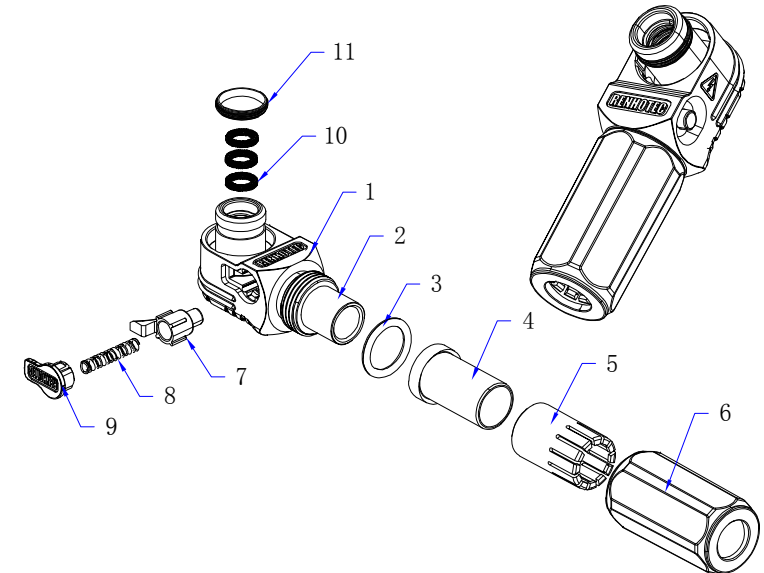

版本	描述	绘制	日期	核准
A	首次发行	FULIU	2023/03/01	

Electrical performance:
 Voltage Rating: 1000V DC
 Withstand voltage: 2500V AC(1Min)
 insulation resistance: $\geq 1000M\Omega$
 Temperature Rise: 4hrs < 40°C

Mechanical behavior:
 Durability: >2000 Cycles
 M&F Holding F: >200N
 IP Level: IP67
 Temperature Rating: -40 °C ~ +105 °C
 Flammability: UL94V-0
 <The product has passed CE certification>

P/N	Colour	Rated current	wire gage	A	B
DOSIN-888-0020-01	Black	120A	25mm ²	7.80	10.20
DOSIN-888-0020-02	Orange				
DOSIN-888-0020-03	Red				
DOSIN-888-0020-04	Black	150A	35mm ²	9.00	11.70
DOSIN-888-0020-05	Orange				
DOSIN-888-0020-06	Red	200A	50mm ²	10.70	13.80
DOSIN-888-0020-07	Black				
DOSIN-888-0020-08	Orange				
DOSIN-888-0020-09	Red				

NO	Description	Material	Finish	Qty
11	Insertion Sealing	Silicone		1
10	Type O contact ring	C17200	Ag	3
9	Button Name	PA66		1
8	Spring	Stainless Steel		1
7	Plastic Button	PA66		1
6	Tail Cover	PA66		1
5	Cable Clamp	PA66		1
4	Rubber Sealing	Silicone		1
3	O-Ring	Silicone		1
2	Socket	T2	Ag	1
1	Receptacle Shell	PA66		1
NO	Description	Material	Finish	Qty