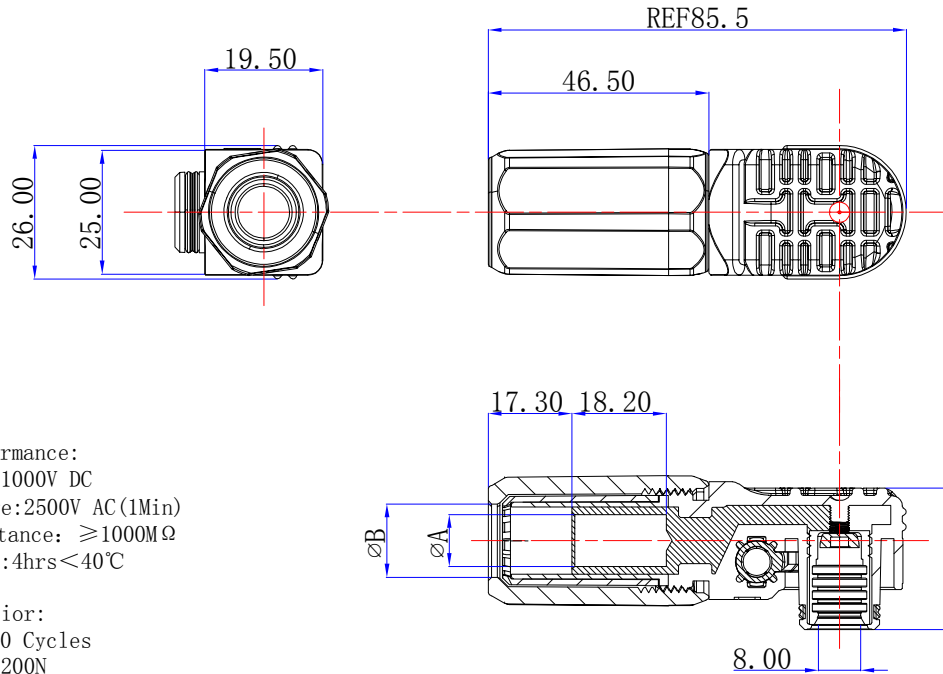

版本	描述	绘制	日期	核准
A	首次发行	FULIU	2023/03/01	

Electrical performance:
 Voltage Rating: 1000V DC
 Withstand voltage: 2500V AC(1Min)
 insulation resistance: $\geq 1000M\Omega$
 Temperature Rise: 4hrs < 40°C

Mechanical behavior:
 Durability: >2000 Cycles
 M&F Holding F: >200N
 IP Level: IP67
 Temperature Rating: -40 °C ~ +105 °C
 Flammability: UL94V-0
 <The product has passed CE certification>

P/N	Colour	Rated current	wire gage	A	B
DOSIN-888-0020-01	Black	120A	25mm ²	7.80	10.20
DOSIN-888-0020-02	Orange				
DOSIN-888-0020-03	Red				
DOSIN-888-0020-04	Black	150A	35mm ²	9.00	11.70
DOSIN-888-0020-05	Orange				
DOSIN-888-0020-06	Red	200A	50mm ²	10.70	13.80
DOSIN-888-0020-07	Black				
DOSIN-888-0020-08	Orange				
DOSIN-888-0020-09	Red				

NO	Description	Material	Finish	Qty
11	Insertion Sealing	Silicone		1
10	Type O contact ring	C17200	Ag	3
9	Button Name	PA66		1
8	Spring	Stainless Steel		1
7	Plastic Button	PA66		1
6	Tail Cover	PA66		1
5	Cable Clamp	PA66		1
4	Rubber Sealing	Silicone		1
3	O-Ring	Silicone		1
2	Socket	T2	Ag	1
1	Receptacle Shell	PA66		1
NO	Description	Material	Finish	Qty