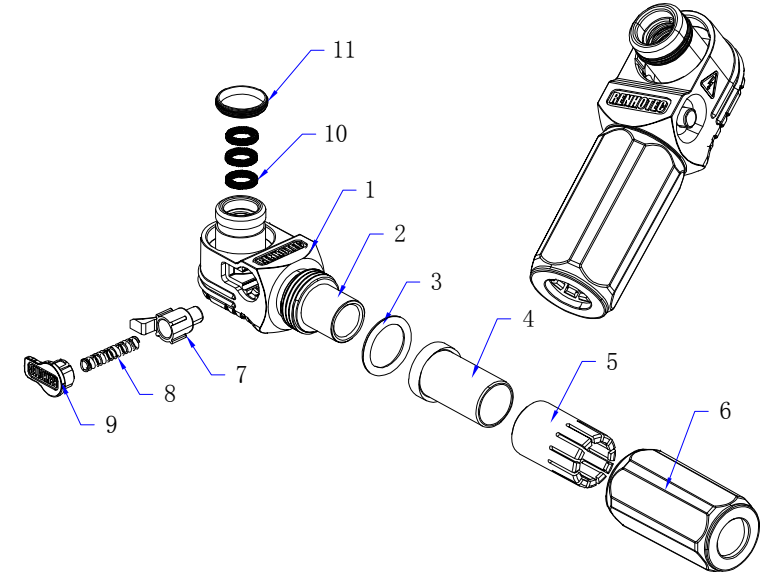

版本	描述	绘制	日期	核准
A	首次发行	FULIU	2023/03/01	

Electrical performance:
 Voltage Rating: 1000V DC
 Withstand voltage: 2500V AC(1Min)
 insulation resistance: $\geq 1000M\Omega$
 Temperature Rise: 4hrs < 40°C

Mechanical behavior:
 Duribility: >2000 Cycles
 M&F Holding F: >200N
 IP Level: IP67
 Temperature Rating: -40 °C ~ +105 °C
 Flammability: UL94V-0
 <The product has passed CE certification>

P/N	Colour	Rated current	wire gage	A	B
DOSIN-888-0020-01	Black	120A	25mm ²	7.80	10.20
DOSIN-888-0020-02	Orange				
DOSIN-888-0020-03	Red				
DOSIN-888-0020-04	Black	150A	35mm ²	9.00	11.70
DOSIN-888-0020-05	Orange				
DOSIN-888-0020-06	Red	200A	50mm ²	10.70	13.80
DOSIN-888-0020-07	Black				
DOSIN-888-0020-08	Orange				
DOSIN-888-0020-09	Red				

NO	Description	Material	Finish	Qty
11	Insertion Sealing	Silicone		1
10	Type O contact ring	C17200	Ag	3
9	Button Name	PA66		1
8	Spring	Stainless Steel		1
7	Plastic Button	PA66		1
6	Tail Cover	PA66		1
5	Cable Clamp	PA66		1
4	Rubber Sealing	Silicone		1
3	O-Ring	Silicone		1
2	Socket	T2	Ag	1
1	Receptacle Shell	PA66		1
NO	Description	Material	Finish	Qty