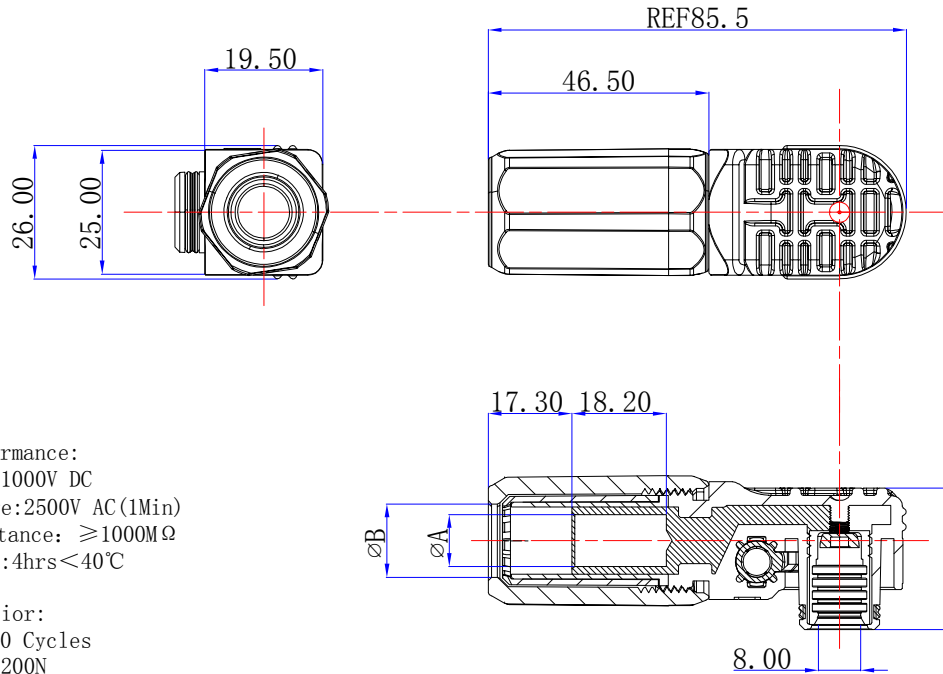

版本	描述	绘制	日期	核准
A	首次发行	FULIU	2023/03/01	

Electrical performance:
 Voltage Rating: 1000V DC
 Withstand voltage: 2500V AC(1Min)
 insulation resistance: $\geq 1000M\Omega$
 Temperature Rise: 4hrs < 40°C

Mechanical behavior:
 Duribility: >2000 Cycles
 M&F Holding F: >200N
 IP Level: IP67
 Temperature Rating: -40 °C ~ +105 °C
 Flammability: UL94V-0
 <The product has passed CE certification>

P/N	Colour	Rated current	wire gage	A	B
DOSIN-888-0020-01	Black	120A	25mm ²	7.80	10.20
DOSIN-888-0020-02	Orange				
DOSIN-888-0020-03	Red				
DOSIN-888-0020-04	Black	150A	35mm ²	9.00	11.70
DOSIN-888-0020-05	Orange				
DOSIN-888-0020-06	Red	200A	50mm ²	10.70	13.80
DOSIN-888-0020-07	Black				
DOSIN-888-0020-08	Orange				
DOSIN-888-0020-09	Red				

NO	Description	Material	Finish	Qty
11	Insertion Sealing	Silicone		1
10	Type O contact ring	C17200	Ag	3
9	Button Name	PA66		1
8	Spring	Stainless Steel		1
7	Plastic Button	PA66		1
6	Tail Cover	PA66		1
5	Cable Clamp	PA66		1
4	Rubber Sealing	Silicone		1
3	O-Ring	Silicone		1
2	Socket	T2	Ag	1
1	Receptacle Shell	PA66		1
NO	Description	Material	Finish	Qty