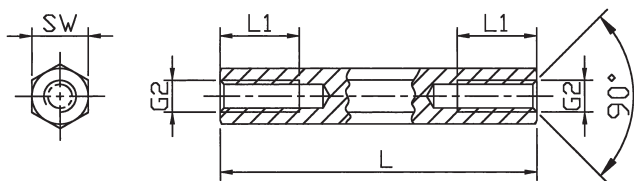

spacer bolt

[Brass, metric thread]

Standard range - spacer bolts [Brass, nickel plated]

EXECUTION DII [Internal / internal thread]

Thread lengths [mm]

L	L1 at M2.5 to M6	L1 at M2
5	5	5
6	6	6
8	8	8
10	10	10
12	12	6
15	15	6
18	9	6
from 20	10	6

Order No.	Execution	Material	SW* (hexagon)	Thread	Standard lengths in mm
111 x (length)	DII	Brass	SW4	M2	5, 6, 8, 10, 12, 15, 18, 20, 25, 30, 35, 40, 45, 50
1112 x	DII	Brass	SW4	M2.5	5, 6, 8, 10, 12, 15, 18, 20, 25, 30, 35, 40, 45, 50
112 x	DII	Brass	SW5	M2.5	5, 6, 8, 10, 12, 15, 18, 20, 25, 30, 35, 40, 45, 50, 55, 60
113 x	DII	Brass	SW5	M3	5, 6, 8, 10, 12, 15, 18, 20, 25, 30, 35, 40, 45, 50, 55, 60
114 x	DII	Brass	SW5.5	M3	5, 6, 8, 10, 12, 15, 18, 20, 25, 30, 35, 40, 45, 50, 55, 60, 65, 70
116 x	DII	Brass	SW7	M4	5, 6, 8, 10, 12, 15, 18, 20, 25, 30, 35, 40, 45, 50, 55, 60, 65, 70, 75, 80, 85, 90, 95, 100
118 x	DII	Brass	SW8	M5	8, 10, 12, 15, 18, 20, 25, 30, 35, 40, 45, 50, 55, 60, 65, 70, 75, 80, 85, 90, 95, 100
119 x	DII	Brass	SW10	M6	10, 12, 15, 18, 20, 25, 30, 35, 40, 45, 50, 55, 60, 65, 70, 75, 80, 85, 90, 95, 100

*SW: width across flats

Ordering example: 111 x 10 = DII / Ms / SW4 / M2 x 10

X-ON Electronics

Largest Supplier of Electrical and Electronic Components

Click to view similar products for [Standoffs & Spacers](#) category: