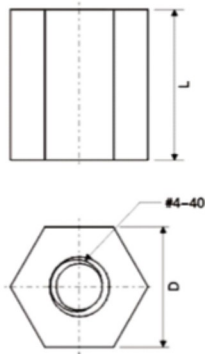

Support Post (Metric)

Spacer Bolts DII

[Polyamide, UNC-thread]

Spacer bolts
Type thread / thread
Styles internal / internal
Material Nylon 6/6 V0 / DMS 806
Colour black / natural
Unit mm
Standard Pack 500 pcs

Standard Lengths "L" in 1 mm increments available

Order No.	Colour	"D"	"L"	"Inch"
8G5134-40x8.0	B N	6.4	8.0	#4-40

Ordering example: 8G5134-40x8.0B for black

[Polyamide, metric thread]

Spacer bolts
Type round
Styles internal / internal
Material Polyamide 6.0 GV / DMS 825
Colour black
Standard Pack from 100 pcs

Thread lengths [mm]

Thread G2	L (mm)	L1 (mm)
M2 / M2.5	to 14	Dead-end thread
	15-20	half length
	from 21	10
M3	to 15	Dead-end thread
	16-20	half length
	from 21	10
M4 / M5 / M6	to 20	Dead-end thread
	from 21	10

Contact resistance DIN 53 482: $>10^{12}$ Ohm/cm

Dielectric strength DIN 54 481: 40 kV/mm

Tolerance for length dimensions: +/- 0,1 mm

Order No.	Diameter (mm)	Thread	Standard lengths in mm-increments
181 rd x (length)	4	M2	from 5 mm to 45 mm
182 rd x	5	M2,5	from 4 mm to 55 mm
185 rd x	6	M3	from 5 mm to 60 mm
187 rd x	8	M4	from 5 mm to 65 mm