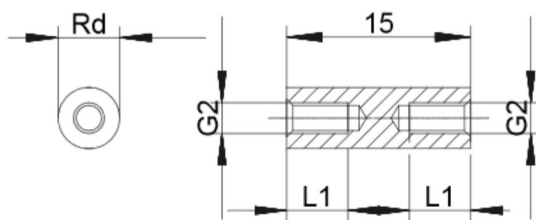

Support Post (Metric)

Spacer Bolts DII

[Polyamide, UNC-thread]

Spacer bolts
Type thread / thread
Styles internal / internal
Material Nylon 6/6 V0 / DMS 806
Colour black / natural
Unit mm
Standard Pack 500 pcs

Standard Lengths "L" in 1 mm increments available

Order No.	Colour	"D"	"L"	"Inch"
8G5134-40x8.0	B N	6.4	8.0	#4-40

Ordering example: 8G5134-40x8.0B for black

[Polyamide, metric thread]

Spacer bolts
Type round
Styles internal / internal
Material Polyamide 6.0 GV / DMS 825
Colour black
Standard Pack from 100 pcs

Thread lengths [mm]

Thread G2	L (mm)	L1 (mm)
M2 / M2.5	to 14	Dead-end thread
	15-20	half length
	from 21	10
M3	to 15	Dead-end thread
	16-20	half length
	from 21	10
M4 / M5 / M6	to 20	Dead-end thread
	from 21	10

Contact resistance DIN 53 482: $>10^{12}$ Ohm/cm

Dielectric strength DIN 54 481: 40 kV/mm

Tolerance for length dimensions: +/- 0,1 mm

Order No.	Diameter (mm)	Thread	Standard lengths in mm-increments
181 rd x (length)	4	M2	from 5 mm to 45 mm
182 rd x	5	M2,5	from 4 mm to 55 mm
185 rd x	6	M3	from 5 mm to 60 mm
187 rd x	8	M4	from 5 mm to 65 mm