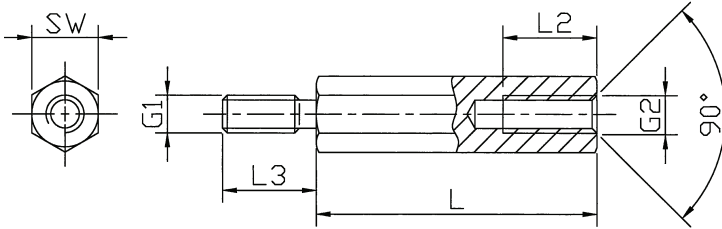

Support Post (Metric)

Spacer Bolts DIA

[Brass, UNC-thread]

Spacer bolts

Type

hexagonal

Styles

internal / external
with undercut
(optional without undercut)

Material

Brass 2.0401 / DMS 100

Surface

nickel plated (G3E)

Standard Pack

from 100 pcs

Thread lengths [mm]

| L | L2 | L3 |
|---|----|--------------------|
| 5 | 3 | 4, 5, 6, 8, 10, 12 |
| 6 | 4 | 6, 8 |

All UNC-types are also available in steel, various lengths as well as UNC 6-32, 8-32 UNC and UNC 2-56 threads.

The tolerances for length dimensions: + / - 0.1 mm

Standard lengths [mm]

| Order No. | SW (hexagonal) | Internal thread | External thread | 05 | 06 |
|-----------------|----------------|-----------------|-----------------|----|----|
| 2100 x (length) | SW5 | 4-40 UNC | 4-40 UNC | 05 | 06 |
| 2103 x | SW5 | 4-40 UNC | M3 | 05 | 06 |
| 2130 x | SW5 | M3 | 4-40 UNC | 05 | 06 |

SW: width across flats

Ordering example: 2100 x 05 / 12 = DIA / Br / SW5 / UNC 4-40 x 05 / 12 (Body length / Outer thread length)

Please add the suffix "of" to the article No. to specify the variant without undercut.