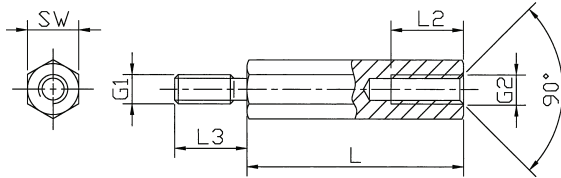

## Spacer Bolts DIA

[ Polyamide, metric thread ]

### Spacer bolts

Type	hexagonal
Styles	internal / external
Material	Polyamide 6.6 / DMS 824
Colour	black
Standard Pack	from 100 pcs

Internal thread lengths [mm]    External thread lengths [mm]

L (mm)	L2 (mm)	G1=G2	L3 (mm)
5	3,0	M2,5	8
from 6	4,0	M3	8
from 8	6,0	M4	8
from 10	8,0	M5	8
from 12	10,0	M6	10

Contact resistance DIN 53 482:  $>10^{12}$  Ohm/cm

Dielectric strength DIN 54 481: 40 kV/mm

Tolerance for length dimensions: +/- 0,1 mm

Order No.	SW (hexagonal)	Thread	Standard lengths in mm-increments
282 x (length)	SW 5	M2,5	from 5 mm to 45 mm
285 x	SW 6	M3	from 5 mm to 60 mm
287 x	SW 8	M4	from 5 mm to 60 mm
288 x	SW 10	M5	from 8 mm to 65 mm
289 x	SW 10	M6	from 8 mm to 60 mm

SW: width across flats

Ordering example: 282 x 15 = DIA / Polyamide / SW 5 / M2,5 x 15

[ Polyamide, metric thread ]