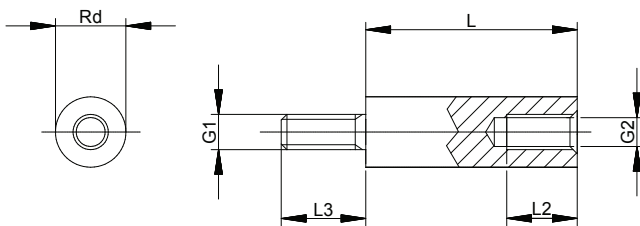

### Spacer bolts

Type	hexagonal
Styles	internal / external
Material	Polyamide 6.6 / DMS 824
Colour	black
Standard Pack	from 100 pcs

Internal thread lengths [mm]    External thread lengths [mm]

L (mm)	L2 (mm)	G1=G2	L3 (mm)
5	3,0	M2,5	8
from 6	4,0	M3	8
from 8	6,0	M4	8
from 10	8,0	M5	8
from 12	10,0	M6	10

Contact resistance DIN 53 482:  $>10^{12}$  Ohm/cm

Dielectric strength DIN 54 481: 40 kV/mm

Tolerance for length dimensions: +/- 0,1 mm

Order No.	SW (hexagonal)	Thread	Standard lengths in mm-increments
282 x (length)	SW 5	M2,5	from 5 mm to 45 mm
285 x	SW 6	M3	from 5 mm to 60 mm
287 x	SW 8	M4	from 5 mm to 60 mm
288 x	SW 10	M5	from 8 mm to 65 mm
289 x	SW 10	M6	from 8 mm to 60 mm

SW: width across flats

Ordering example: 282 x 15 = DIA / Polyamide / SW 5 / M2,5 x 15

[ Polyamide, metric thread ]

### Spacer bolts

Type	round
Styles	internal / external
Material	Polyamide 6.6 / DMS 824
Colour	black
Standard Pack	from 100 pcs

Internal thread lengths [mm]    External thread lengths [mm]

L (mm)	L2 (mm)	G1=G2	L3 (mm)
5	3,0	M2,5	8
from 6	4,0	M3	8
from 8	6,0	M4	8
from 10	8,0	M5	8
from 12	10,0	M6	10