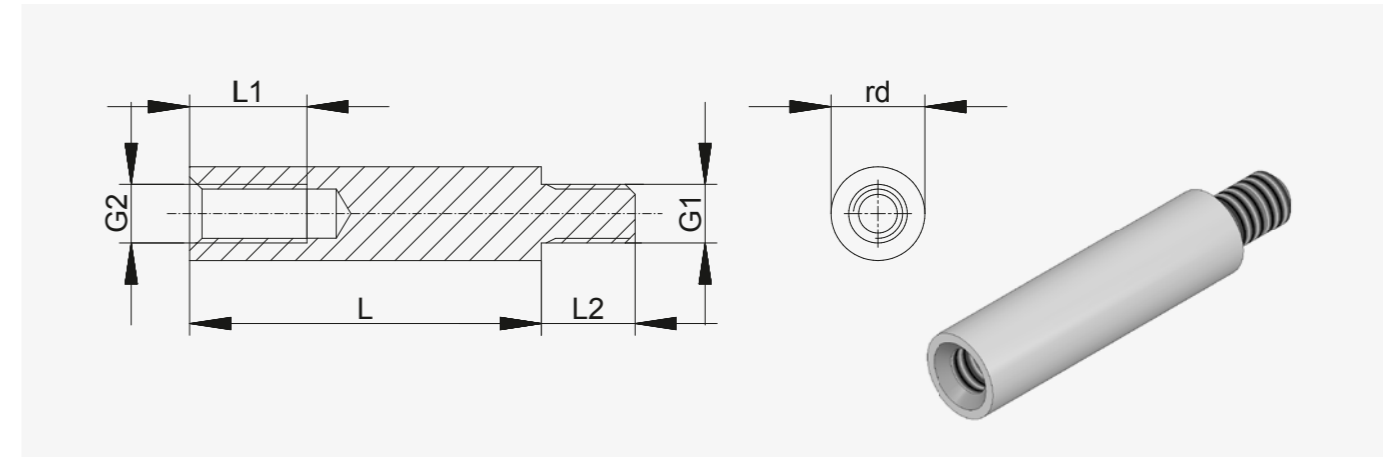

Spacer bolts with metric threads

Polyamide

Spacer bolts

Type hexagonal
Design internal / external without undercut
Material Polyamide 6.6
Colour black
MOQ 100 pcs

Internal thread lengths [mm]

L	L1
4	2.5
5	3.0
from 6	4.0
from 8	6.0
from 10	8.0
from 12	10.0

External thread lengths [mm]

G1=G2	L2
M2.5	8
M3	8
M4	8
M5	8
M6	10

Contact resistance: DIN 53 482: ~ 10¹² Ohm / cm
 Dielectric strength: DIN 54 481: 40 kV / mm
 Tolerance for length dimensions: +/- 0.1 mm

Order number	Hexagonal size (SW)	Thread (G1/G2)	Standard lengths in mm (L)
282 x (length)	SW5	M2.5	from 4 mm to 55 mm
285 x	SW6	M3	from 4 mm to 61 mm
287 x	SW8	M4	from 5 mm to 70 mm
288 x	SW10	M5	from 8 mm to 70 mm
289 x	SW10	M6	from 8 mm to 65 mm

Order sample: 282 x 15 = DIA / polyamide / SW5 / M2.5 x 15

Spacer bolts with metric threads

Polyamide

Spacer bolts

Type round
Design internal / external optional without undercut
Material polyamide 6.6
Colour black
MOQ 100 pcs