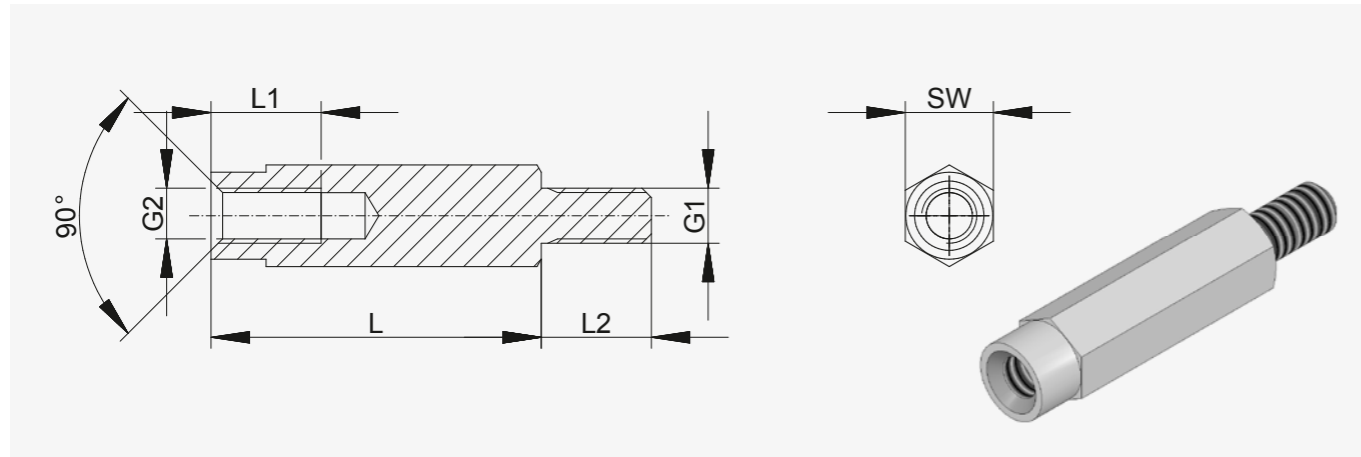

Spacer bolts with metric threads

Polyamide

Spacer bolts

Type hexagonal
Design internal / external without undercut
Material Polyamide 6.6
Colour black
MOQ 100 pcs

Internal thread lengths [mm]

L	L1
4	2.5
5	3.0
from 6	4.0
from 8	6.0
from 10	8.0
from 12	10.0

External thread lengths [mm]

G1=G2	L2
M2.5	8
M3	8
M4	8
M5	8
M6	10

Contact resistance: DIN 53 482: ~ 10¹² Ohm / cm
 Dielectric strength: DIN 54 481: 40 kV / mm
 Tolerance for length dimensions: +/- 0.1 mm

Order number	Hexagonal size (SW)	Thread (G1/G2)	Standard lengths in mm (L)
282 x (length)	SW5	M2.5	from 4 mm to 55 mm
285 x	SW6	M3	from 4 mm to 61 mm
287 x	SW8	M4	from 5 mm to 70 mm
288 x	SW10	M5	from 8 mm to 70 mm
289 x	SW10	M6	from 8 mm to 65 mm

Order number	Diameter (mm) (rd)	Thread (G2)	Standard lengths in mm (L)
282rd x (length)	5	M2.5	from 4 mm to 55 mm
285rd x	6	M3	from 4 mm to 61 mm
287rd x	8	M4	from 5 mm to 61 mm
288rd x	10	M5	from 8 mm to 65 mm