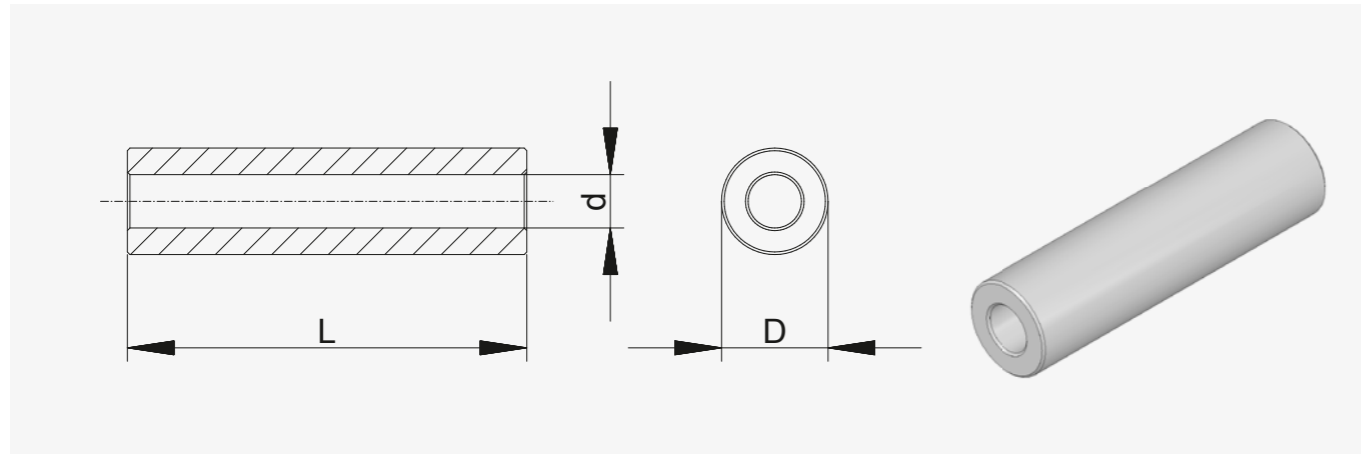

Spacer sleeves

Metal

Spacer sleeves

- Type** round
- Material** Brass CuZn39Pb3 – nickel-plated
 Brass CuZn39Pb3 – uncoated*
 Steel 11SMnPb30 – zinc-plated
 Steel 11SMnPb30 – uncoated*
 Aluminium AlCuBiPb – uncoated
 Stainless steel 1.4305 – uncoated
- MOQ** 1000 pcs

* see page 6

Tolerance for length dimensions: +/- 0.1 mm

Type	Material				External diameter D (mm)	/	Internal diameter d (mm)	x	Length in mm (L)
	Brass 1	Steel 2	Aluminium 3	Stainless steel 4					
Spacer sleeves					4-36 mm		free selectable		1-60 mm
3	e.g. steel 2				e.g. 4		e.g. 2.1		e.g. 10

Order sample: **324/2.1 x 10** = spacer sleeve / steel / external diameter 4mm / internal diameter 2.1mm x length 10 mm

Spacer sleeves

Polyamide

Spacer sleeves

- Type** round
- Material** polyamide 6.6 GV*
- Colour** black
- MOQ** 1000 pcs

Contact resistance: ~ 10¹² Ohm/cm
 Dielectric strength: 80 kV/mm
 Tolerance for length dimensions: +/- 0.1 mm
 Heat resistance: -40° C to +110° C

Order number	External diameter D (mm)	Internal diameter d (mm)	Standard lengths in mm (L)
384 / 1.5 x (length)	4	1.5	from 2 mm to 20 mm
384 / 2.2 x	4	2.2	from 1 mm to 50 mm
385 / 2.7 x	5	2.7	from 2 mm to 55 mm
386 / 3.4 x	6	3.4	from 2 mm to 60 mm
388 / 4.2 x	8	4.2	from 2 mm to 60 mm
3810 / 5.2 x	10	5.2	from 2 mm to 57 mm
3810 / 6.2 x	10	6.2	from 2 mm to 55 mm
3812 / 8.2 x	12	8.2	from 2 mm to 63 mm
3816 / 10.4 x	16	10.4	from 2 mm to 50 mm