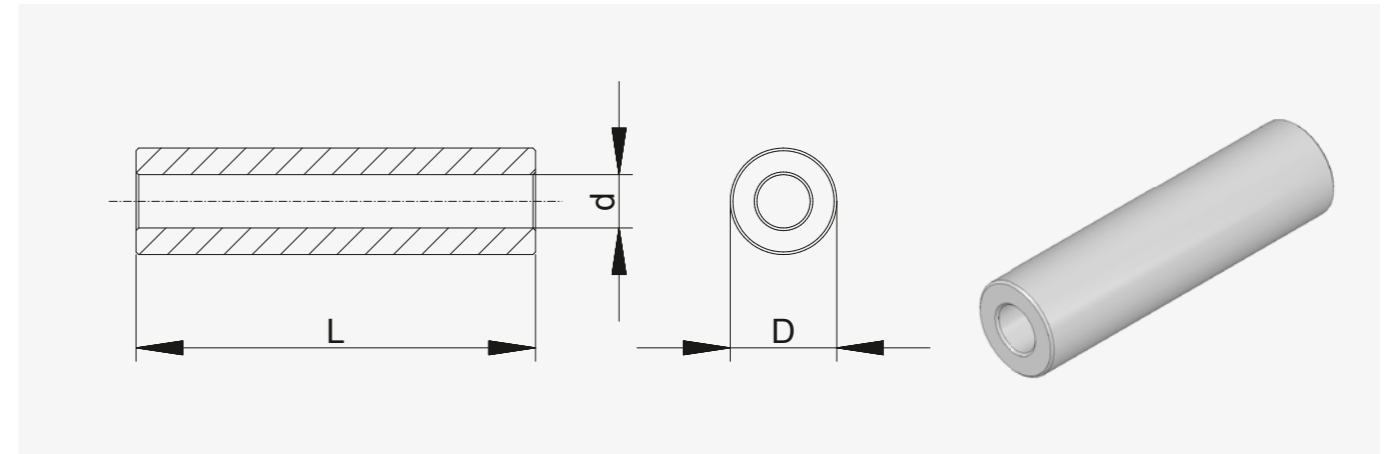

Spacer sleeves

Metal

Spacer sleeves

- Type** round
- Material** Brass CuZn39Pb3 – nickel-plated
 Brass CuZn39Pb3 – uncoated*
 Steel 11SMnPb30 – zinc-plated
 Steel 11SMnPb30 – uncoated*
 Aluminium AlCuBiPb – uncoated
 Stainless steel 1.4305 – uncoated
- MOQ** 1000 pcs

* see page 6

Tolerance for length dimensions: +/- 0.1 mm

Type	Material				External diameter D (mm)	/	Internal diameter d (mm)	x	Length in mm (L)
	Brass 1	Steel 2	Aluminium 3	Stainless steel 4					
Spacer sleeves					4-36 mm		free selectable		1-60 mm
3	e.g. steel 2				e.g. 4		e.g. 2.1		e.g. 10

Order sample: **324/2.1 x 10** = spacer sleeve / steel / external diameter 4mm / internal diameter 2.1mm x length 10 mm

Spacer sleeves

Polyamide

Spacer sleeves

- Type** round
- Material** polyamide 6.6 GV*
- Colour** black
- MOQ** 1000 pcs

Contact resistance: ~ 10¹² Ohm/cm
 Dielectric strength: 80 kV/mm
 Tolerance for length dimensions: +/- 0.1 mm
 Heat resistance: -40° C to +110° C

Order number	External diameter D (mm)	Internal diameter d (mm)	Standard lengths in mm (L)
384 / 1.5 x (length)	4	1.5	from 2 mm to 20 mm
384 / 2.2 x	4	2.2	from 1 mm to 50 mm
385 / 2.7 x	5	2.7	from 2 mm to 55 mm
386 / 3.4 x	6	3.4	from 2 mm to 60 mm
388 / 4.2 x	8	4.2	from 2 mm to 60 mm
3810 / 5.2 x	10	5.2	from 2 mm to 57 mm
3810 / 6.2 x	10	6.2	from 2 mm to 55 mm
3812 / 8.2 x	12	8.2	from 2 mm to 63 mm
3816 / 10.4 x	16	10.4	from 2 mm to 50 mm