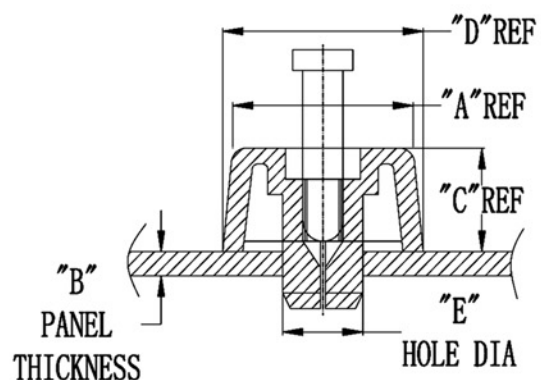

Round Feet

Part No.	"A"REF	"B" PANEL Thickness	"C"REF	"D"REF	"E" HOLE DIA	Fig.
Material: PP+TPE		Color:Black	Standard Pack: 200pcs/bag			
FIX-FR-101	.790 (20.0)	.039-.091 (1.0-2.3)	.550 (14.0)	.950 (24.0)	.197-.201 (5.0-5.1)	1
FIX-FR-104	.710 (18.0)		.394 (10.0)	.790 (20.0)		
FIX-FR-115	1.102 (28.0)		.590 (15.0)	1.181 (30.0)		
FIX-FR-117	.710 (18.0)	.031-.059 (0.8-1.5)	.394 (10.0)	.790 (20.0)	.315-.319 (8.0-8.1)	3
FIX-FR-118			.198 (5.0)			
FIX-FR-120						
FIX-FR-121	.790 (20.0)	.197-.315 (5.0-8.0)	.240 (6.0)	.830 (21.0)	.311-.315 (7.9-8.0)	
FIX-FR-123	.906 (23.0)	.031-.059 (0.8-1.5)	.200 (5.0)	.980 (25.0)	.319-.323 (8.1-8.2)	
FIX-FR-124	.710 (18.0)	.020-.047 (0.5-1.2)	.472 (12.0)	.790 (20.0)	.319-.323 (8.1-8.2)	
FIX-FR-125			.590 (15.0)		.315-.319 (8.0-8.1)	
FIX-FR-126			.710 (18.0)		.319-.323 (8.1-8.2)	
FIX-FR-128			.315-.319 (8.0-8.1)			
FIX-FR-129	1.102 (28.0)	.098-.126 (2.5-3.2)	.590 (15.0)	1.181 (30.0)	.397-.401 (10.1-10.2)	
FIX-FR-818	.710 (18.0)	.031-.059 (0.8-1.5)	.315 (8.0)	.768 (19.5)	.240-.244 (6.1-6.2)	

Fig. 3