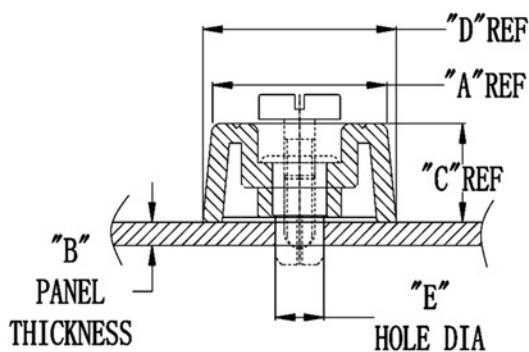

Part No.	"A"REF	"B" PANEL Thickness	"C"REF	"D"REF	"E" HOLE DIA	Fig.
Material: PP+TPE		Color:Black	Standard Pack: 200pcs/bag			
FIX-FR-101	.790 (20.0)	.039-.091 (1.0-2.3)	.550 (14.0)	.950 (24.0)	.197-.201 (5.0-5.1)	1
FIX-FR-104	.710 (18.0)		.394 (10.0)	.790 (20.0)		
FIX-FR-115	1.102 (28.0)		.590 (15.0)	1.181 (30.0)		
FIX-FR-117	.710 (18.0)	.031-.059 (0.8-1.5)	.394 (10.0)	.790 (20.0)	.315-.319 (8.0-8.1)	3
FIX-FR-118			.198 (5.0)			
FIX-FR-120						
FIX-FR-121	.790 (20.0)	.197-.315 (5.0-8.0)	.240 (6.0)	.830 (21.0)	.311-.315 (7.9-8.0)	
FIX-FR-123	.906 (23.0)	.031-.059 (0.8-1.5)	.200 (5.0)	.980 (25.0)	.319-.323 (8.1-8.2)	
FIX-FR-124	.710 (18.0)	.020-.047 (0.5-1.2)	.472 (12.0)	.790 (20.0)	.319-.323 (8.1-8.2)	
FIX-FR-125			.590 (15.0)		.315-.319 (8.0-8.1)	
FIX-FR-126			.710 (18.0)		.319-.323 (8.1-8.2)	
FIX-FR-128			.315-.319 (8.0-8.1)			
FIX-FR-129	1.102 (28.0)	.098-.126 (2.5-3.2)	.590 (15.0)	1.181 (30.0)	.397-.401 (10.1-10.2)	
FIX-FR-818	.710 (18.0)	.031-.059 (0.8-1.5)	.315 (8.0)	.768 (19.5)	.240-.244 (6.1-6.2)	

Fig. 1