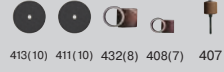

Cutting

Sanding