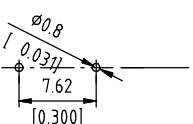

DIMENSIONS

Poles(N)	A (mm)
01	2.85
02	5.28
03	7.82
04	10.36
05	12.90
06	15.44
07	18.05
08	20.52
09	23.06
10	25.55
12	30.60

Part Name	Material	Finished
Base	PPS UL94 V0	Black
Cover	PPS UL94 V0	Black
Actuator	Nylon UL94 V0	White
Movable	Copper Alloy	Gold
Terminal Contact	Brass	Gold
Terminal	Brass	Gold / Tin

SCHEMATIC

P.C.B LAYOUT

DS IC XX L H X X T
 1 2 3 4 5 6 7 8

位置	内容	内容	表示
1	Series	DS	DIP Switch
2	Type	IG	IC Type HIGH TMRPE
3	N Poles	01	POP
		02	POP
		03	POP
		04	POP
		05	POP
		06	POP
		07	POP
		08	POP
		09	POP
		10	POP
		12	POP
4	Actuator	L	Extension
5	Terminal	H	Straight
6	Finish	G	Full Gold
		S	Terminal- Tin plated
7	Finish	E	4μ " Gold-plated
		F	10μ " Gold-plated
		A	12μ " Gold-plated
		B	20μ " Gold-plated
		G	30μ " Gold-plated
8	Packing	T	Tube