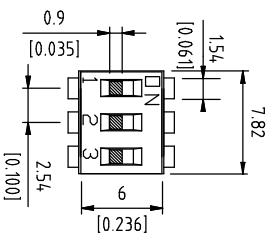

DIMENSIONS

Poles(N)	A (mm)
01	2.85
02	5.28
03	7.82
04	10.36
05	12.90
06	15.44
07	18.05
08	20.52
09	23.06
10	25.55
12	30.60

SCHEMATIC

P.C.B LAYOUT

DS IC XX L H X X T
 1 2 3 4 5 6 7 8

位置	内容	内容	表示
1	Series	DS	DIP Switch
2	Type	IG	IC Type HIGH TYPE
3	N Poles	01	POP
		02	POP
		03	POP
		04	POP
		05	POP
		06	POP
		07	POP
		08	POP
		09	POP
		10	POP
		12	POP
4	Actuator	L	Extension
5	Terminal	H	Straight
6	Finish	G	Full Gold
		S	Terminal-Tin plated
7	Finish	E	4μ " Gold-plated
		F	10μ " Gold-plated
		A	12μ " Gold-plated
		B	20μ " Gold-plated
		G	30μ " Gold-plated
8	Packing	T	Tube

Part Name	Material	Finished
Base	PPS UL94 V0	Black
Cover	PPS UL94 V0	Black
Actuator	Nylon UL94 V0	White
Movable	Copper Alloy	Gold
Terminal Contact	Brass	Gold
Terminal	Brass	Gold / Tin

Rating (Resistive load):25mA 24VDC
 Contact Resistance:100mΩ Max
 Insulation Resistance:100MΩ Min
 Dielectric Strength:500VAC 1 minute
 Electrical life:1,000 cycles
 Mechanical life:2,000 cycles
 Operating Temperature:-30°C~85°C

东莞市德芯电子有限公司
 D-SWITCH ELECTRONICS CO.,LTD

公差 TOLERANCES .X± 0.35 .XX± 0.3 .XXX± 0.15

单位 DIMENSION UNIT mm.

版本 VER	变更说明 CHANGE DESCRIPTION	日期 DATE	ECON NO.	核准 APPROVED BY	核 对 CHECKED BY	日期 DATE	绘图 DRAWN BY	品 名 TITLE	图 号 DRAWING NO
								DSP-DSIC03LHGET	XXXXXXX