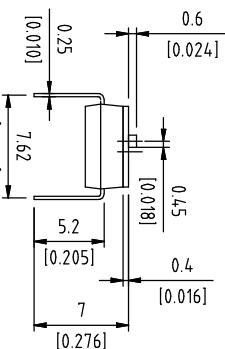

DIMENSIONS

Poles(N)	A (mm)
01	2.85
02	5.28
03	7.82
04	10.36
05	12.90
06	15.44
07	18.05
08	20.52
09	23.06
10	25.55
12	30.60

SCHEMATIC

P.C.B LAYOUT

DS IC XX L H X X T
 1 2 3 4 5 6 7 8

位置	内容	内容	表示
1	Series	DS	DIP Switch
2	Type	IG	IC Type HIGH TYPE
3	N Poles	01	POP
		02	POP
		03	POP
		04	POP
		05	POP
		06	POP
		07	POP
		08	POP
		09	POP
		10	POP
		12	POP
4	Actuator	L	Extension
5	Terminal	H	Straight
6	Finish	G	Full Gold
		S	Terminal-Tin plated
7	Finish	E	4μ " Gold-plated
		F	10μ " Gold-plated
		A	12μ " Gold-plated
		B	20μ " Gold-plated
		G	30μ " Gold-plated
8	Packing	T	Tube

Part Name	Material	Finished
Base	PPS UL94 V0	Black
Cover	PPS UL94 V0	Black
Actuator	Nylon UL94 V0	White
Movable	Copper Alloy	Gold
Terminal Contact	Brass	Gold
Terminal	Brass	Gold / Tin

Rating (Resistive load):25mA 24VDC
 Contact Resistance:100mΩ Max
 Insulation Resistance:100MΩ Min
 Dielectric Strength:500VAC 1 minute
 Electrical life:1,000 cycles
 Mechanical life:2,000 cycles
 Operating Temperature:-30°C~85°C

东莞市德芯电子有限公司
 D-SWITCH ELECTRONICS CO.,LTD

公差 TOLERANCES .X± 0.35 .XX± 0.3 .XXX± 0.15

单位 DIMENSION UNIT mm.

版本 VER	变更说明 CHANGE DESCRIPTION	日期 DATE	ECON NO.	核准 APPROVED BY	核 对 CHECKED BY	日期 DATE	绘图 DRAWN BY	品 名 TITLE	图 号 DRAWING NO
								DSP-DSIC03LHGET	XXXXXXX