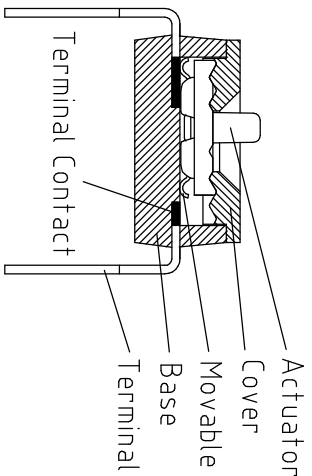

DIMENSIONS

Poles(N)	A (mm)
01	2.85
02	5.28
03	7.82
04	10.36
05	12.90
06	15.44
07	18.05
08	20.52
09	23.06
10	25.55
12	30.60

SCHEMATIC

P.C.B LAYOUT

DS IC XX L H X X T
 1 2 3 4 5 6 7 8

位置	内容	内容	表示
1	Series	DS	DIP Switch
2	Type	IG	IC Type HIGH TYPE
3	N Poles	01	POP
		02	POP
		03	POP
		04	POP
		05	POP
		06	POP
		07	POP
		08	POP
		09	POP
		10	POP
		12	POP
4	Actuator	L	Extension
5	Terminal	H	Straight
6	Finish	G	Full Gold
		S	Terminal-Tin plated
7	Finish	E	4μ " Gold-plated
		F	10μ " Gold-plated
		A	12μ " Gold-plated
		B	20μ " Gold-plated
		G	30μ " Gold-plated
8	Packing	T	Tube

Part Name	Material	Finished
Base	PPS UL94 V0	Black
Cover	PPS UL94 V0	Black
Actuator	Nylon UL94 V0	White
Movable	Copper Alloy	Gold
Terminal Contact	Brass	Gold
Terminal	Brass	Gold / Tin

Rating (Resistive load):25mA 24VDC
 Contact Resistance:100mΩ Max
 Insulation Resistance:100MΩ Min
 Dielectric Strength:500VAC 1 minute
 Electrical life:1,000 cycles
 Mechanical life:2,000 cycles
 Operating Temperature:-30°C~85°C

东莞市德芯电子有限公司
 D-SWITCH ELECTRONICS CO.,LTD

公差 TOLERANCES .X± 0.35 .XX± 0.3 .XXX± 0.15

单位 DIMENSION UNIT mm.

版本 VER	变更说明 CHANGE DESCRIPTION	日期 DATE	ECON NO.	核准 APPROVED BY	核 对 CHECKED BY	日期 DATE	绘图 DRAWN BY	品 名 TITLE	图 号 DRAWING NO
								DSP-DSIC03LHGET	XXXXXXX