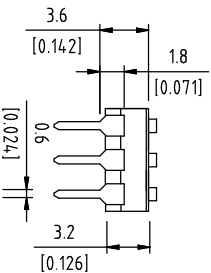

DIMENSIONS

Poles(N)	A (mm)
01	2.85
02	5.28
03	7.82
04	10.36
05	12.90
06	15.44
07	18.05
08	20.52
09	23.06
10	25.55
12	30.60

SCHEMATIC

P.C.B LAYOUT

DS IC XX L H X X T
 1 2 3 4 5 6 7 8

位置	内容	内容	表示
1	Series	DS	DIP Switch
2	Type	IG	IC Type HIGH TYPE
3	N Poles	01	POP
		02	POP
		03	POP
		04	POP
		05	POP
		06	POP
		07	POP
		08	POP
		09	POP
		10	POP
		12	POP
4	Actuator	L	Extension
5	Terminal	H	Straight
6	Finish	G	Full Gold
		S	Terminal-Tin plated
7	Finish	E	4μ " Gold-plated
		F	10μ " Gold-plated
		A	12μ " Gold-plated
		B	20μ " Gold-plated
		G	30μ " Gold-plated
8	Packing	T	Tube

Part Name	Material	Finished
Base	PPS UL94 V0	Black
Cover	PPS UL94 V0	Black
Actuator	Nylon UL94 V0	White
Movable	Copper Alloy	Gold
Terminal Contact	Brass	Gold
Terminal	Brass	Gold / Tin

Rating (Resistive load):25mA 24VDC
 Contact Resistance:100mΩ Max
 Insulation Resistance:100MΩ Min
 Dielectric Strength:500VAC 1 minute
 Electrical life:1,000 cycles
 Mechanical life:2,000 cycles
 Operating Temperature:-30°C~85°C

东莞市德芯电子有限公司
 D-SWITCH ELECTRONICS CO.,LTD

公差 TOLERANCES .X± 0.35 .XX± 0.3 .XXX± 0.15

单位 DIMENSION UNIT mm.

版本 VER	变更说明 CHANGE DESCRIPTION	日期 DATE	ECON NO.	核准 APPROVED BY	核 对 CHECKED BY	日期 DATE	绘图 DRAWN BY	品 名 TITLE	图 号 DRAWING NO
								DSP-DSIC03LHGET	XXXXXXX