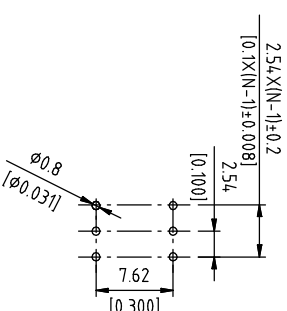

DIMENSIONS

Poles(N)	A (mm)
01	2.85
02	5.28
03	7.82
04	10.36
05	12.90
06	15.44
07	18.05
08	20.52
09	23.06
10	25.55
12	30.60

SCHEMATIC

P.C.B LAYOUT

DS IC XX L H X X T
 1 2 3 4 5 6 7 8

位置	内容	内容	表示
1	Series	DS	DIP Switch
2	Type	IG	IC Type HIGH TYPE
3	N Poles	01	POP
		02	POP
		03	POP
		04	POP
		05	POP
		06	POP
		07	POP
		08	POP
		09	POP
		10	POP
		12	POP
4	Actuator	L	Extension
5	Terminal	H	Straight
6	Finish	G	Full Gold
		S	Terminal-Tin plated
7	Finish	E	4μ " Gold-plated
		F	10μ " Gold-plated
		A	12μ " Gold-plated
		B	20μ " Gold-plated
		G	30μ " Gold-plated
8	Packing	T	Tube

Part Name	Material	Finished
Base	PPS UL94 V0	Black
Cover	PPS UL94 V0	Black
Actuator	Nylon UL94 V0	White
Movable	Copper Alloy	Gold
Terminal Contact	Brass	Gold
Terminal	Brass	Gold / Tin

Rating (Resistive load):25mA 24VDC
 Contact Resistance:100mΩ Max
 Insulation Resistance:100MΩ Min
 Dielectric Strength:500VAC 1 minute
 Electrical life:1,000 cycles
 Mechanical life:2,000 cycles
 Operating Temperature:-30°C~85°C

东莞市德芯电子有限公司
 D-SWITCH ELECTRONICS CO.,LTD

公差 TOLERANCES .X± 0.35 .XX± 0.3 .XXX± 0.15

单位 DIMENSION UNIT mm.

版本 VER	变更说明 CHANGE DESCRIPTION	日期 DATE	ECON NO.	核准 APPROVED BY	核 对 CHECKED BY	日期 DATE	绘图 DRAWN BY	品 名 TITLE	图 号 DRAWING NO
								DSP-DSIC03LHGET	XXXXXXX