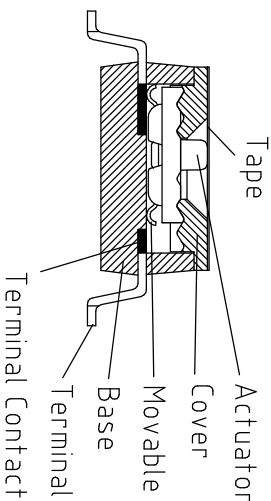

DIMENSIONS

Poles(N)	A (mm)
01	2.85
02	5.28
03	7.82
04	10.36
05	12.90
06	15.44
07	18.05
08	20.52
09	23.06
10	25.55
12	30.60

SCHEMATIC

P.C.B LAYOUT

Part Name	Material	Finished
Base	PPS UL94 V0	Black
Cover	PPS UL94 V0	Black
Actuator	Nylon UL94 V0	White
Movable	Copper Alloy	Gold
Terminal Contact	Brass	Gold
Terminal	Brass	Gold / Tin
Tape	Polyimide	Amber

DS IC XX X S X X X
1 2 3 4 5 6 7 8

位置	内容	表示
1	Series	DS
2	Type	DIP Switch
3	N Poles	IC Type
		01 POP
		02 POP
		03 POP
		04 POP
		05 POP
		06 POP
		07 POP
		08 POP
		09 POP
		10 POP
		12 POP
4	Actuator	S
		T
5	Terminal	S
6	Finish	SMD type
		G Full Gold
		S Terminal- Tin plated
7	Finish	E 4μ " Gold-plated
		F 10μ " Gold-plated
		A 12μ " Gold-plated
		B 20μ " Gold-plated
		G 30μ " Gold-plated
8	Packing	R Reel
		T Tube