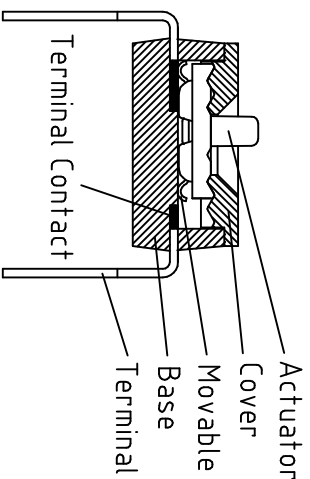

DIMENSIONS

Poles(N)	A (mm)
01	2.85
02	5.28
03	7.82
04	10.36
05	12.90
06	15.44
07	18.05
08	20.52
09	23.06
10	25.55
12	30.60

Part Name	Material	Finished
Base	PPS UL94 V0	Black
Cover	PPS UL94 V0	Black
Actuator	Nylon UL94 V0	White
Movable	Copper Alloy	Gold
Terminal Contact	Copper Alloy	Gold
Terminal	Brass	Gold / Tin

SCHEMATIC

P.C.B LAYOUT

DS IC XX L H X X T
 1 2 3 4 5 6 7 8

位置	内容	内容	表示
1	Series	DS	DIP Switch
2	Type	IG	IC Type HIGH TME
3	N Poles	01	POP
		02	POP
		03	POP
		04	POP
		05	POP
		06	POP
		07	POP
		08	POP
		09	POP
		10	POP
		12	POP
4	Actuator	L	Extension
5	Terminal	H	Straight
6	Finish	G	Full Gold
		S	Terminal-Tin plated
7	Finish	E	4μ " Gold-plated
		F	10μ " Gold-plated
		A	12μ " Gold-plated
		B	20μ " Gold-plated
		G	30μ " Gold-plated
8	Packing	T	Tube

Rating (Resistive load):25mA 24VDC
 Contact Resistance:100mΩ Max
 Insulation Resistance:100MΩ Min
 Dielectric Strength:500VAC 1 minute
 Electrical life:1,000 cycles
 Mechanical life:2,000 cycles
 Operating Temperature:-30°C~85°C

东莞市德芯电子有限公司
 D-SWITCH ELECTRONICS CO.,LTD

公差 TOLERANCES .X±0.35 .XX±0.3 .XXX±0.15

单位 DIMENSION UNIT mm.

版本 VER	变更说明 CHANGE DESCRIPTION	日期 DATE	ECON NO.	核准 APPROVED BY	核对 CHECKED BY	日期 DATE	绘图 DRAWN BY	品名 TITLE	图号 DRAWING NO
								DSP-DSIC04LHGET	XXXXXXX