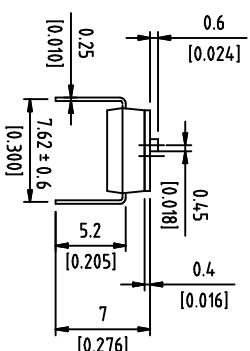

DIMENSIONS

Poles(N)	A (mm)
01	2.85
02	5.28
03	7.82
04	10.36
05	12.90
06	15.44
07	18.05
08	20.52
09	23.06
10	25.55
12	30.60

Part Name	Material	Finished
Base	PPS UL94 V0	Black
Cover	PPS UL94 V0	Black
Actuator	Nylon UL94 V0	White
Movable	Copper Alloy	Gold
Terminal Contact	Copper Alloy	Gold
Terminal	Brass	Gold / Tin

SCHEMATIC

P.C.B LAYOUT

DS IC XX L H X X T
 1 2 3 4 5 6 7 8

位置	内容	内容	表示
1	Series	DS	DIP Switch
2	Type	IG	IC Type HIGH TME
3	N Poles	01	POP
		02	POP
		03	POP
		04	POP
		05	POP
		06	POP
		07	POP
		08	POP
		09	POP
		10	POP
		12	POP
4	Actuator	L	Extension
5	Terminal	H	Straight
6	Finish	G	Full Gold
		S	Terminal-Tin plated
7	Finish	E	4μ " Gold-plated
		F	10μ " Gold-plated
		A	12μ " Gold-plated
		B	20μ " Gold-plated
		G	30μ " Gold-plated
8	Packing	T	Tube

Rating (Resistive load):25mA 24VDC
 Contact Resistance:100mΩ Max
 Insulation Resistance:100MΩ Min
 Dielectric Strength:500VAC 1 minute
 Electrical life:1,000 cycles
 Mechanical life:2,000 cycles
 Operating Temperature:-30°C~85°C

东莞市德芯电子有限公司
 D-SWITCH ELECTRONICS CO.,LTD

公差 TOLERANCES .X±0.35 .XX±0.3 .XXX±0.15

单位 DIMENSION UNIT mm.

版本 VER	变更说明 CHANGE DESCRIPTION	日期 DATE	ECON NO.	核准 APPROVED BY	核对 CHECKED BY	日期 DATE	绘图 DRAWN BY	品名 TITLE	图号 DRAWING NO
								DSP-DSIC04LHGET	XXXXXXX