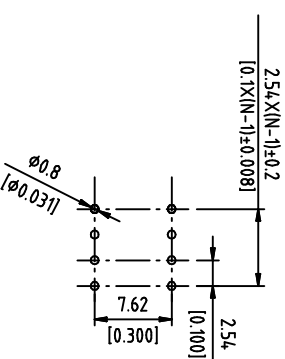

DIMENSIONS

Poles(N)	A (mm)
01	2.85
02	5.28
03	7.82
04	10.36
05	12.90
06	15.44
07	18.05
08	20.52
09	23.06
10	25.55
12	30.60

Part Name	Material	Finished
Base	PPS UL94 V0	Black
Cover	PPS UL94 V0	Black
Actuator	Nylon UL94 V0	White
Movable	Copper Alloy	Gold
Terminal Contact	Copper Alloy	Gold
Terminal	Brass	Gold / Tin

SCHEMATIC

P.C.B LAYOUT

DS IC XX L H X X T
 1 2 3 4 5 6 7 8

位置	内容	内容	表示
1	Series	DS	DIP Switch
2	Type	IG	IC Type HIGH TME
3	N Poles	01	POP
		02	POP
		03	POP
		04	POP
		05	POP
		06	POP
		07	POP
		08	POP
		09	POP
		10	POP
		12	POP
4	Actuator	L	Extension
5	Terminal	H	Straight
6	Finish	G	Full Gold
		S	Terminal-Tin plated
7	Finish	E	4μ " Gold-plated
		F	10μ " Gold-plated
		A	12μ " Gold-plated
		B	20μ " Gold-plated
		G	30μ " Gold-plated
8	Packing	T	Tube

Rating (Resistive load):25mA 24VDC
 Contact Resistance:100mΩ Max
 Insulation Resistance:100MΩ Min
 Dielectric Strength:500VAC 1 minute
 Electrical life:1,000 cycles
 Mechanical life:2,000 cycles
 Operating Temperature:-30°C~85°C

东莞市德芯电子有限公司
 D-SWITCH ELECTRONICS CO.,LTD

公差 TOLERANCES .X±0.35 .XX±0.3 .XXX±0.15

单位 DIMENSION UNIT mm.

版本 VER	变更说明 CHANGE DESCRIPTION	日期 DATE	ECON NO.	核准 APPROVED BY	核对 CHECKED BY	日期 DATE	绘图 DRAWN BY	品名 TITLE	图号 DRAWING NO
								DSP-DSIC04LHGET	XXXXXXX