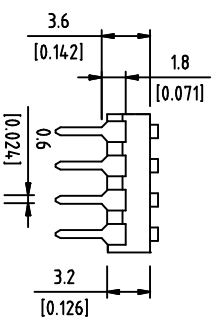

DIMENSIONS

Poles(N)	A (mm)
01	2.85
02	5.28
03	7.82
04	10.36
05	12.90
06	15.44
07	18.05
08	20.52
09	23.06
10	25.55
12	30.60

Part Name	Material	Finished
Base	PPS UL94 V0	Black
Cover	PPS UL94 V0	Black
Actuator	Nylon UL94 V0	White
Movable	Copper Alloy	Gold
Terminal Contact	Copper Alloy	Gold
Terminal	Brass	Gold / Tin

SCHEMATIC

P.C.B LAYOUT

DS IC XX L H X X T
 1 2 3 4 5 6 7 8

位置	内容	内容	表示
1	Series	DS	DIP Switch
2	Type	IG	IC Type HIGH TME
3	N Poles	01	POP
		02	POP
		03	POP
		04	POP
		05	POP
		06	POP
		07	POP
		08	POP
		09	POP
		10	POP
		12	POP
4	Actuator	L	Extension
5	Terminal	H	Straight
6	Finish	G	Full Gold
		S	Terminal-Tin plated
7	Finish	E	4μ " Gold-plated
		F	10μ " Gold-plated
		A	12μ " Gold-plated
		B	20μ " Gold-plated
		G	30μ " Gold-plated
8	Packing	T	Tube

Rating (Resistive load):25mA 24VDC
 Contact Resistance:100mΩ Max
 Insulation Resistance:100MΩ Min
 Dielectric Strength:500VAC 1 minute
 Electrical life:1,000 cycles
 Mechanical life:2,000 cycles
 Operating Temperature:-30°C~85°C

东莞市德芯电子有限公司
 D-SWITCH ELECTRONICS CO.,LTD

公差 TOLERANCES .X±0.35 .XX±0.3 .XXX±0.15

单位 DIMENSION UNIT mm.

版本 VER	变更说明 CHANGE DESCRIPTION	日期 DATE	ECON NO.	核准 APPROVED BY	核对 CHECKED BY	日期 DATE	绘图 DRAWN BY	品名 TITLE	图号 DRAWING NO
								DSP-DSIC04LHGET	XXXXXXX