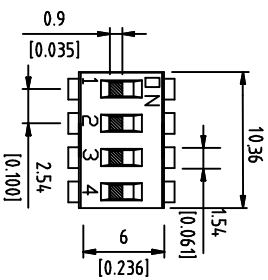

DIMENSIONS

Poles(N)	A (mm)
01	2.85
02	5.28
03	7.82
04	10.36
05	12.90
06	15.44
07	18.05
08	20.52
09	23.06
10	25.55
12	30.60

Part Name	Material	Finished
Base	PPS UL94 V0	Black
Cover	PPS UL94 V0	Black
Actuator	Nylon UL94 V0	White
Movable	Copper Alloy	Gold
Terminal Contact	Copper Alloy	Gold
Terminal	Brass	Gold / Tin

SCHEMATIC

P.C.B LAYOUT

DS IC XX L H X X T
 1 2 3 4 5 6 7 8

位置	内容	内容	表示
1	Series	DS	DIP Switch
2	Type	IG	IC Type HIGH TME
3	N Poles	01	POP
		02	POP
		03	POP
		04	POP
		05	POP
		06	POP
		07	POP
		08	POP
		09	POP
		10	POP
		12	POP
4	Actuator	L	Extension
5	Terminal	H	Straight
6	Finish	G	Full Gold
		S	Terminal-Tin plated
7	Finish	E	4μ " Gold-plated
		F	10μ " Gold-plated
		A	12μ " Gold-plated
		B	20μ " Gold-plated
		G	30μ " Gold-plated
8	Packing	T	Tube

Rating (Resistive load):25mA 24VDC
 Contact Resistance:100mΩ Max
 Insulation Resistance:100MΩ Min
 Dielectric Strength:500VAC 1 minute
 Electrical life:1,000 cycles
 Mechanical life:2,000 cycles
 Operating Temperature:-30°C~85°C

东莞市德芯电子有限公司
 D-SWITCH ELECTRONICS CO.,LTD

公差 TOLERANCES .X±0.35 .XX±0.3 .XXX±0.15

单位 DIMENSION UNIT mm.

版本 VER	变更说明 CHANGE DESCRIPTION	日期 DATE	ECON NO.	核准 APPROVED BY	核对 CHECKED BY	日期 DATE	绘图 DRAWN BY	品名 TITLE	图号 DRAWING NO
								DSP-DSIC04LHGET	XXXXXXX