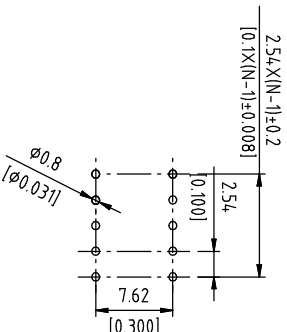

DIMENSIONS

Poles(N)	A (mm)
01	2.85
02	5.28
03	7.82
04	10.36
05	12.90
06	15.44
07	18.05
08	20.52
09	23.06
10	25.55
12	30.60

SCHEMATIC

P.C.B LAYOUT

DS IC XX L H X X T
 1 2 3 4 5 6 7 8

位置	内容	内容	表示
1	Series	DS	DIP Switch
2	Type	IG	IC Type HIGH THPE
3	N Poles	01	POP
		02	POP
		03	POP
		04	POP
		05	POP
		06	POP
		07	POP
		08	POP
		09	POP
		10	POP
		12	POP
4	Actuator	L	Extension
5	Terminal	H	Straight
6	Finish	G	Full Gold
7	Finish	S	Terminal-Tin plated
		E	4μ " Gold-plated
		F	10μ " Gold-plated
		A	12μ " Gold-plated
		B	20μ " Gold-plated
		G	30μ " Gold-plated
8	Packing	T	Tube

Part Name	Material	Finish
Base	PPS UL94 V0	Black
Cover	PPS UL94 V0	Black
Actuator	Nylon UL94 V0	White
Movable	Copper Alloy	Gold
Terminal Contact	Brass	Gold
Terminal	Brass	Gold / Tin

Rating (Resistive load):25mA 24VDC
 Contact Resistance:100mΩ Max
 Insulation Resistance:100MΩ Min
 Dielectric Strength:500VAC 1 minute
 Electrical life:1,000 cycles
 Mechanical life:2,000 cycles
 Operating Temperature:-30°C~85°C

公差 TOLERANCES .X±0.35 .XX±0.3 .XXX±0.15

单位 DIMENSION UNIT mm.

版本 VER	变更说明 CHANGE DESCRIPTION	日期 DATE	ECON NO.	核准 APPROVED BY	核对 CHECKED BY	日期 DATE	绘图 DRAWN BY	品名 TITLE	图号 DRAWING NO
								DSP-DSIC05LHGET	XXXXXXX