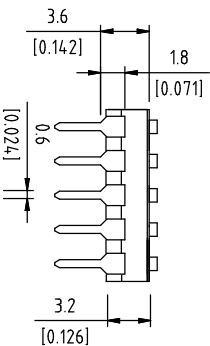

DIMENSIONS

Poles(N)	A (mm)
01	2.85
02	5.28
03	7.82
04	10.36
05	12.90
06	15.44
07	18.05
08	20.52
09	23.06
10	25.55
12	30.60

SCHEMATIC

P.C.B LAYOUT

DS IC XX L H X X T
 1 2 3 4 5 6 7 8

位置	内容	内容	表示
1	Series	DS	DIP Switch
2	Type	IG	IC Type HIGH THPE
3	N Poles	01	POP
		02	POP
		03	POP
		04	POP
		05	POP
		06	POP
		07	POP
		08	POP
		09	POP
		10	POP
		12	POP
4	Actuator	L	Extension
5	Terminal	H	Straight
6	Finish	G	Full Gold
7	Finish	S	Terminal-Tin plated
		E	4μ " Gold-plated
		F	10μ " Gold-plated
		A	12μ " Gold-plated
		B	20μ " Gold-plated
		G	30μ " Gold-plated
8	Packing	T	Tube

Part Name	Material	Finish
Base	PPS UL94 V0	Black
Cover	PPS UL94 V0	Black
Actuator	Nylon UL94 V0	White
Movable	Copper Alloy	Gold
Terminal Contact	Brass	Gold
Terminal	Brass	Gold / Tin

Rating (Resistive load):25mA 24VDC
 Contact Resistance:100mΩ Max
 Insulation Resistance:100MΩ Min
 Dielectric Strength:500VAC 1 minute
 Electrical life:1,000 cycles
 Mechanical life:2,000 cycles
 Operating Temperature:-30°C~85°C

公差 TOLERANCES .X±0.35 .XX±0.3 .XXX±0.15

单位 DIMENSION UNIT mm.

版本 VER	变更说明 CHANGE DESCRIPTION	日期 DATE	ECON NO.	核准 APPROVED BY	核对 CHECKED BY	日期 DATE	绘图 DRAWN BY	品名 TITLE	图号 DRAWING NO
								DSP-DSIC05LHGET	XXXXXXX