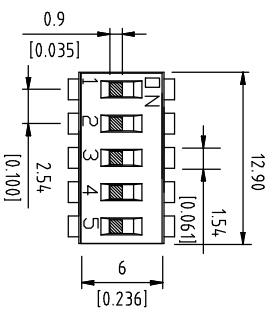

DIMENSIONS

Poles(N)	A (mm)
01	2.85
02	5.28
03	7.82
04	10.36
05	12.90
06	15.44
07	18.05
08	20.52
09	23.06
10	25.55
12	30.60

SCHEMATIC

P.C.B LAYOUT

DS IC XX L H X X T
 1 2 3 4 5 6 7 8

位置	内容	内容	表示
1	Series	DS	DIP Switch
2	Type	IG	IC Type HIGH THPE
3	N Poles	01	POP
		02	POP
		03	POP
		04	POP
		05	POP
		06	POP
		07	POP
		08	POP
		09	POP
		10	POP
		12	POP
4	Actuator	L	Extension
5	Terminal	H	Straight
6	Finish	G	Full Gold
7	Finish	S	Terminal-Tin plated
		E	4μ " Gold-plated
		F	10μ " Gold-plated
		A	12μ " Gold-plated
		B	20μ " Gold-plated
		G	30μ " Gold-plated
8	Packing	T	Tube

Part Name	Material	Finish
Base	PPS UL94 V0	Black
Cover	PPS UL94 V0	Black
Actuator	Nylon UL94 V0	White
Movable	Copper Alloy	Gold
Terminal Contact	Brass	Gold
Terminal	Brass	Gold / Tin

Rating (Resistive load):25mA 24VDC
 Contact Resistance:100mΩ Max
 Insulation Resistance:100MΩ Min
 Dielectric Strength:500VAC 1 minute
 Electrical life:1,000 cycles
 Mechanical life:2,000 cycles
 Operating Temperature:-30°C~85°C

公差 TOLERANCES .X±0.35 .XX±0.3 .XXX±0.15

单位 DIMENSION UNIT mm.

版本 VER	变更说明 CHANGE DESCRIPTION	日期 DATE	ECON NO.	核准 APPROVED BY	核对 CHECKED BY	日期 DATE	绘图 DRAWN BY	品名 TITLE	图号 DRAWING NO
								DSP-DSIC05LHGET	XXXXXXX