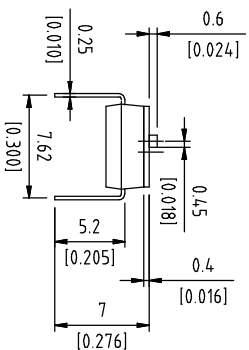

DIMENSIONS

Poles(N)	A (mm)
01	2.85
02	5.28
03	7.82
04	10.36
05	12.90
06	15.44
07	18.05
08	20.52
09	23.06
10	25.55
12	30.60

SCHEMATIC

P.C.B LAYOUT

DS IC XX L H X X T
 1 2 3 4 5 6 7 8

位置	内容	内容	表示
1	Series	DS	DIP Switch
2	Type	IG	IC Type HIGH THPE
3	N Poles	01	POP
		02	POP
		03	POP
		04	POP
		05	POP
		06	POP
		07	POP
		08	POP
		09	POP
		10	POP
		12	POP
4	Actuator	L	Extension
5	Terminal	H	Straight
6	Finish	G	Full Gold
7	Finish	S	Terminal-Tin plated
		E	4μ " Gold-plated
		F	10μ " Gold-plated
		A	12μ " Gold-plated
		B	20μ " Gold-plated
		G	30μ " Gold-plated
8	Packing	T	Tube

Part Name	Material	Finish
Base	PPS UL94 V0	Black
Cover	PPS UL94 V0	Black
Actuator	Nylon UL94 V0	White
Movable	Copper Alloy	Gold
Terminal Contact	Brass	Gold
Terminal	Brass	Gold / Tin

Rating (Resistive load):25mA 24VDC
 Contact Resistance:100mΩ Max
 Insulation Resistance:100MΩ Min
 Dielectric Strength:500VAC 1 minute
 Electrical life:1,000 cycles
 Mechanical life:2,000 cycles
 Operating Temperature:-30°C~85°C

公差 TOLERANCES .X±0.35 .XX±0.3 .XXX±0.15

单位 DIMENSION UNIT mm.

版本 VER	变更说明 CHANGE DESCRIPTION	日期 DATE	ECON NO.	核准 APPROVED BY	核对 CHECKED BY	日期 DATE	绘图 DRAWN BY	品名 TITLE	图号 DRAWING NO
								DSP-DSIC05LHGET	XXXXXXX