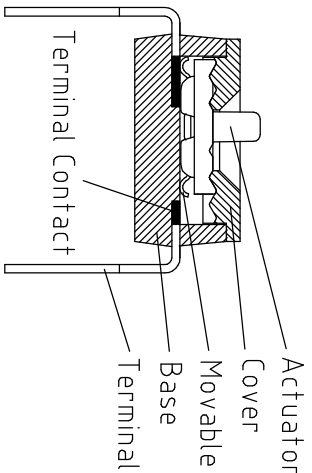

DIMENSIONS

Poles(N)	A (mm)
01	2.85
02	5.28
03	7.82
04	10.36
05	12.90
06	15.44
07	18.05
08	20.52
09	23.06
10	25.55
12	30.60

SCHEMATIC

P.C.B LAYOUT

DS IC XX L H X X T
 1 2 3 4 5 6 7 8

位置	内容	内容	表示
1	Series	DS	DIP Switch
2	Type	IG	IC Type HIGH THPE
3	N Poles	01	POP
		02	POP
		03	POP
		04	POP
		05	POP
		06	POP
		07	POP
		08	POP
		09	POP
		10	POP
		12	POP
4	Actuator	L	Extension
5	Terminal	H	Straight
6	Finish	G	Full Gold
7	Finish	S	Terminal-Tin plated
		E	4μ " Gold-plated
		F	10μ " Gold-plated
		A	12μ " Gold-plated
		B	20μ " Gold-plated
		G	30μ " Gold-plated
8	Packing	T	Tube

Part Name	Material	Finish
Base	PPS UL94 V0	Black
Cover	PPS UL94 V0	Black
Actuator	Nylon UL94 V0	White
Movable	Copper Alloy	Gold
Terminal Contact	Brass	Gold
Terminal	Brass	Gold / Tin

Rating (Resistive load):25mA 24VDC
 Contact Resistance:100mΩ Max
 Insulation Resistance:100MΩ Min
 Dielectric Strength:500VAC 1 minute
 Electrical life:1,000 cycles
 Mechanical life:2,000 cycles
 Operating Temperature:-30°C~85°C

公差 TOLERANCES .X±0.35 .XX±0.3 .XXX±0.15

单位 DIMENSION UNIT mm.

版本 VER	变更说明 CHANGE DESCRIPTION	日期 DATE	ECON NO.	核准 APPROVED BY	核对 CHECKED BY	日期 DATE	绘图 DRAWN BY	品名 TITLE	图号 DRAWING NO
								DSP-DSIC05LHGET	XXXXXXX