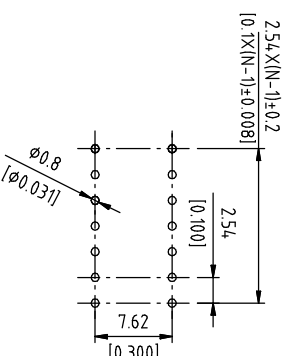

### DIMENSIONS

Poles(N)	A (mm)
01	2.85
02	5.28
03	7.82
04	10.36
05	12.90
06	15.44
07	18.05
08	20.52
09	23.06
10	25.55
12	30.60

Part Name	Material	Finish
Base	PPS UL94 V0	Black
Cover	PPS UL94 V0	Black
Actuator	Nylon UL94 V0	White
Movable	Copper Alloy	Gold
Terminal Contact	Brass	Gold
Terminal	Brass	Gold / Tin

### P.C.B LAYOUT

DS IC XX L H X X T  
 1 2 3 4 5 6 7 8

位置	内容	内容	表示
1	Series	DS	DIP Switch
2	Type	IG	IC Type HIGH TYPE
3	N Poles	01	POP
		02	POP
		03	POP
		04	POP
		05	POP
		06	POP
		07	POP
		08	POP
		09	POP
		10	POP
		12	POP
4	Actuator	L	Extension
5	Terminal	H	Straight
6	Finish	G	Full Gold
		S	Terminal-Tin plated
7	Finish	E	4μ" Gold-plated
		F	10μ" Gold-plated
		A	12μ" Gold-plated
		B	20μ" Gold-plated
		G	30μ" Gold-plated
8	Packing	T	Tube

Rating (Resistive load):25mA 24VDC  
 Contact Resistance:100mΩ Max  
 Insulation Resistance:100MΩ Min  
 Dielectric Strength:500VAC 1 minute  
 Electrical life:1,000 cycles  
 Mechanical life:2,000 cycles  
 Operating Temperature:-30°C~85°C

东莞市德芯电子有限公司  
 D-SWITCH ELECTRONICS CO.,LTD

公差 TOLERANCES .X±0.35 .XX±0.3 .XXX±0.15

单位 DIMENSION UNIT mm.

版本 VER	变更说明 CHANGE DESCRIPTION	日期 DATE	ECON NO.	核准 APPROVED BY	核对 CHECKED BY	绘图 DRAWN BY	品名 TITLE	图号 DRAWING NO
						赵华玲	DSP-DSIC07LHGET	XXXXXXX