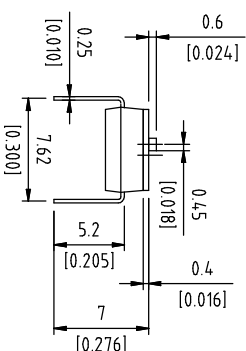

### DIMENSIONS

Poles(N)	A (mm)
01	2.85
02	5.28
03	7.82
04	10.36
05	12.90
06	15.44
07	18.05
08	20.52
09	23.06
10	25.55
12	30.60

Part Name	Material	Finish
Base	PPS UL94 V0	Black
Cover	PPS UL94 V0	Black
Actuator	Nylon UL94 V0	White
Movable	Copper Alloy	Gold
Terminal Contact	Brass	Gold
Terminal	Brass	Gold / Tin

### P.C.B LAYOUT

DS IC XX L H X X T  
 1 2 3 4 5 6 7 8

位置	内容	内容	表示
1	Series	DS	DIP Switch
2	Type	IG	IC Type HIGH TYPE
3	N Poles	01	POP
		02	POP
		03	POP
		04	POP
		05	POP
		06	POP
		07	POP
		08	POP
		09	POP
		10	POP
		12	POP
4	Actuator	L	Extension
5	Terminal	H	Straight
6	Finish	G	Full Gold
		S	Terminal-Tin plated
7	Finish	E	4μ" Gold-plated
		F	10μ" Gold-plated
		A	12μ" Gold-plated
		B	20μ" Gold-plated
		G	30μ" Gold-plated
8	Packing	T	Tube

Rating (Resistive load):25mA 24VDC  
 Contact Resistance:100mΩ Max  
 Insulation Resistance:100MΩ Min  
 Dielectric Strength:500VAC 1 minute  
 Electrical life:1,000 cycles  
 Mechanical life:2,000 cycles  
 Operating Temperature:-30°C~85°C

东莞市德芯电子有限公司  
 D-SWITCH ELECTRONICS CO.,LTD

公差 TOLERANCES .X±0.35 .XX±0.3 .XXX±0.15

单位 DIMENSION UNIT mm.

版本 VER	变更说明 CHANGE DESCRIPTION	日期 DATE	ECON NO.	核准 APPROVED BY	核对 CHECKED BY	绘图 DRAWN BY	品名 TITLE	图号 DRAWING NO
						赵华玲	DSP-DSIC07LHGET	XXXXXXX