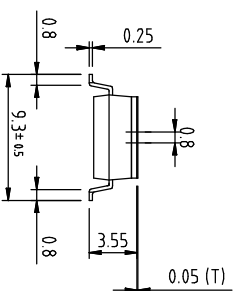

DIMENSIONS

Pole(s)(N)	A (mm)
01	2.85
02	5.28
03	7.82
04	10.36
05	12.90
06	15.44
07	18.05
08	20.52
09	23.06
10	25.55
12	30.60

SCHEMATIC

P.C.B LAYOUT

Part Name	Material	Finished
Base	PPS UL94 V0	Black
Cover	PPS UL94 V0	Black
Actuator	Nylon UL94 V0	White
Movable	Copper Alloy	Gold
Terminal Contact	Brass	Gold / Tin
Terminal	Brass	Gold / Tin
Tape	Polyimide	Amber

DS IC XX X S X X X
1 2 3 4 5 6 7 8

位置	内容	内容	表示
1	Series	DS	DIP Switch
2	Type	IC	IC Type
3	N Poles	01	POP
		02	POP
		03	POP
		04	POP
		05	POP
		06	POP
		07	POP
		08	POP
		09	POP
		10	POP
		12	POP
4	Actuator	S	Low profile W/O Tape
		T	Tape sealed
5	Terminal	S	SMD type
6	Finish	G	Full Gold
		S	Terminal-Tin plated
7	Finish	E	4μ " Gold-plated
		F	10μ " Gold-plated
		A	12μ " Gold-plated
		B	20μ " Gold-plated
		G	30μ " Gold-plated
8	Packing	R	Reel
		T	Tube

Rating (Resistive load):25mA 24VDC
 Contact Resistance:100mΩ Max
 Insulation Resistance:100MΩ Min
 Dielectric Strength:500VAC 1 minute
 Electrical life:1,000 cycles
 Mechanical life:2,000 cycles
 Operating Temperature:-30°C~85°C

公差 TOLERANCES .X± 0.35 .XX± 0.3 .XXX± 0.15

单位 DIMENSION UNIT mm.

版本 VER	变更说明 CHANGE DESCRIPTION	日期 DATE	ECON NO.	核准 APPROVED BY	比例尺 SCALE	日期 DATE	绘图 DRAWN BY	品名 TITLE	图号 DRAWING NO
					1:1	2024.01.10	赵华玲	DSP-DSIC07TSGET	XXXXXXX