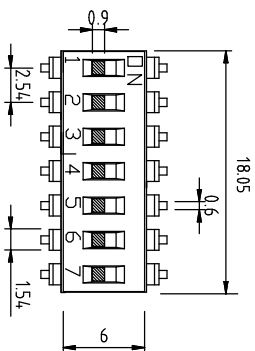

DIMENSIONS

Pole(s)(N)	A (mm)
01	2.85
02	5.28
03	7.82
04	10.36
05	12.90
06	15.44
07	18.05
08	20.52
09	23.06
10	25.55
12	30.60

SCHEMATIC

P.C.B LAYOUT

Part Name	Material	Finished
Base	PPS UL94 V0	Black
Cover	PPS UL94 V0	Black
Actuator	Nylon UL94 V0	White
Movable	Copper Alloy	Gold
Terminal Contact	Brass	Gold / Tin
Terminal	Brass	Gold / Tin
Tape	Polyimide	Amber

DS IC XX X S X X X
1 2 3 4 5 6 7 8

位置	内容	内容	表示
1	Series	DS	DIP Switch
2	Type	IC	IC Type
3	N Poles	01	POP
		02	POP
		03	POP
		04	POP
		05	POP
		06	POP
		07	POP
		08	POP
		09	POP
		10	POP
		12	POP
4	Actuator	S	Low profile W/O Tape
		T	Tape sealed
5	Terminal	S	SMD type
6	Finish	G	Full Gold
		S	Terminal-Tin plated
7	Finish	E	4μ " Gold-plated
		F	10μ " Gold-plated
		A	12μ " Gold-plated
		B	20μ " Gold-plated
		G	30μ " Gold-plated
8	Packing	R	Reel
		T	Tube

Rating (Resistive load):25mA 24VDC
 Contact Resistance:100mΩ Max
 Insulation Resistance:100MΩ Min
 Dielectric Strength:500VAC 1 minute
 Electrical life:1,000 cycles
 Mechanical life:2,000 cycles
 Operating Temperature:-30°C~85°C

公差 TOLERANCES .X± 0.35 .XX± 0.3 .XXX± 0.15

单位 DIMENSION UNIT mm.

版本 VER	变更说明 CHANGE DESCRIPTION	日期 DATE	ECON NO.	核准 APPROVED BY	比例尺 SCALE	日期 DATE	绘图 DRAWN BY	品名 TITLE	图号 DRAWING NO
					1:1	2024.01.10	赵华玲	DSP-DSIC07TSGET	XXXXXXX