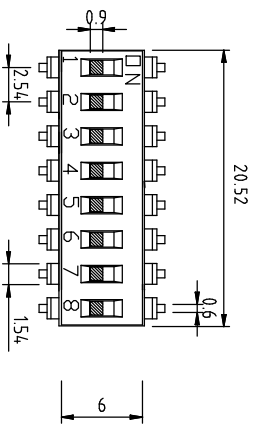

DIMENSIONS

Poles(N)	A (mm)
01	2.85
02	5.28
03	7.82
04	10.36
05	12.90
06	15.44
07	18.05
08	20.52
09	23.06
10	25.55
12	30.60

SCHEMATIC

P.C.B LAYOUT

DS IC XX X S X X X
 1 2 3 4 5 6 7 8

位置	内容	内容	表示
1	Series	DS	DIP Switch
2	Type	IC	IC Type
3	N Poles	01	POP
		02	POP
		03	POP
		04	POP
		05	POP
		06	POP
		07	POP
		08	POP
		09	POP
		10	POP
		12	POP
4	Actuator	S	Low profile W/O Tape
		T	Tape sealed
5	Terminal	S	SMD type
6	Finish	G	Full Gold
		S	Terminal-Tin plated
7	Finish	E	4μ " Gold-plated
		F	10μ " Gold-plated
		A	12μ " Gold-plated
		B	20μ " Gold-plated
		G	30μ " Gold-plated
8	Packing	R	Reel
		T	Tube

Part Name	Material	Finished
Base	PPS UL94 V0	Black
Cover	PPS UL94 V0	Black
Actuator	Nylon UL94 V0	White
Movable	Copper Alloy	Gold
Terminal Contact	Brass	Gold / Tin
Terminal	Brass	Gold / Tin
Tape	Polyimide	Amber

Rating (Resistive load):25mA 24VDC
 Contact Resistance:100mΩ Max
 Insulation Resistance:100MΩ Min
 Dielectric Strength:500VAC 1 minute
 Electrical life:1,000 cycles
 Mechanical life:2,000 cycles
 Operating Temperature:-30°C~85°C

公差 TOLERANCES .X± 0.35 .XX± 0.3 .XXX± 0.15 单位 DIMENSION UNIT mm.

版本 VER	变更说明 CHANGE DESCRIPTION	日期 DATE	ECON NO.	核准 APPROVED BY	核对 CHECKED BY	日期 DATE	绘图 DRAWN BY	品名 TITLE	图号 DRAWING NO
								DSP-DSIC08TSGET	XXXXXXX