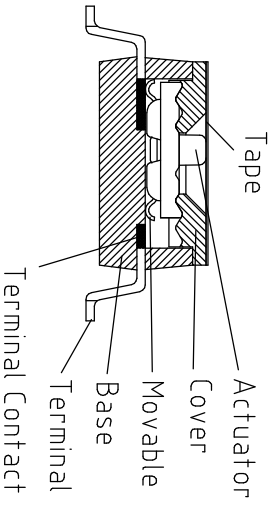

DIMENSIONS

Poles(N)	A (mm)
01	2.85
02	5.28
03	7.82
04	10.36
05	12.90
06	15.44
07	18.05
08	20.52
09	23.06
10	25.55
12	30.60

SCHEMATIC

P.C.B LAYOUT

DS IC XX X S X X X
 1 2 3 4 5 6 7 8

位置	内容	内容	表示
1	Series	DS	DIP Switch
2	Type	IC	IC Type
3	N Poles	01	POP
		02	POP
		03	POP
		04	POP
		05	POP
		06	POP
		07	POP
		08	POP
		09	POP
		10	POP
		12	POP
4	Actuator	S	Low profile W/O Tape
		T	Tape sealed
5	Terminal	S	SMD type
6	Finish	G	Full Gold
		S	Terminal-Tin plated
7	Finish	E	4μ " Gold-plated
		F	10μ " Gold-plated
		A	12μ " Gold-plated
		B	20μ " Gold-plated
		G	30μ " Gold-plated
8	Packing	R	Reel
		T	Tube

Part Name	Material	Finished
Base	PPS UL94 V0	Black
Cover	PPS UL94 V0	Black
Actuator	Nylon UL94 V0	White
Movable	Copper Alloy	Gold
Terminal Contact	Brass	Gold / Tin
Terminal	Brass	Gold / Tin
Tape	Polyimide	Amber