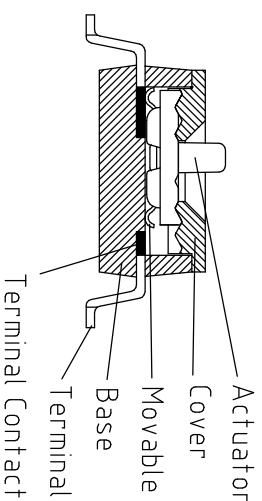

### DIMENSIONS

Poles(N)	A (mm)
01	2.85
02	5.28
03	7.82
04	10.36
05	12.90
06	15.44
07	18.05
08	20.52
09	23.06
10	25.55
12	30.60

### SCHEMATIC

DS IC XX L S X X X  
 1 2 3 4 5 6 7 8

位置	内容	内容	表示
1	Series	DS	DIP Switch
2	Type	IC	IC Type
3	N Poles	01	POP
		02	POP
		03	POP
		04	POP
		05	POP
		06	POP
		07	POP
		08	POP
		09	POP
		10	POP
		12	POP
4	Actuator	L	Extension
5	Terminal	S	SMD type
6	Finish	G	Full Gold
		S	Terminal-Tin plated
7	Finish	E	4μA " Gold-plated
		F	10μA " Gold-plated
		A	12μA " Gold-plated
		B	20μA " Gold-plated
		G	30μA " Gold-plated
8	Packing	R	Reel
		T	Tube

Part Name	Material	Finished
Base	PPS UL94 V0	Black
Cover	PPS UL94 V0	Black
Actuator	Nylon UL94 V0	White
Movable	Copper Alloy	Gold
Terminal Contact	Brass	Gold
Terminal	Brass	Gold / Tin

Rating (Resistive load): 25mA 24VDC  
 Contact Resistance: 100mΩ Max  
 Insulation Resistance: 100MΩ Min  
 Dielectric Strength: 500VAC 1 minute  
 Electrical life: 1,000 cycles  
 Mechanical life: 2,000 cycles  
 Operating Temperature: -30°C~85°C