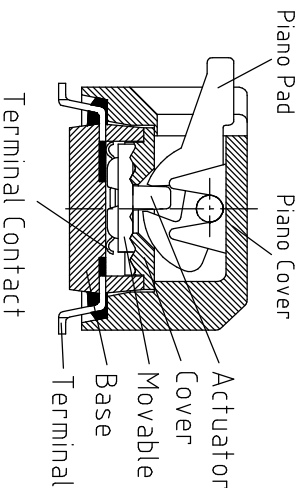

DIMENSIONS

Poles(N)	A (mm)
02	6.48
03	9.02
04	11.56
05	14.10
06	16.64
07	19.18
08	21.72
09	24.26
10	26.80
12	31.88

SCHEMATIC

P.C.B. LAYOUT

DS P V X X L S X X X
 1 2 3 4 5 6 7 8

位置	内容	内容	表示
1	Series	DS	DIP Switch
2	Type	PV	Piano Type
3	N Poles	02	POP
		03	POP
		04	POP
		05	POP
		06	POP
		07	POP
		08	POP
		09	POP
		10	POP
		12	POP
4	Actuator	L	Extension
5	Terminal	S	SMD type
6	Finish	G	Full Gold
		S	Terminal-Tin plated
7	Finish	E	4.4μ " Gold-plated
		F	10.4μ " Gold-plated
		A	12.4μ " Gold-plated
		B	20.4μ " Gold-plated
		G	30.4μ " Gold-plated
8	Packing	R	Reel
		T	Tube

Part Name	Material	Finished
Piano Pad	Nylon UL94 V0	White
Piano Cover	PPS UL94 V0	Black
Base	PPS UL94 V0	Black
Cover	PPS UL94 V0	Black
Actuator	Nylon UL94 V0	White
Movable	Copper Alloy	Gold
Terminal Contact	Brass	Gold / Tin