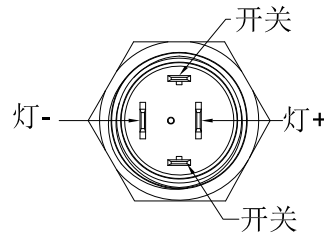

备注：
拧螺母，配垫圈。

Nut Torque:5~14Nm
 Operating Pressure:300gf ±100gf
 Operating Stroke:2.8mm±0.3
 Protection Grade:IP67
 Function:ON-OFF
 Base:PA66
 Shell:Brass,Ni Plating
 Button:SUS
 Lamp Type:LED
 Lamp Life:50000H
 Forward current:20mA Max
 Rating:0.2A 250V AC/0.5A 12V DC
 Contact Resistance:50mΩ Max
 Insulation Resistance:100MΩ Min
 Dielectric Strength:1500VAC 1 minute
 Electrical life:50,000 cycles
 Mechanical life:100,000 cycles
 Operating Temperature:-20°C~80°C
 Relative Air Humidity:45%~85%
 Safety Approval:

				 D-SWITCH [®] 东莞市德崧电子有限公司 D-SWITCH ELECTRONICS CO.,LTD					
		公差 TOLERANCES		.X± 0.5	.XX± 0.3	角度 ANGLE ±1°		单位 DIMENSION UNIT mm.	
		版本 VERSION		A0	比例尺 SCALE		1:1	日期 DATE	
		日期 DATE		2022.08.03		品名 TITLE		图号 DRAWING NO	
		核准 APPROVED BY		核对 CHECKED BY		绘图 DRAWN BY		孙成	
版本 VER		变更说明 CHANGE DESCRIPTION		日期 DATE		ECN NO.		PBM-12Z12-HT-G4-R24-B8S-0004	
								1010719	