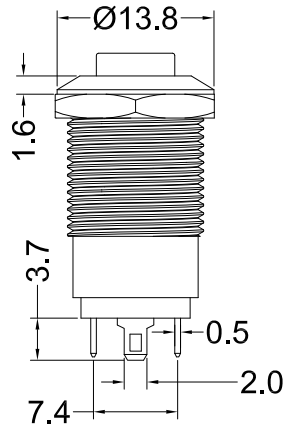

备注：
拧螺母，配垫圈。

Nut Torque:5~14Nm
 Operating Pressure:300gf ±100gf
 Operating Stroke:2.8mm±0.3
 Protection Grade:IP67
 Function:ON-OFF
 Base:PA66
 Shell:Brass,Ni Plating
 Button:SUS
 Lamp Type:LED
 Lamp Life:50000H
 Forward current:20mA Max
 Rating:0.2A 250V AC/0.5A 12V DC
 Contact Resistance:50mΩ Max
 Insulation Resistance:100MΩ Min
 Dielectric Strength:1500VAC 1 minute
 Electrical life:50,000 cycles
 Mechanical life:100,000 cycles
 Operating Temperature:-20°C~80°C
 Relative Air Humidity:45%~85%
 Safety Approval:

				 D-SWITCH [®] 东莞市德崧电子有限公司 D-SWITCH ELECTRONICS CO.,LTD					
		公差 TOLERANCES		.X± 0.5	.XX± 0.3	角度 ANGLE ±1°		单位 DIMENSION UNIT mm.	
		版本 VERSION		A0	比例尺 SCALE		1:1	日期 DATE	
		日期 DATE		2022.08.03		品名 TITLE		图号 DRAWING NO	
		核准 APPROVED BY		核对 CHECKED BY		绘图 DRAWN BY		孙成	
版本 VER		变更说明 CHANGE DESCRIPTION		日期 DATE		ECN NO.		PBM-12Z12-HT-G4-R24-B8S-0004	
								1010719	