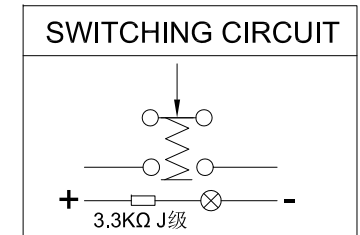

备注：
拧螺母，配垫圈。

Nut Torque:5~14Nm
 Operating Pressure:300gf ±100gf
 Operating Stroke:2.8mm±0.3
 Protection Grade:IP67
 Function:ON-OFF
 Base:PA66
 Shell:Brass,Ni Plating
 Button:SUS
 Lamp Type:LED
 Lamp Life:50000H
 Forward current:20mA Max
 Rating:0.2A 250V AC/0.5A 12V DC
 Contact Resistance:50mΩ Max
 Insulation Resistance:100MΩ Min
 Dielectric Strength:1500VAC 1 minute
 Electrical life:50,000 cycles
 Mechanical life:100,000 cycles
 Operating Temperature:-20°C~80°C
 Relative Air Humidity:45%~85%
 Safety Approval:

				 D-SWITCH [®] 东莞市德崧电子有限公司 D-SWITCH ELECTRONICS CO.,LTD					
		公差 TOLERANCES		.X± 0.5	.XX± 0.3	角度 ANGLE ±1°		单位 DIMENSION UNIT mm.	
		版本 VERSION		A0	比例尺 SCALE		1:1	日期 DATE	
		日期 DATE		2022.08.03		品名 TITLE		图号 DRAWING NO	
		核准 APPROVED BY		核对 CHECKED BY		绘图 DRAWN BY		孙成	
版本 VER		变更说明 CHANGE DESCRIPTION		日期 DATE		ECN NO.		PBM-12Z12-HT-G4-R24-B8S-0004	
								1010719	