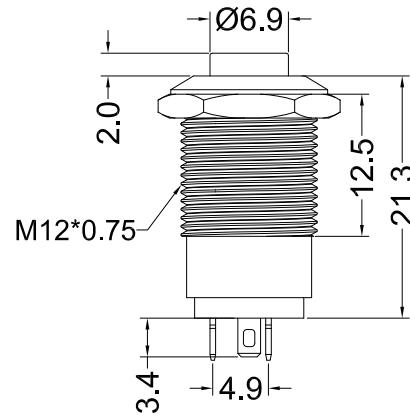

备注：
拧螺母，配垫圈。

Nut Torque:5~14Nm
 Operating Pressure:300gf ±100gf
 Operating Stroke:2.8mm±0.3
 Protection Grade:IP67
 Function:ON-OFF
 Base:PA66
 Shell:Brass,Ni Plating
 Button:SUS
 Lamp Type:LED
 Lamp Life:50000H
 Forward current:20mA Max
 Rating:0.2A 250V AC/0.5A 12V DC
 Contact Resistance:50mΩ Max
 Insulation Resistance:100MΩ Min
 Dielectric Strength:1500VAC 1 minute
 Electrical life:50,000 cycles
 Mechanical life:100,000 cycles
 Operating Temperature:-20°C~80°C
 Relative Air Humidity:45%~85%
 Safety Approval:

				 D-SWITCH [®] 东莞市德崧电子有限公司 D-SWITCH ELECTRONICS CO.,LTD					
		公差 TOLERANCES		.X± 0.5	.XX± 0.3	角度 ANGLE ±1°		单位 DIMENSION UNIT mm.	
		版本 VERSION		A0	比例尺 SCALE		1:1	日期 DATE	
		日期 DATE		2022.08.03		品名 TITLE		图号 DRAWING NO	
		核准 APPROVED BY		核对 CHECKED BY		绘图 DRAWN BY		孙成	
版本 VER		变更说明 CHANGE DESCRIPTION		日期 DATE		ECN NO.		PBM-12Z12-HT-G4-R24-B8S-0004	
								1010719	