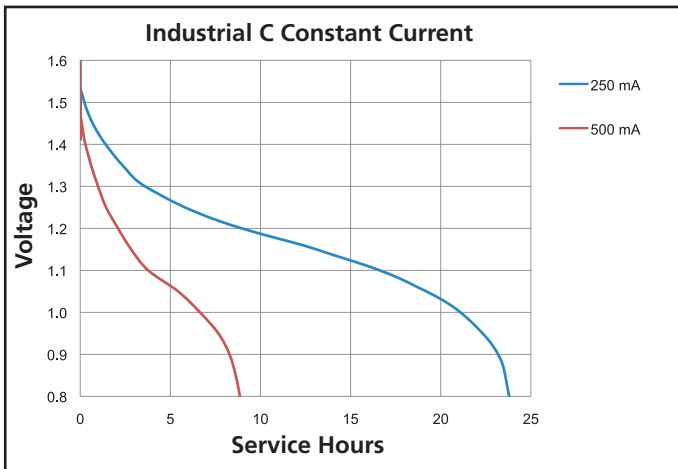

Nominal voltage	1.5 V
Impedance	150 m-ohm @ 1 kHz
Typical weight	69 g (2.4 oz)
Typical volume	26.9 cm <sup>3</sup> (1.6 in <sup>3</sup> )
Terminals	Flat
Storage temperature range	5°C to 30°C (41°F to 86°F)
Operating temperature range	-20°C to 54°C (-4°F to 130°F)
Designation	IEC: LR14

Berkshire Corporate Park  
Bethel, CT. 06801 U.S.A.  
Telephone: Toll-free 1-800-544-5454  
www.duracell.com

Delivered capacity is dependent on the applied load, operating temperature and cut-off voltage. Please refer to the charts and discharge data shown for examples of the energy/service life that the battery will provide for various load conditions.