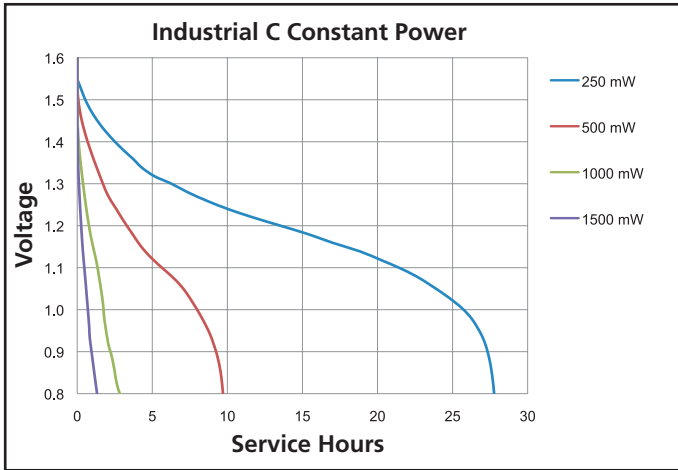

Nominal voltage	1.5 V
Impedance	150 m-ohm @ 1 kHz
Typical weight	69 g (2.4 oz)
Typical volume	26.9 cm <sup>3</sup> (1.6 in <sup>3</sup> )
Terminals	Flat
Storage temperature range	5°C to 30°C (41°F to 86°F)
Operating temperature range	-20°C to 54°C (-4°F to 130°F)
Designation	IEC: LR14

Berkshire Corporate Park  
Bethel, CT. 06801 U.S.A.  
Telephone: Toll-free 1-800-544-5454  
www.duracell.com

Delivered capacity is dependent on the applied load, operating temperature and cut-off voltage. Please refer to the charts and discharge data shown for examples of the energy/service life that the battery will provide for various load conditions.