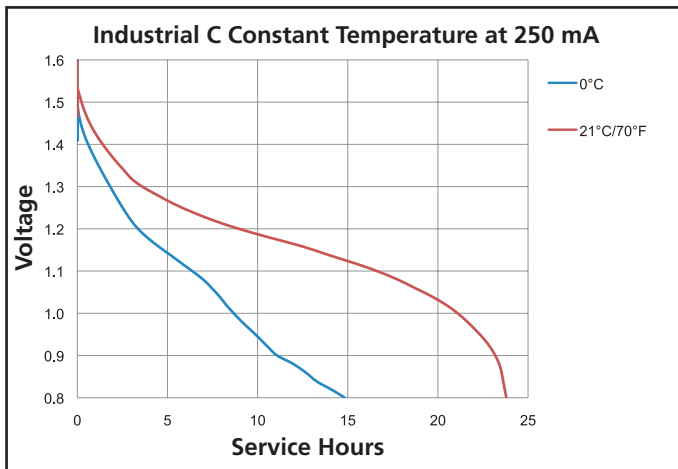

Nominal voltage	1.5 V
Impedance	150 m-ohm @ 1 kHz
Typical weight	69 g (2.4 oz)
Typical volume	26.9 cm <sup>3</sup> (1.6 in <sup>3</sup> )
Terminals	Flat
Storage temperature range	5°C to 30°C (41°F to 86°F)
Operating temperature range	-20°C to 54°C (-4°F to 130°F)
Designation	IEC: LR14

Berkshire Corporate Park  
Bethel, CT. 06801 U.S.A.  
Telephone: Toll-free 1-800-544-5454  
www.duracell.com

Delivered capacity is dependent on the applied load, operating temperature and cut-off voltage. Please refer to the charts and discharge data shown for examples of the energy/service life that the battery will provide for various load conditions.