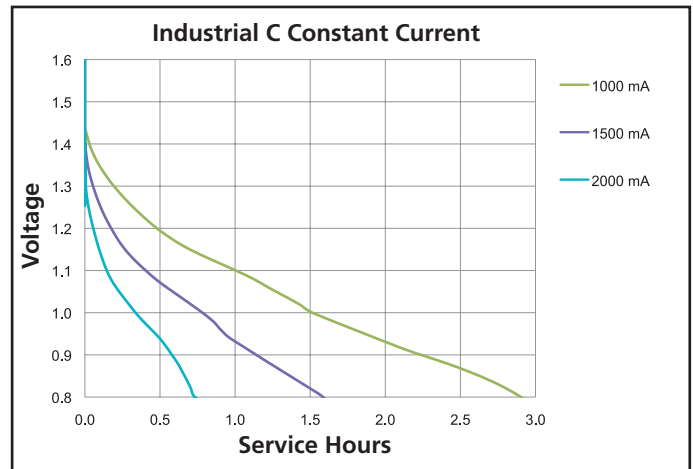

Nominal voltage	1.5 V
Impedance	150 m-ohm @ 1 kHz
Typical weight	69 g (2.4 oz)
Typical volume	26.9 cm <sup>3</sup> (1.6 in <sup>3</sup> )
Terminals	Flat
Storage temperature range	5°C to 30°C (41°F to 86°F)
Operating temperature range	-20°C to 54°C (-4°F to 130°F)
Designation	IEC: LR14

Berkshire Corporate Park  
Bethel, CT. 06801 U.S.A.  
Telephone: Toll-free 1-800-544-5454  
www.duracell.com

Delivered capacity is dependent on the applied load, operating temperature and cut-off voltage. Please refer to the charts and discharge data shown for examples of the energy/service life that the battery will provide for various load conditions.