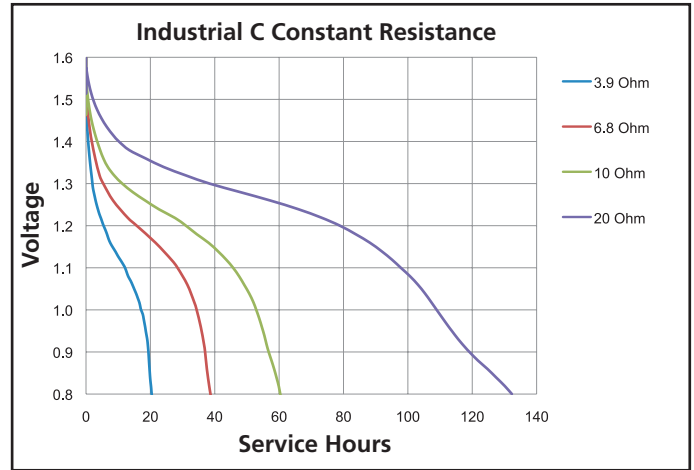

Nominal voltage	1.5 V
Impedance	150 m-ohm @ 1 kHz
Typical weight	69 g (2.4 oz)
Typical volume	26.9 cm <sup>3</sup> (1.6 in <sup>3</sup> )
Terminals	Flat
Storage temperature range	5°C to 30°C (41°F to 86°F)
Operating temperature range	-20°C to 54°C (-4°F to 130°F)
Designation	IEC: LR14

Berkshire Corporate Park  
Bethel, CT. 06801 U.S.A.  
Telephone: Toll-free 1-800-544-5454  
www.duracell.com

Delivered capacity is dependent on the applied load, operating temperature and cut-off voltage. Please refer to the charts and discharge data shown for examples of the energy/service life that the battery will provide for various load conditions.