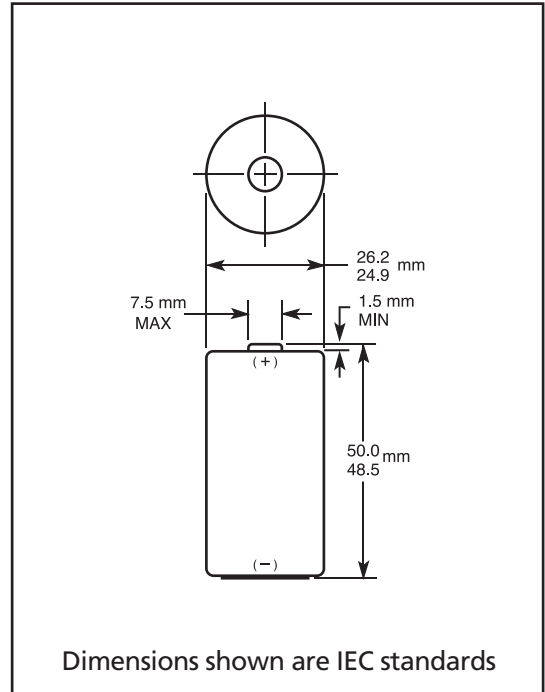

Nominal voltage	1.5 V
Impedance	150 m-ohm @ 1 kHz
Typical weight	69 g (2.4 oz)
Typical volume	26.9 cm <sup>3</sup> (1.6 in <sup>3</sup> )
Terminals	Flat
Storage temperature range	5°C to 30°C (41°F to 86°F)
Operating temperature range	-20°C to 54°C (-4°F to 130°F)
Designation	IEC: LR14