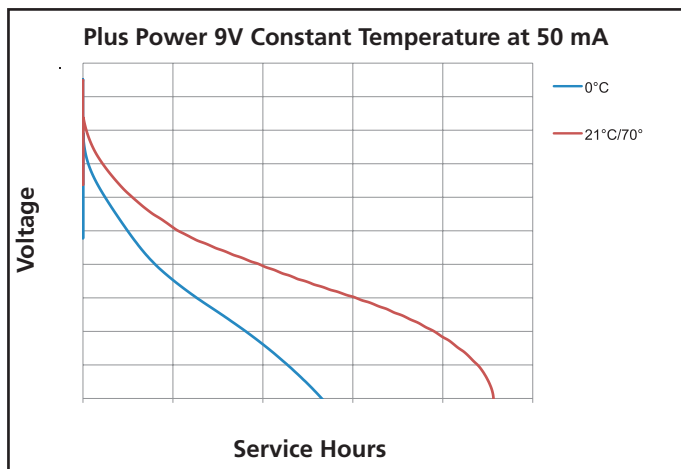

DURACELL®

DURALOCK
POWER PRESERVE™

PLUS POWER

MN1604

Size: 9V (6LF22)

Alkaline-Manganese Dioxide Battery

Zn/MnO₂

DURACELL®

BATTERIES

Berkshire Corporate Park
Bethel, CT. 06801 U.S.A.
Telephone: Toll-free 1-800-544-5454
www.duracell.com

Delivered capacity is dependent on the applied load, operating temperature and cut-off voltage. Please refer to the charts and discharge data shown for examples of the energy/service life that the battery will provide for various load conditions.