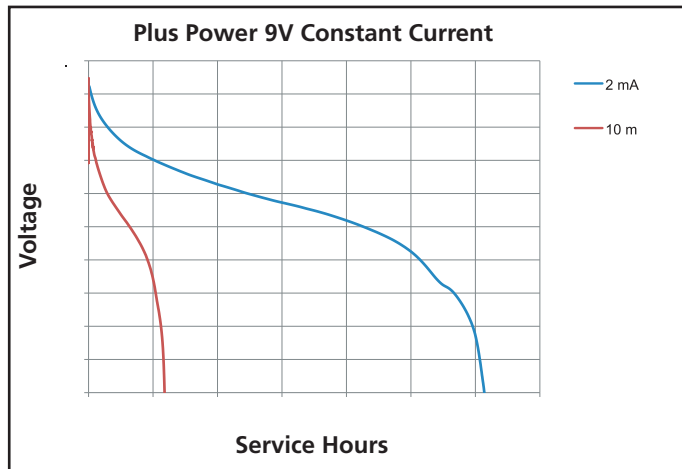

DURACELL®

BATTERIES

Berkshire Corporate Park
Bethel, CT. 06801 U.S.A.
Telephone: Toll-free 1-800-544-5454
www.duracell.com

Delivered capacity is dependent on the applied load, operating temperature and cut-off voltage. Please refer to the charts and discharge data shown for examples of the energy/service life that the battery will provide for various load conditions.