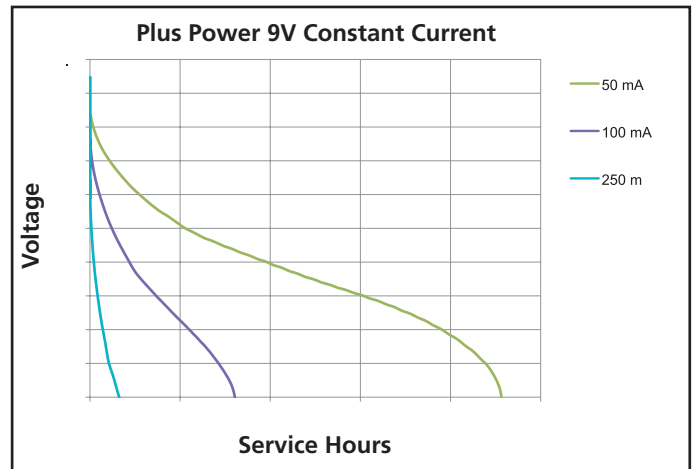

DURACELL®

BATTERIES

Berkshire Corporate Park
Bethel, CT. 06801 U.S.A.
Telephone: Toll-free 1-800-544-5454
www.duracell.com

Delivered capacity is dependent on the applied load, operating temperature and cut-off voltage. Please refer to the charts and discharge data shown for examples of the energy/service life that the battery will provide for various load conditions.