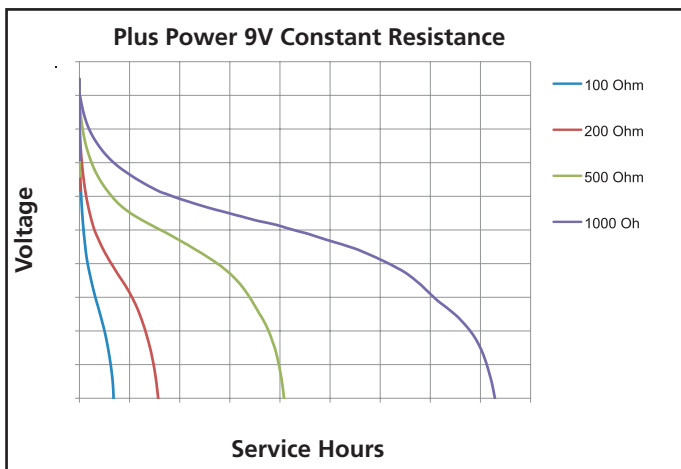

DURACELL®

DURALOCK
POWER PRESERVE™

PLUS POWER

MN1604

Size: 9V (6LF22)

Alkaline-Manganese Dioxide Battery

Zn/MnO₂

DURACELL®

BATTERIES

Berkshire Corporate Park
Bethel, CT. 06801 U.S.A.
Telephone: Toll-free 1-800-544-5454
www.duracell.com

Delivered capacity is dependent on the applied load, operating temperature and cut-off voltage. Please refer to the charts and discharge data shown for examples of the energy/service life that the battery will provide for various load conditions.