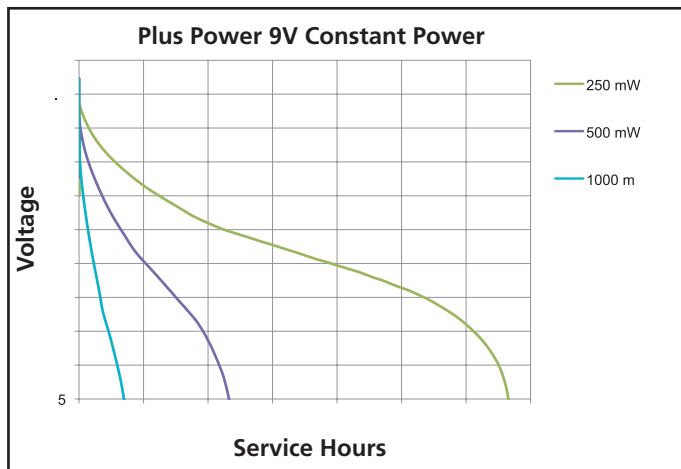

DURACELL®

DURALOCK
POWER PRESERVE™

PLUS POWER

MN1604

Size: 9V (6LF22)

Alkaline-Manganese Dioxide Battery

Zn/MnO₂

DURACELL®

BATTERIES

Berkshire Corporate Park
Bethel, CT. 06801 U.S.A.
Telephone: Toll-free 1-800-544-5454
www.duracell.com

Delivered capacity is dependent on the applied load, operating temperature and cut-off voltage. Please refer to the charts and discharge data shown for examples of the energy/service life that the battery will provide for various load conditions.