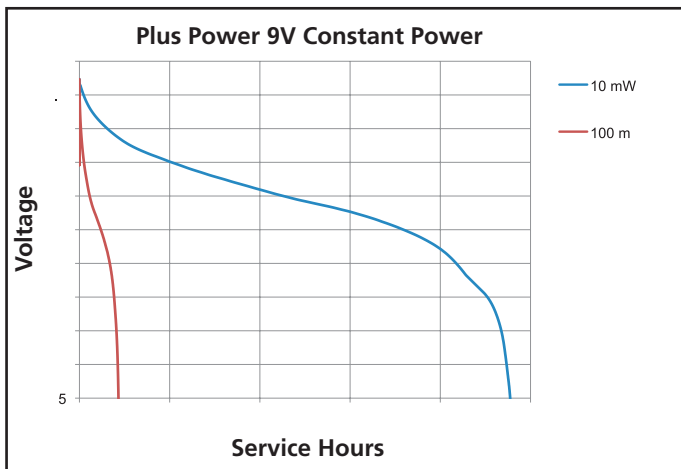

DURACELL®

DURALOCK
POWER PRESERVE™

PLUS POWER

MN1604

Size: 9V (6LF22)

Alkaline-Manganese Dioxide Battery

Zn/MnO₂

DURACELL®

BATTERIES

Berkshire Corporate Park
Bethel, CT. 06801 U.S.A.
Telephone: Toll-free 1-800-544-5454
www.duracell.com

Delivered capacity is dependent on the applied load, operating temperature and cut-off voltage. Please refer to the charts and discharge data shown for examples of the energy/service life that the battery will provide for various load conditions.