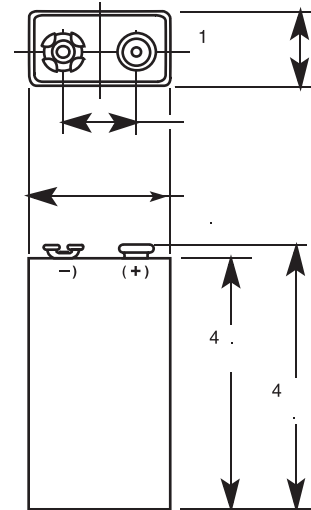

DURACELL®

DURALOCK
POWER PRESERVE™

PLUS POWER

MN1604

Size: 9V (6LF22)

Alkaline-Manganese Dioxide Battery

Zn/MnO₂

Nominal voltage	9 V
Impedance	3,050 m-ohm @ 1 kHz
Typical weight	45 g (1.6 oz)
Typical volume	22.8 cm ³ (1.4 in ³)
Terminals	Miniature snap
Storage temperature range	5°C to 30°C (41°F to 86°F)
Operating temperature range	-20°C to 54°C (-4°F to 130°F)
Designation	IEC: 6LF22

Dimensions shown are IEC standards

DURACELL®

BATTERIES

Berkshire Corporate Park
Bethel, CT. 06801 U.S.A.
Telephone: Toll-free 1-800-544-5454
www.duracell.com

Delivered capacity is dependent on the applied load, operating temperature and cut-off voltage. Please refer to the charts and discharge data shown for examples of the energy/service life that the battery will provide for various load conditions.